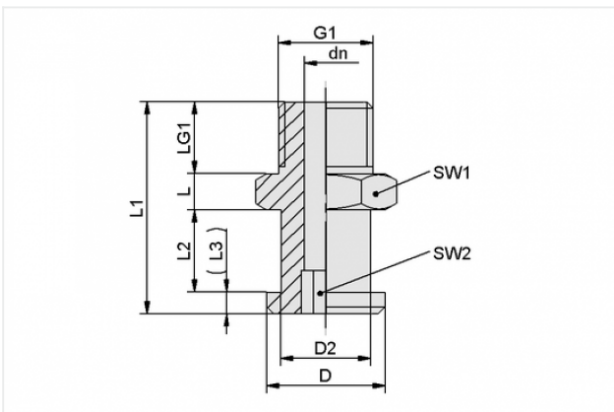

Suction cup connection nipple

SA-NIP N015 G1/4-AG DN600

<https://www.schmalz.com/10.01.06.00185>

Part no.: 10.01.06.00185

Homepage > Vacuum Technology for Automation > Vacuum Components > Vacuum Suction Cups > Bellows Suction Cups (Round) > SA-NIP N015

G1/4-AG DN600

Suction cup connection nipple

Nipple: N 015
 Thread G1: G1/4-M
 Overall length: 37.5 mm
 Fitting length: 5 mm
 Nominal size: 6,00 mm
 Material: Aluminium
 Spanner size SW2: 6 mm

Design Data

Attribute	Value
dn	6 mm
D	18 mm
D2	14 mm
G1	G1/4"-M
L	5 mm
L1	37.5 mm
L2	19.5 mm
L3	3 mm
LG1	10 mm
SW1	22 mm
SW2	6 mm

Contact to Schmalz

J. Schmalz GmbH | Johannes-Schmalz-Straße, 72293 Glatten, Deutschland | +49 7443 2403-102 | customercenter@schmalz.de

Technical Data

Attribute	Value
Nipple	N 015
Material	Aluminium
Weight	16.2 g
