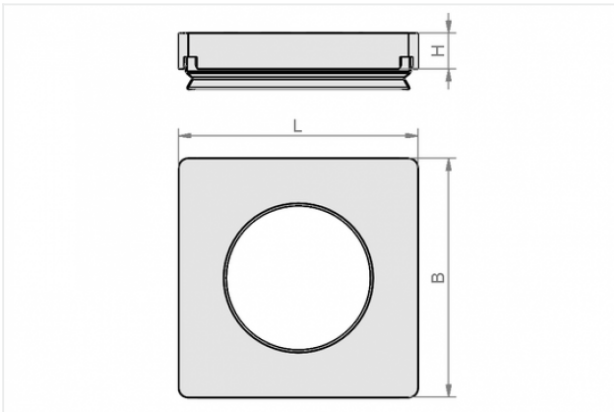

## ISMB-R 90x90x15 40x40

Part no.: 10.01.15.00380

<https://www.schmalz.com/10.01.15.00380>

Homepage > Vacuum Clamping Technology > Clamping Solutions for Woodworking > Grid Table Systems > Innospann Vacuum Blocks for Grid Tables > ISMB-R 90x90x15 40x40

### Monobase for grid tables

Basic area: 90 x 90 mm  
Height H: 15 mm  
grid: 40 x 40 mm

### Design Data

Attribute	Value
-----------	-------

B	90 mm
---	-------

H	15 mm
---	-------

L	90 mm
---	-------

### **ISCUP Cup 1 80x80x30**

Part no. 10.01.15.00003

Suction cup for Innospann

Dimensions (LxB): 80 x 80 mm

Height H: 30 mm