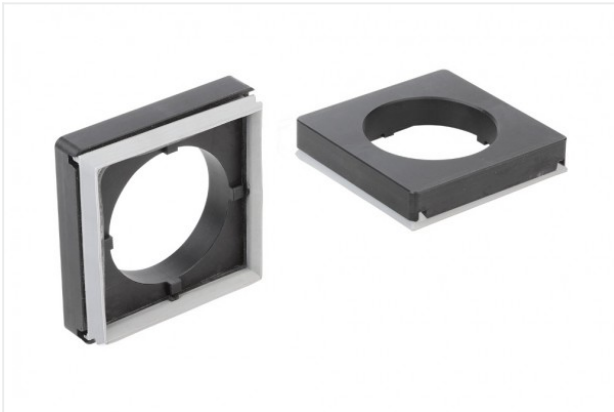

## ISMB-R 90x90x15 40x40

Part no.: 10.01.15.00380

<https://www.schmalz.com/10.01.15.00380>

Homepage > Vacuum Clamping Technology > Clamping Solutions for Woodworking > Grid Table Systems > Innospann Vacuum Blocks for Grid Tables > ISMB-R 90x90x15 40x40

### Monobase for grid tables

Basic area: 90 x 90 mm  
Height H: 15 mm  
grid: 40 x 40 mm

### **ISCUP Cup 1 80x80x30**

Part no. 10.01.15.00003

Suction cup for Innospann

Dimensions (LxB): 80 x 80 mm

Height H: 30 mm

### **ISCUP Cup 2 80x40x30**

Part no. 10.01.15.00004

Suction cup for Innospann

Dimensions (LxB): 80 x 40 mm

Height H: 30 mm