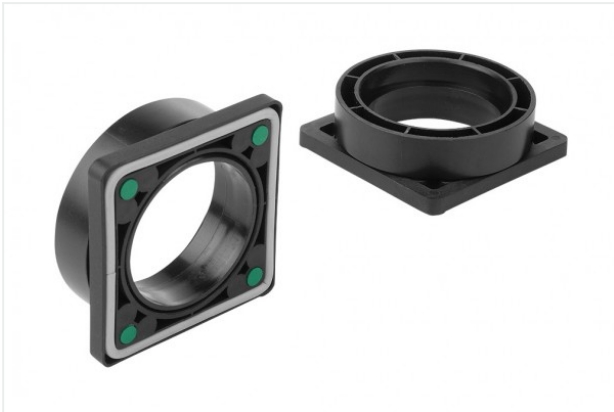

Monobase

ISMB 80x80x26

Part no.: 10.01.15.00214

<https://www.schmalz.com/10.01.15.00214>

Homepage > ISMB 80x80x26

Monobase for Steelplate and Adapterplate

Basic area: 80 x 80 mm

Height H: 26 mm