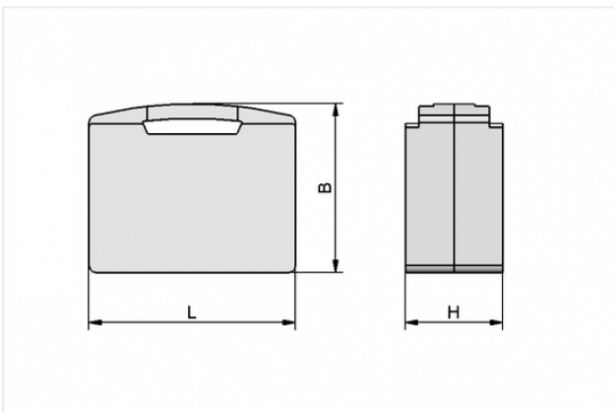

Training set

TRAIN-SET VT VAC-TRAIN DE

<https://www.schmalz.com/10.02.02.03043>

Part no.: 10.02.02.03043

Homepage > Vacuum Technology for Automation > Vacuum Components > Didactic > Teaching and Learning Material > Vacuum training set > TRAIN-SET VT VAC-TRAIN DE

Training set

Business area: Vacuum Components
Content: Vacuum training set
Language: German

Design Data

Attribute	Value
-----------	-------

B	470 mm
---	--------

H	270 mm
---	--------

L	575 mm
---	--------

Technical Data