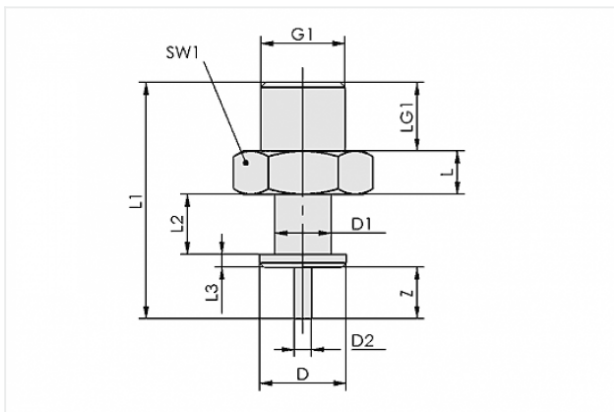

Touch valve

TVN G1/8-AG 6 N007

<https://www.schmalz.com/10.05.10.00021>

Part no.: 10.05.10.00021

Homepage > Vacuum Technology for Automation > Vacuum Components > Valve Technology > Touch Valves > Touch Valves TV / TVN > TVN G1/8-AG 6 N007

Connection nipple with integrated touch valve

Thread G1: G1/8-M
Spring stroke Z: 6 mm
Nipple: N 007

Design Data

Attribute	Value
D	10 mm
D1	6.5 mm
G1	G1/8"-M
L	5 mm
L1	27.5 mm
L2	7 mm
L3	1.5 mm
LG1	8 mm
SW1	14 mm
Z	6 mm

Contact to Schmalz

J. Schmalz GmbH | Johannes-Schmalz-Straße, 72293 Glatten, Deutschland | +49 7443 2403-102 | customercenter@schmalz.de

Technical Data

Attribute	Value
Nominal flow rate	12 l/min
Weight	4 g
