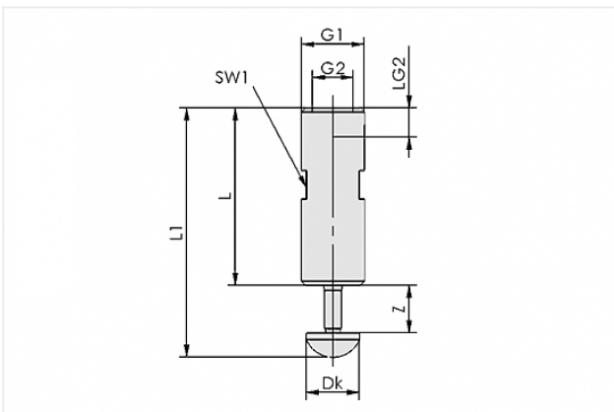

Sensing valve

TV G1/4-AG 5

Part no.: 10.05.10.00064

<https://www.schmalz.com/10.05.10.00064>

Homepage > Vacuum Technology for Automation > Vacuum Components > Valve Technology > Touch Valves > Touch Valves TV / TVN > TV G1/4-AG 5

Touch valve for deactivation of unused suction cups or vacuum blocks

Thread G1: G1/4-M
Spring stroke Z: 5 mm

Design Data

Attribute	Value
Dk	11 mm
G1	G1/4"-M
G2	G1/8"-F
L	45.5 mm
L1	55.7 mm
LG2	6 mm
SW1	11 mm
Z	5 mm

Technical Data

Contact to Schmalz

J. Schmalz GmbH | Johannes-Schmalz-Straße, 72293 Glatten, Deutschland | +49 7443 2403-102 | customercenter@schmalz.de

Attribute	Value
Nominal flow rate	55 l/min
Nominal flow rate	3.3 m ³ /h
