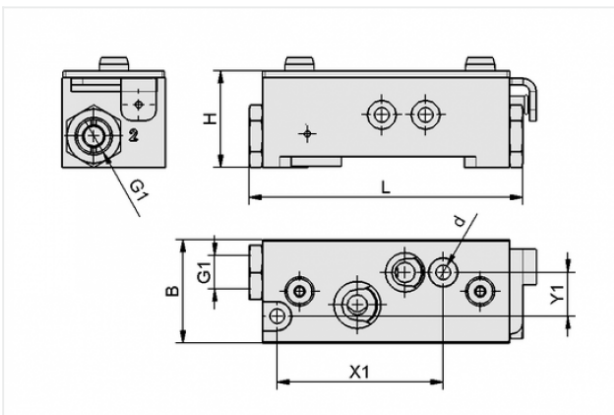

Basic plate

GPQ1 122x46x43

SXPi/SXMPi

<https://www.schmalz.com/10.02.02.02473>

Part no.: 10.02.02.02473

Homepage > Vacuum Technology for Automation > Vacuum Components > Vacuum Generators > Compact Ejectors > GPQ1 122x46x43 SXPi/SXMPi

Baseplate for the construction of ejector blocks

Length L: 122 mm
 Width B: 46 mm
 Height H: 43 mm
 Number of connections: 1
 for: Compact ejectors SXPi/SXMPi

Design Data

Attribute	Value
B	46 mm
d	6.6 mm
G1	G3/8"-F
H	43 mm
L	122 mm
X1	74 mm
Y1	19.5 mm