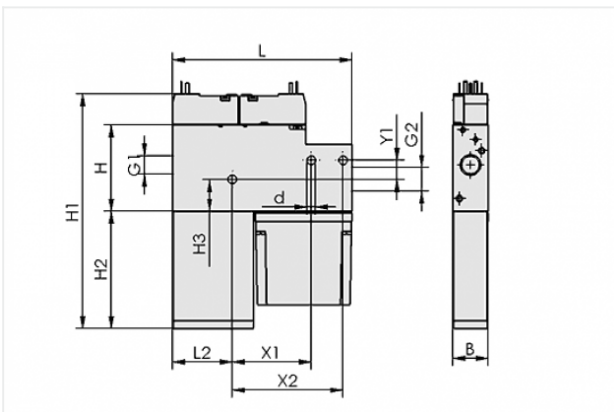

### Compact ejector with integrated functions

Nozzle size: 2,0 mm  
 Suction rate (max): 116 l/min  
 Air consumption (during evac.): 190 l/min  
 Control: Normally closed  
 Shape: With blow-off system

### Design Data

Attribute	Value
B	22 mm
d	5.5 mm
G1	G1/4"-F
G2	G3/8"-F
H	54 mm
H1	132.5 mm
H2	58.5 mm
H3	20.1 mm
L	112.5 mm
L2	37.5 mm
X1	49.5 mm
X2	69.5 mm
Y1	12 mm

## Technical Data

Attribute	Value
Nozzle diameter	2 mm
Degree of evacuation	85 %
Suction rate (max)	116 l/min
Suction rate (max)	7 m <sup>3</sup> /h
Air consumption (during evac.)	190 l/min
Air consumption (during evac.)	11.4 m <sup>3</sup> /h
Air consumption (blow off) (max)	200 l/min
Noise level (workp. gripped)	76 dB
Noise level (free)	78 dB
Pressure range (operating pressure)	5.0 ... 6.0 bar
Int. hose diameter (recom.) comp.-air	4 mm
Int. hose diameter (recom.) vacuum side	9 mm
Weight	0.465 kg
Ambient temperature	0 ... 45 °C
Control	Normally closed
Pressure range (operating pressure)	72.5 ... 87.0 psi
Suction rate (max)	4.096 cfm
Air consumption (during evac.)	6.709 cfm
Air consumption (blow off)	7.062 cfm
Product family	SCP

### ASK B-Form-C 5000 K-3P

Part no. 21.04.06.00084

Connection cable

Interface Connection 1:

Fem connect Form C

Cable length: 5000 mm

Interface Connection 2: Cable 3

Material: PVC-Cable