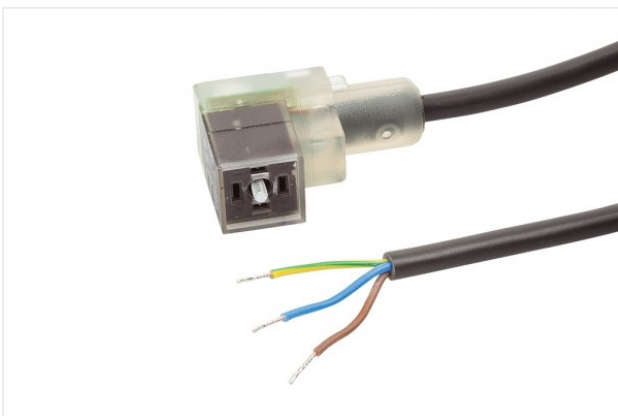

### FILT-EINS 14x49 PE-POR SCP-SMP

Part no. 10.02.02.00654

Filter insert (round)

External diameter D: 14 mm

Length L: 49 mm

Filter material: Polyethylene

for: Compact ejectors

### ASK B-Form-C 5000 K-3P

Part no. 21.04.06.00084

Connection cable

Interface Connection 1:

Fem connect Form C

Cable length: 5000 mm

Interface Connection 2: Cable 3

Material: PVC-Cable