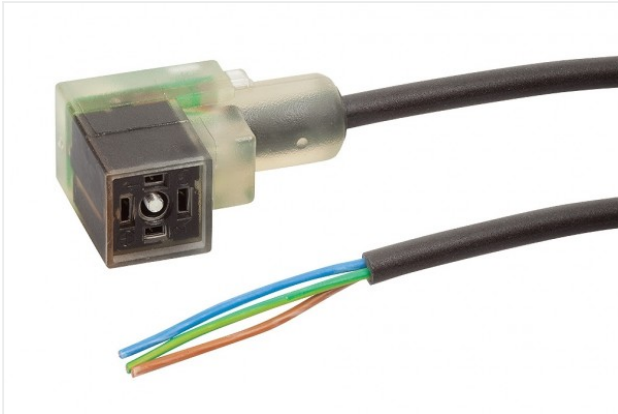

### ASK B-Form-C 5000 K-3P

Part no. 21.04.06.00084

Connection cable

Interface Connection 1:

Fem connect Form C

Cable length: 5000 mm

Interface Connection 2: Cable 3

Material: PVC-Cable

Shape: LED display

**ASK 10000 K-3P**

Part no. 21.04.06.00118

Connection cable

Cable length: 10000 mm

Interface Connection 2: Cable 3

Material: PUR-Cable

Shape: LED display

**ASS B-C SK**

Part no. 21.04.06.00085

Connection plug

Interface Connection 1:

Socket DIN 175301-803A

Electrical connection: Screw contact