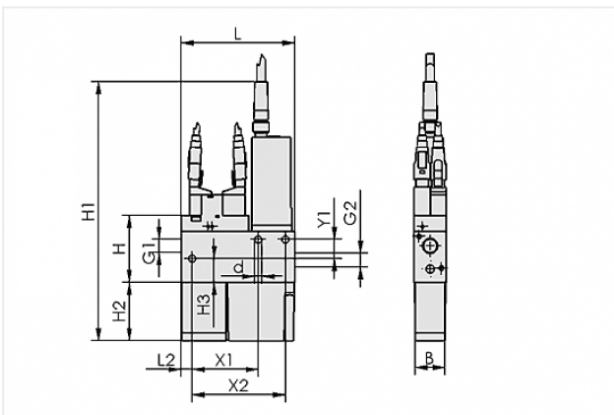

# Compact ejector SCP 15 NC AS VD

<https://www.schmalz.com/10.02.02.00618>

Part no.: 10.02.02.00618

Homepage > Vacuum Technology for Automation > Vacuum Components > Vacuum Generators > Compact Ejectors > Compact Ejectors SCP / SMP > SCP 15 NC AS VD

## Compact ejector with integrated functions

Nozzle size: 1,5 mm  
Suction rate (max): 65 l/min  
Air consumption (during evac.):  
117 l/min  
Control: Normally closed  
Shape: With blow-off system  
with: digital vacuum switch

## Design Data

Attribute	Value
B	20.2 mm
d	4.5 mm
G1	G1/8"-F
G2	G1/8"-F
H	42.2 mm
H1	162 mm
H2	36.5 mm
H3	15 mm
L	71.5 mm
L2	7 mm
X1	41.5 mm
X2	58.5 mm
Y1	12 mm

## Technical Data

Attribute	Value
Nozzle diameter	1.5 mm
Degree of evacuation	85 %
Suction rate (max)	65 l/min
Suction rate (max)	3.9 m <sup>3</sup> /h
Air consumption (during evac.)	117 l/min
Air consumption (during evac.)	7 m <sup>3</sup> /h
Air consumption (blow off) (max)	200 l/min
Noise level (workp. gripped)	68 dB
Noise level (free)	68 dB
Pressure optimal	5 bar
Int. hose diameter (recom.) comp.-air	4 mm
Int. hose diameter (recom.) vacuum side	6 mm
Weight	0.275 kg
Ambient temperature	0 ... 45 °C
Control	Normally closed
Pressure optimal	72.5 psi
Suction rate (max)	2.295 cfm
Air consumption (during evac.)	4.131 cfm
Air consumption (blow off)	7.062 cfm
Product family	SCP