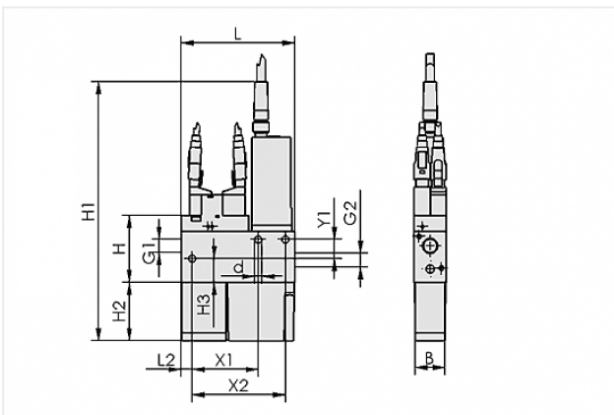

Compact ejector

SCP 15 NO AS VE

<https://www.schmalz.com/10.02.02.00615>

Part no.: 10.02.02.00615

Homepage > Vacuum Technology for Automation > Vacuum Components > Vacuum Generators > Compact Ejectors > Compact Ejectors SCP / SMP > SCP 15 NO AS VE

Design Data

Attribute	Value
B	20.2 mm
d	4.5 mm
G1	G1/8"-F
G2	G1/8"-F
H	42.2 mm
H1	147.5 mm
H2	36.5 mm
H3	15 mm
L	71.5 mm
L2	7 mm
X1	41.5 mm
X2	58.5 mm
Y1	12 mm

Contact to Schmalz

J. Schmalz GmbH | Johannes-Schmalz-Straße, 72293 Glatten, Deutschland | +49 7443 2403-102 | customercenter@schmalz.de

Technical Data

Attribute	Value
Nozzle diameter	1.5 mm
Degree of evacuation	85 %
Suction rate (max)	65 l/min
Suction rate (max)	3.9 m ³ /h
Air consumption (during evac.)	117 l/min
Air consumption (during evac.)	7 m ³ /h
Air consumption (blow off) (max)	200 l/min
Noise level (workp. gripped)	68 dB
Noise level (free)	68 dB
Pressure optimal	5 bar
Int. hose diameter (recom.) comp.-air	4 mm
Int. hose diameter (recom.) vacuum side	6 mm
Weight	0.275 kg
Ambient temperature	0 ... 45 °C
Control	Normally open
Pressure optimal	72.5 psi
Suction rate (max)	2.295 cfm
Air consumption (during evac.)	4.131 cfm
Air consumption (blow off)	7.062 cfm
Product family	SCP

Filter insert (round)

External diameter D: 13 mm

Length L: 33 mm

Filter material: Polyethylene

for: Compact ejectors SCP

Accessories

ASK B-M8-4 5000 K-4P

Part no. 10.06.02.00031