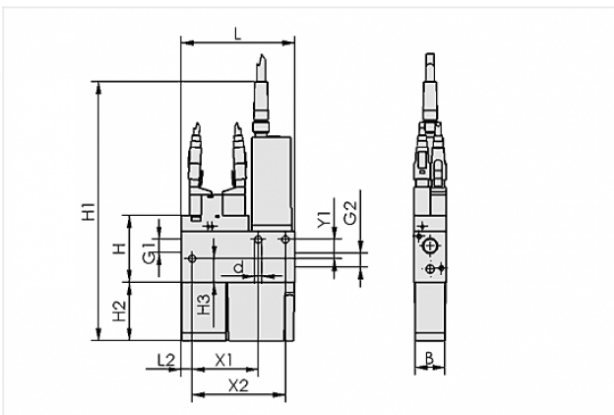

Compact ejector

SCP 10 NO AS VD

<https://www.schmalz.com/10.02.02.00607>

Part no.: 10.02.02.00607

Homepage > Vacuum Technology for Automation > Vacuum Components > Vacuum Generators > Compact Ejectors > Compact Ejectors SCP / SMP > SCP 10 NO AS VD

Design Data

Attribute	Value
B	20.2 mm
d	4.5 mm
G1	G1/8"-F
G2	G1/8"-F
H	42.2 mm
H1	162 mm
H2	36.5 mm
H3	15 mm
L	71.5 mm
L2	7 mm
X1	41.5 mm
X2	58.5 mm
Y1	12 mm

Contact to Schmalz

J. Schmalz GmbH | Johannes-Schmalz-Straße, 72293 Glatten, Deutschland | +49 7443 2403-102 | customercenter@schmalz.de

Technical Data

Attribute	Value
Nozzle diameter	1 mm
Degree of evacuation	85 %
Suction rate (max)	37 l/min
Suction rate (max)	2.2 m ³ /h
Air consumption (during evac.)	53 l/min
Air consumption (during evac.)	3.2 m ³ /h
Air consumption (blow off) (max)	200 l/min
Noise level (workp. gripped)	66 dB
Noise level (free)	68 dB
Pressure optimal	5 bar
Int. hose diameter (recom.) comp.-air	2 mm
Int. hose diameter (recom.) vacuum side	4 mm
Weight	0.275 kg
Ambient temperature	0 ... 45 °C
Control	Normally open
Pressure optimal	72.5 psi
Suction rate (max)	1.306 cfm
Air consumption (during evac.)	1.871 cfm
Air consumption (blow off)	7.062 cfm
Product family	SCP

Filter insert (round)

External diameter D: 13 mm

Length L: 33 mm

Filter material: Polyethylene

for: Compact ejectors SCP

Accessories

ASK B-M8-4 5000 K-4P

Part no. 10.06.02.00031