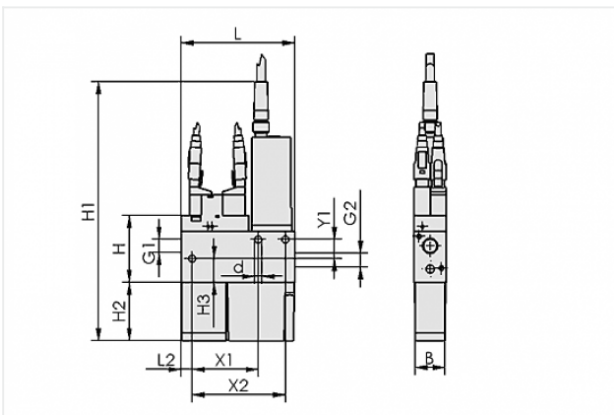

## SCP 10 NC AS VE

<https://www.schmalz.com/10.02.02.00606>

Part no.: 10.02.02.00606

Homepage > Vacuum Technology for Automation > Vacuum Components > Vacuum Generators > Compact Ejectors > Compact Ejectors SCP / SMP > SCP 10 NC AS VE

### Compact ejector with integrated functions

Nozzle size: 1,0 mm  
 Suction rate (max): 37 l/min  
 Air consumption (during evac.): 53 l/min  
 Control: Normally closed  
 Shape: With blow-off system with: electronic vacuum switch

### Design Data

Attribute	Value
B	20.2 mm
d	4.5 mm
G1	G1/8"-F
G2	G1/8"-F
H	42.2 mm
H1	147.5 mm
H2	36.5 mm
H3	15 mm
L	71.5 mm
L2	7 mm
X1	41.5 mm
X2	58.5 mm
Y1	12 mm

## Technical Data

Attribute	Value
Nozzle diameter	1 mm
Degree of evacuation	85 %
Suction rate (max)	37 l/min
Suction rate (max)	2.2 m³/h
Air consumption (during evac.)	53 l/min
Air consumption (during evac.)	3.2 m³/h
Air consumption (blow off) (max)	200 l/min
Noise level (workp. gripped)	66 dB
Noise level (free)	68 dB
Pressure optimal	5 bar
Int. hose diameter (recom.) comp.-air	2 mm
Int. hose diameter (recom.) vacuum side	4 mm
Weight	0.275 kg
Ambient temperature	0 ... 45 °C
Control	Normally closed
Pressure optimal	72.5 psi
Suction rate (max)	1.306 cfm
Air consumption (during evac.)	1.871 cfm
Air consumption (blow off)	7.062 cfm
Product family	SCP