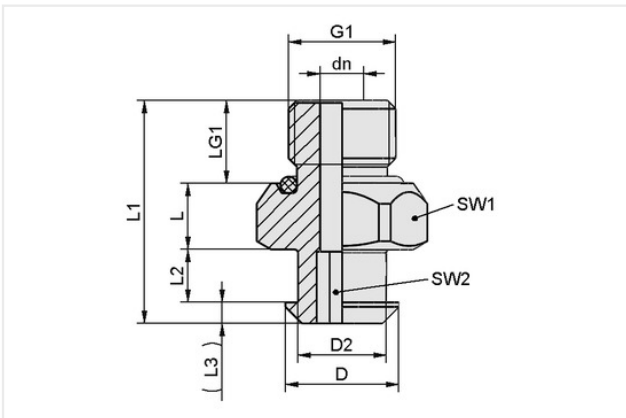

Connection element for suction cup "SchmalzConnector"

Connection geometry: 040

Vacuum connection: M5-M

Fitting length: 5 mm

Nominal diameter dn: 1.8 mm

Design Data

Attribute	Value
D	10.30 mm
D2	8 mm
dn	1.80 mm
G1	M5-M
L	5 mm
L1	16.40 mm
L2	4.80 mm
L3	1.90 mm
LG1	4.70 mm
SW1	10 mm
SW2	4 mm

Technical Data

Attribute	Value
Connection	M5-M
Material	Aluminum

Contact Schmalz

J. Schmalz GmbH | Johannes-Schmalz-Str.1, 72293 Glatten, Germany | +49 7443 2403-102 | customercenter@schmalz.de