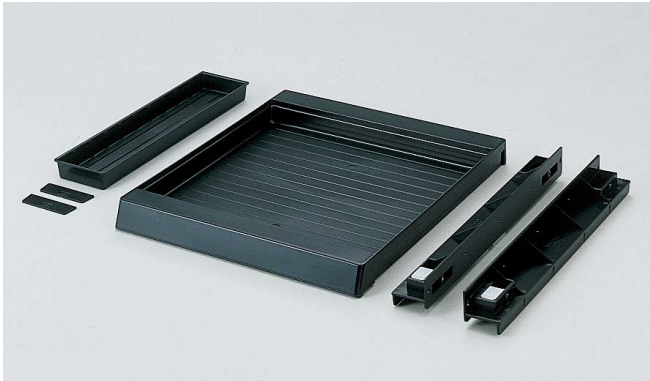

# TRAY UNIT

### Features

With pen tray and two partitions.

### How to Install

No.	Part Name	Material	Colour	PCS
①	Tray	ABS	Black	1 pc
②	Rail	ABS	Black	2 pcs
③	Stopper	Polyacetal (POM)	Natural	2 pcs
④	Stopper Pin	Steel	Black	2 pcs
⑤	Pen Tray	High Impact Polystyrene	Black	1 pc
⑥	Panel	High Impact Polystyrene	Black	2 pcs