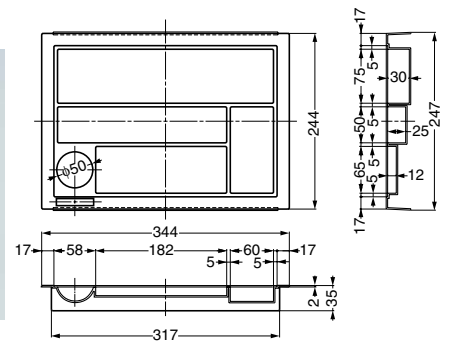

Application Example

Item Code	Item Name	Material	Colour	Weight	Carton
210-030-130	PT-1	Plastic	Black	310 g	20 pcs

MISCELLANEOUS

TRAY UNIT / PEN TRAY