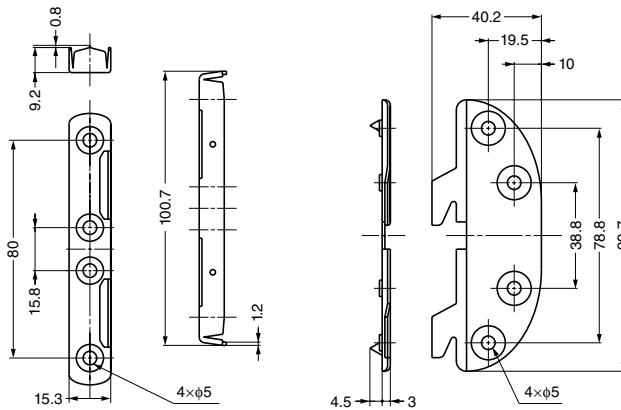

CONNECTING PART

BF-842S

Item Code	Item Name	Material	Finish	Weight	Box	Carton
120-040-741	BF-842S	Steel	Clear Zinc Chromate	61.4 g	20 sets	400 sets

CONNECTING PART

BF-842W

Item Code	Item Name	Material	Finish	Weight	Box	Carton
120-041-259	BF-842W	Steel	Clear Zinc Chromate	126 g	20 sets	200 sets

CONNECTING PART

BF-803

BF-8031

The drawing shows BF-8031: a mirror-image of BF-8032.

Item Code	Item Name	Material	Finish	Weight	Box	Carton
120-041-260	BF-8031	Steel	Yellow Zinc Chromate	52.4 g	50 sets	450 sets
120-041-261	BF-8032	Steel	Yellow Zinc Chromate	52.4 g	50 sets	450 sets