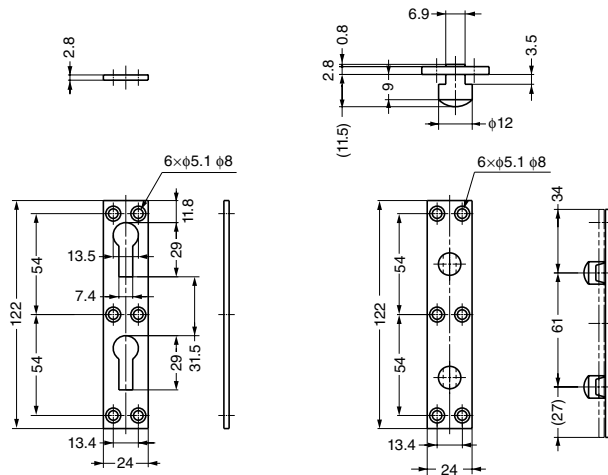

CONNECTING PART

BF-842S

Item Code	Item Name	Material	Finish	Weight	Box	Carton
120-040-741	BF-842S	Steel	Clear Zinc Chromate	61.4 g	20 sets	400 sets

CONNECTING PART

BF-842W

Item Code	Item Name	Material	Finish	Weight	Box	Carton
120-041-259	BF-842W	Steel	Clear Zinc Chromate	126 g	20 sets	200 sets

CONNECTING PART

BF-803

BF-8031

The drawing shows BF-8031: a mirror-image of BF-8032.

Item Code	Item Name	Material	Finish	Weight	Box	Carton
120-041-260	BF-8031	Steel	Yellow Zinc Chromate	52.4 g	50 sets	450 sets
120-041-261	BF-8032	Steel	Yellow Zinc Chromate	52.4 g	50 sets	450 sets