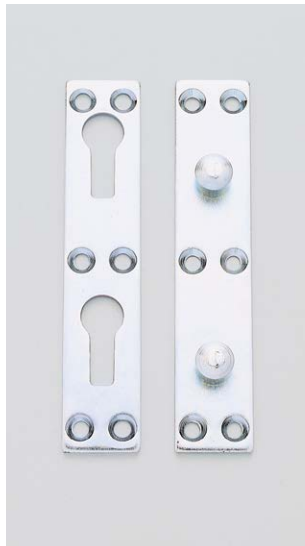

CONNECTING PART

BF-842S

Item Code	Item Name	Material	Finish	Weight	Box	Carton
120-040-741	BF-842S	Steel	Clear Zinc Chromate	61.4 g	20 sets	400 sets

CONNECTING PART

BF-842W

Item Code	Item Name	Material	Finish	Weight	Box	Carton
120-041-259	BF-842W	Steel	Clear Zinc Chromate	126 g	20 sets	200 sets

CONNECTING PART

BF-803

BF-8031

The drawing shows BF-8031: a mirror-image of BF-8032.

Item Code	Item Name	Material	Finish	Weight	Box	Carton
120-041-260	BF-8031	Steel	Yellow Zinc Chromate	52.4 g	50 sets	450 sets
120-041-261	BF-8032	Steel	Yellow Zinc Chromate	52.4 g	50 sets	450 sets