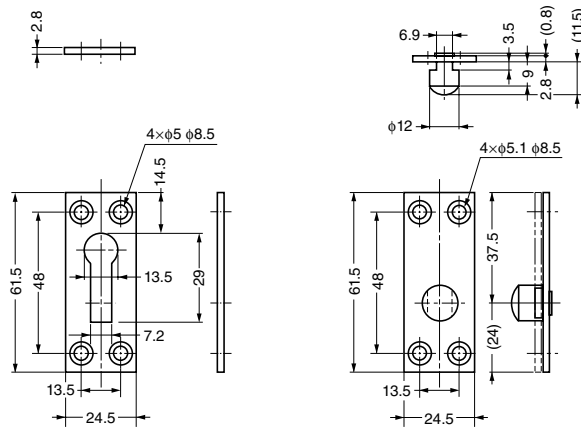

CONNECTING PART

BF-842S

Item Code	Item Name	Material	Finish	Weight	Box	Carton
120-040-741	BF-842S	Steel	Clear Zinc Chromate	61.4 g	20 sets	400 sets

CONNECTING PART

BF-842W

Item Code	Item Name	Material	Finish	Weight	Box	Carton
120-041-259	BF-842W	Steel	Clear Zinc Chromate	126 g	20 sets	200 sets

CONNECTING PART

BF-803

BF-8031

The drawing shows BF-8031: a mirror-image of BF-8032.

Item Code	Item Name	Material	Finish	Weight	Box	Carton
120-041-260	BF-8031	Steel	Yellow Zinc Chromate	52.4 g	50 sets	450 sets
120-041-261	BF-8032	Steel	Yellow Zinc Chromate	52.4 g	50 sets	450 sets