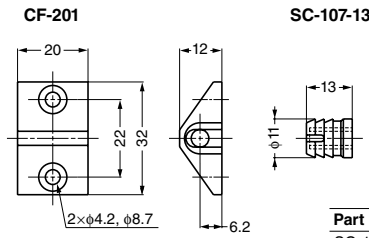

CORNER FASTENERS

CF-201

| Part Name | Material | Finish/Colour | Size |
|-----------|----------------|----------------------|-------|
| SC-107-13 | Polyamide (PA) | White | M6 |
| Screw | Steel | Yellow Zinc Chromate | M6x25 |

CORNER FASTENERS

CF-203

| Part Name | Material | Finish | Size |
|----------------|----------|----------------------|--------|
| Screw | Steel | Clear Zinc Chromate | 5.5x19 |
| Mounting Plate | Steel | Yellow Zinc Chromate | - |

| Item Code | Item Name | Weight | Box | Carton |
|-------------|-----------|--------|---------|----------|
| 120-041-116 | CF-228 | 24 g | 50 sets | 500 sets |

CORNER FASTENERS

CF-213

| Part Name | Material | Finish/Colour | Size |
|-----------|----------------|----------------------|---------------|
| Socket | Polyamide (PA) | White | 5.6x15.7 |
| Screw | Steel | Yellow Zinc Chromate | Bronze 5.6x23 |