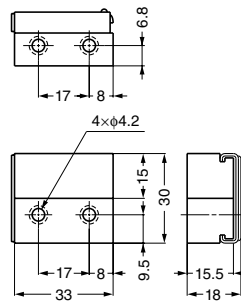

CORNER FASTENERS

CF-228

Part Name	Material	Finish/Colour
CF-228-I	Polystyrene (PS)	Brown
CF-228-II	Polystyrene (PS)	Brown
CF-228-III	Steel	Nickel

Item Code	Item Name	Weight	Box	Carton
120-041-116	CF-228	24 g	50 sets	500 sets