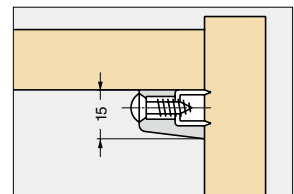

CORNER FASTENERS

CF-203

Part Name	Material	Finish	Size
Screw	Steel	Clear Zinc Chromate	5.5x19
Mounting Plate	Steel	Yellow Zinc Chromate	-

Item Code	Item Name	Material	Colour	Weight	Box	Carton
120-041-104	CF-203W	Polystyrene (PS)	White	14 g	80 sets	320 sets
120-041-105	CF-203BR	Polystyrene (PS)	Brown	14 g	80 sets	320 sets