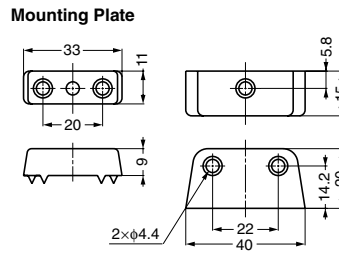

CORNER FASTENERS

CF-201

| Part Name | Material | Finish/Colour | Size |
|-----------|----------------|----------------------|-------|
| SC-107-13 | Polyamide (PA) | White | M6 |
| Screw | Steel | Yellow Zinc Chromate | M6x25 |

CORNER FASTENERS

CF-203

| Part Name | Material | Finish | Size |
|----------------|----------|----------------------|--------|
| Screw | Steel | Clear Zinc Chromate | 5.5x19 |
| Mounting Plate | Steel | Yellow Zinc Chromate | - |