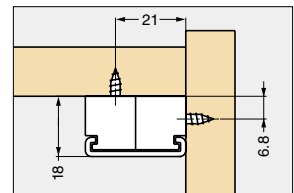

CORNER FASTENERS

CF-228

Part Name	Material	Finish/Colour
CF-228-I	Polystyrene (PS)	Brown
CF-228-II	Polystyrene (PS)	Brown
CF-228-III	Steel	Nickel

Item Code	Item Name	Weight	Box	Carton
120-041-116	CF-228	24 g	50 sets	500 sets