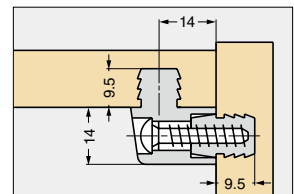

| Item Code | Item Name | Weight | Box | Carton |
|-------------|-----------|--------|---------|----------|
| 120-041-116 | CF-228 | 24 g | 50 sets | 500 sets |

CORNER FASTENERS

CF-213

| Part Name | Material | Finish/Colour | Size |
|-----------|----------------|----------------------|---------------|
| Socket | Polyamide (PA) | White | 5.6x15.7 |
| Screw | Steel | Yellow Zinc Chromate | Bronze 5.6x23 |