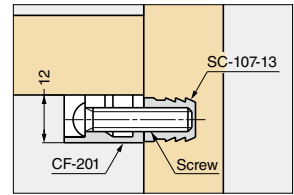

CORNER FASTENERS

CF-201

| Part Name | Material | Finish/Colour | Size |
|-----------|----------------|----------------------|-------|
| SC-107-13 | Polyamide (PA) | White | M6 |
| Screw | Steel | Yellow Zinc Chromate | M6x25 |

CORNER FASTENERS

CF-203

| Part Name | Material | Finish | Size |
|----------------|----------|----------------------|--------|
| Screw | Steel | Clear Zinc Chromate | 5.5x19 |
| Mounting Plate | Steel | Yellow Zinc Chromate | - |