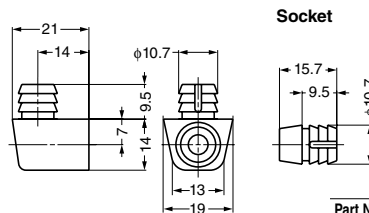

| Item Code | Item Name | Weight | Box | Carton |
|-------------|-----------|--------|---------|----------|
| 120-041-116 | CF-228 | 24 g | 50 sets | 500 sets |

CORNER FASTENERS

CF-213

| Part Name | Material | Finish/Colour | Size |
|-----------|----------------|----------------------|---------------|
| Socket | Polyamide (PA) | White | 5.6x15.7 |
| Screw | Steel | Yellow Zinc Chromate | Bronze 5.6x23 |