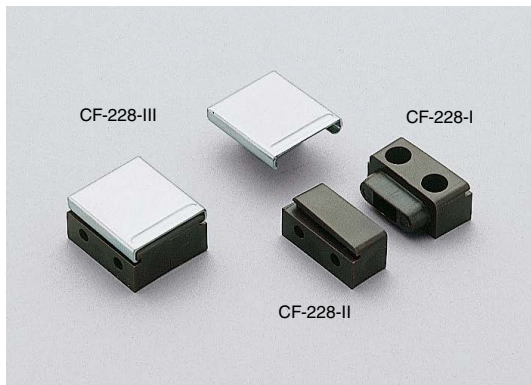

CORNER FASTENERS

CF-228

Part Name	Material	Finish/Colour
CF-228-I	Polystyrene (PS)	Brown
CF-228-II	Polystyrene (PS)	Brown
CF-228-III	Steel	Nickel

Item Code	Item Name	Weight	Box	Carton
120-041-116	CF-228	24 g	50 sets	500 sets