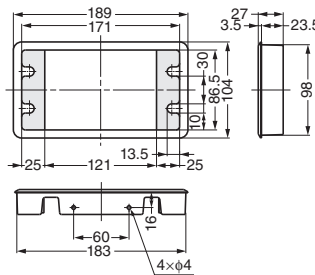

CABLE GROMMET

ART973

Application Example

Features

- Please fold and remove  part according to the size of cables and location.
- All the front parts are removable for wide opening.

Cut Out Dimensions

- For wood: 97.5 × 45.8 mm (Corner radius: 3 mm)
- For metal sheet: 97.8 × 46.5 mm (Thickness: 0.8-1 mm)

Item Code	Item Name	Material	Colour	Weight	Carton
210-035-132	ART973	ABS	White	17 g	140 pcs

CABLE GROMMET

V2000

Features

- All the front parts are removable for wide opening.

Cut Out Dimensions

Item Code	Item Name	Colour	Material	Weight	Carton
210-031-861	V2000W	White	Polystyrene (HIPS)	104 g	33 pcs
210-031-863	V2000BE	Beige	Polystyrene (HIPS)	104 g	33 pcs
210-031-862	V2000DBE	Dark Beige	Polystyrene (HIPS)	104 g	33 pcs
210-031-860	V2000B	Black	Polystyrene (HIPS)	104 g	33 pcs

CABLE GROMMET

S165-76

Features

- Please push  into back when using thin cables.
- All the front parts are removable for wide opening.

Cut Out Dimensions

Item Code	Item Name	Colour	Material	Weight	Box	Carton
210-031-827	S165-76CM	Ivory	ABS	48 g	5 pcs	50 pcs
210-031-826	S165-76W	White	ABS	48 g	5 pcs	50 pcs
210-031-825	S165-76G	Grey	ABS	48 g	5 pcs	50 pcs
210-031-824	S165-76B	Black	ABS	48 g	5 pcs	50 pcs