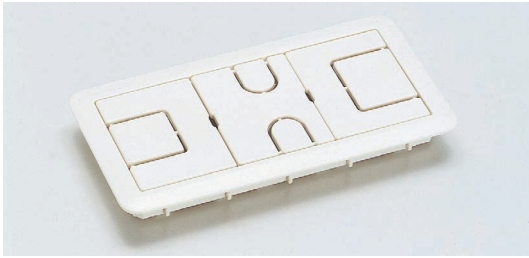

CABLE GROMMET

ART973

Application Example

Features

- Please fold and remove  part according to the size of cables and location.
- All the front parts are removable for wide opening.

Cut Out Dimensions

- For wood: 97.5 × 45.8 mm (Corner radius: 3 mm)
- For metal sheet: 97.8 × 46.5 mm (Thickness: 0.8-1 mm)

Item Code	Item Name	Material	Colour	Weight	Carton
210-035-132	ART973	ABS	White	17 g	140 pcs

CABLE GROMMET

V2000

Features

- All the front parts are removable for wide opening.

Cut Out Dimensions

Item Code	Item Name	Colour	Material	Weight	Carton
210-031-861	V2000W	White	Polystyrene (HIPS)	104 g	33 pcs
210-031-863	V2000BE	Beige	Polystyrene (HIPS)	104 g	33 pcs
210-031-862	V2000DBE	Dark Beige	Polystyrene (HIPS)	104 g	33 pcs
210-031-860	V2000B	Black	Polystyrene (HIPS)	104 g	33 pcs

CABLE GROMMET

S165-76

Features

- Please push  into back when using thin cables.
- All the front parts are removable for wide opening.

Cut Out Dimensions

Item Code	Item Name	Colour	Material	Weight	Box	Carton
210-031-827	S165-76CM	Ivory	ABS	48 g	5 pcs	50 pcs
210-031-826	S165-76W	White	ABS	48 g	5 pcs	50 pcs
210-031-825	S165-76G	Grey	ABS	48 g	5 pcs	50 pcs
210-031-824	S165-76B	Black	ABS	48 g	5 pcs	50 pcs