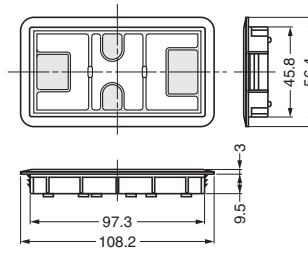

CABLE GROMMET

ART973

Application Example

Features

- Please fold and remove  part according to the size of cables and location.
- All the front parts are removable for wide opening.

Cut Out Dimensions

- For wood: 97.5 × 45.8 mm (Corner radius: 3 mm)
- For metal sheet: 97.8 × 46.5 mm (Thickness: 0.8-1 mm)

Item Code	Item Name	Material	Colour	Weight	Carton
210-035-132	ART973	ABS	White	17 g	140 pcs

CABLE GROMMET

V2000

Features

- All the front parts are removable for wide opening.

Cut Out Dimensions

Item Code	Item Name	Colour	Material	Weight	Carton
210-031-861	V2000W	White	Polystyrene (HIPS)	104 g	33 pcs
210-031-863	V2000BE	Beige	Polystyrene (HIPS)	104 g	33 pcs
210-031-862	V2000DBE	Dark Beige	Polystyrene (HIPS)	104 g	33 pcs
210-031-860	V2000B	Black	Polystyrene (HIPS)	104 g	33 pcs

CABLE GROMMET

S165-76

Features

- Please push  into back when using thin cables.
- All the front parts are removable for wide opening.

Cut Out Dimensions

Item Code	Item Name	Colour	Material	Weight	Box	Carton
210-031-827	S165-76CM	Ivory	ABS	48 g	5 pcs	50 pcs
210-031-826	S165-76W	White	ABS	48 g	5 pcs	50 pcs
210-031-825	S165-76G	Grey	ABS	48 g	5 pcs	50 pcs
210-031-824	S165-76B	Black	ABS	48 g	5 pcs	50 pcs