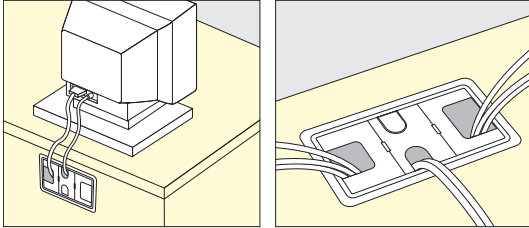

CABLE GROMMET

ART973

Application Example

Features

- Please fold and remove  part according to the size of cables and location.
- All the front parts are removable for wide opening.

Cut Out Dimensions

- For wood: 97.5 × 45.8 mm (Corner radius: 3 mm)
- For metal sheet: 97.8 × 46.5 mm (Thickness: 0.8-1 mm)

Item Code	Item Name	Material	Colour	Weight	Carton
210-035-132	ART973	ABS	White	17 g	140 pcs

CABLE GROMMET

V2000

Features

- All the front parts are removable for wide opening.

Cut Out Dimensions

Item Code	Item Name	Colour	Material	Weight	Carton
210-031-861	V2000W	White	Polystyrene (HIPS)	104 g	33 pcs
210-031-863	V2000BE	Beige	Polystyrene (HIPS)	104 g	33 pcs
210-031-862	V2000DBE	Dark Beige	Polystyrene (HIPS)	104 g	33 pcs
210-031-860	V2000B	Black	Polystyrene (HIPS)	104 g	33 pcs

CABLE GROMMET

S165-76

Features

- Please push  into back when using thin cables.
- All the front parts are removable for wide opening.

Cut Out Dimensions

Item Code	Item Name	Colour	Material	Weight	Box	Carton
210-031-827	S165-76CM	Ivory	ABS	48 g	5 pcs	50 pcs
210-031-826	S165-76W	White	ABS	48 g	5 pcs	50 pcs
210-031-825	S165-76G	Grey	ABS	48 g	5 pcs	50 pcs
210-031-824	S165-76B	Black	ABS	48 g	5 pcs	50 pcs