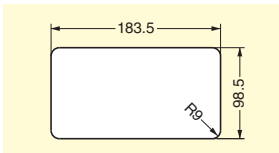

CABLE GROMMET

ART973

Application Example

Features

- Please fold and remove  part according to the size of cables and location.
- All the front parts are removable for wide opening.

Cut Out Dimensions

- For wood: 97.5 × 45.8 mm (Corner radius: 3 mm)
- For metal sheet: 97.8 × 46.5 mm (Thickness: 0.8-1 mm)

Item Code	Item Name	Material	Colour	Weight	Carton
210-035-132	ART973	ABS	White	17 g	140 pcs

CABLE GROMMET

V2000

Features

- All the front parts are removable for wide opening.

Cut Out Dimensions

Item Code	Item Name	Colour	Material	Weight	Carton
210-031-861	V2000W	White	Polystyrene (HIPS)	104 g	33 pcs
210-031-863	V2000BE	Beige	Polystyrene (HIPS)	104 g	33 pcs
210-031-862	V2000DBE	Dark Beige	Polystyrene (HIPS)	104 g	33 pcs
210-031-860	V2000B	Black	Polystyrene (HIPS)	104 g	33 pcs

CABLE GROMMET

S165-76

Features

- Please push  into back when using thin cables.
- All the front parts are removable for wide opening.

Cut Out Dimensions

Item Code	Item Name	Colour	Material	Weight	Box	Carton
210-031-827	S165-76CM	Ivory	ABS	48 g	5 pcs	50 pcs
210-031-826	S165-76W	White	ABS	48 g	5 pcs	50 pcs
210-031-825	S165-76G	Grey	ABS	48 g	5 pcs	50 pcs
210-031-824	S165-76B	Black	ABS	48 g	5 pcs	50 pcs