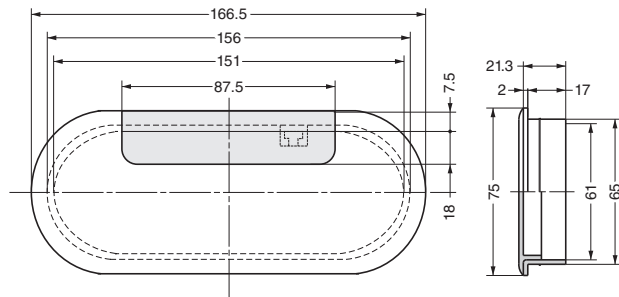

CABLE GROMMET

ART973

Application Example

Features

- Please fold and remove  part according to the size of cables and location.
- All the front parts are removable for wide opening.

Cut Out Dimensions

- For wood: 97.5 × 45.8 mm (Corner radius: 3 mm)
- For metal sheet: 97.8 × 46.5 mm (Thickness: 0.8-1 mm)

Item Code	Item Name	Material	Colour	Weight	Carton
210-035-132	ART973	ABS	White	17 g	140 pcs

CABLE GROMMET

V2000

Features

- All the front parts are removable for wide opening.

Cut Out Dimensions

Item Code	Item Name	Colour	Material	Weight	Carton
210-031-861	V2000W	White	Polystyrene (HIPS)	104 g	33 pcs
210-031-863	V2000BE	Beige	Polystyrene (HIPS)	104 g	33 pcs
210-031-862	V2000DBE	Dark Beige	Polystyrene (HIPS)	104 g	33 pcs
210-031-860	V2000B	Black	Polystyrene (HIPS)	104 g	33 pcs

CABLE GROMMET

S165-76

Features

- Please push  into back when using thin cables.
- All the front parts are removable for wide opening.

Cut Out Dimensions

Item Code	Item Name	Colour	Material	Weight	Box	Carton
210-031-827	S165-76CM	Ivory	ABS	48 g	5 pcs	50 pcs
210-031-826	S165-76W	White	ABS	48 g	5 pcs	50 pcs
210-031-825	S165-76G	Grey	ABS	48 g	5 pcs	50 pcs
210-031-824	S165-76B	Black	ABS	48 g	5 pcs	50 pcs