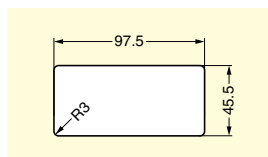

CABLE GROMMET

S1015-51

Features

- Please fold and remove  part according to the size of cables and location.
- All the front parts are removable for wide opening.

Cut Out Dimensions

Item Code	Item Name	Colour	Material	Weight	Box	Carton
210-031-822	S1015-51CM	Ivory	ABS	22 g	15 pcs	150 pcs
210-031-823	S1015-51W	White	ABS	22 g	15 pcs	150 pcs
210-031-821	S1015-51G	Grey	ABS	22 g	15 pcs	150 pcs
210-031-820	S1015-51B	Black	ABS	22 g	15 pcs	150 pcs