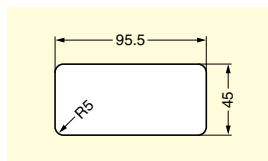

CABLE GROMMET

S100-50

Features

All the front parts are removable for wide opening.

Cut Out Dimensions

Item Code	Item Name	Colour	Material	Weight	Box	Carton
210-031-800	S100-50W	White	ABS	24 g	15 pcs	150 pcs
210-031-801	S100-50BE	Beige	ABS	24 g	15 pcs	150 pcs
210-031-840	S100-50DBE	Dark Beige	ABS	24 g	15 pcs	150 pcs
210-031-841	S100-50BL	Black	ABS	24 g	15 pcs	150 pcs

CABLE GROMMET

S1015-51

Features

- Please fold and remove  part according to the size of cables and location.
- All the front parts are removable for wide opening.

Cut Out Dimensions

Item Code	Item Name	Colour	Material	Weight	Box	Carton
210-031-822	S1015-51CM	Ivory	ABS	22 g	15 pcs	150 pcs
210-031-823	S1015-51W	White	ABS	22 g	15 pcs	150 pcs
210-031-821	S1015-51G	Grey	ABS	22 g	15 pcs	150 pcs
210-031-820	S1015-51B	Black	ABS	22 g	15 pcs	150 pcs