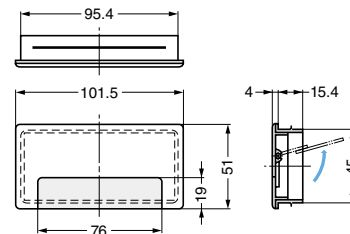

CABLE GROMMET

S100-50

Features

All the front parts are removable for wide opening.

Cut Out Dimensions

Item Code	Item Name	Colour	Material	Weight	Box	Carton
210-031-800	S100-50W	White	ABS	24 g	15 pcs	150 pcs
210-031-801	S100-50BE	Beige	ABS	24 g	15 pcs	150 pcs
210-031-840	S100-50DBE	Dark Beige	ABS	24 g	15 pcs	150 pcs
210-031-841	S100-50BL	Black	ABS	24 g	15 pcs	150 pcs

CABLE GROMMET

S1015-51

Features

- Please fold and remove  part according to the size of cables and location.
- All the front parts are removable for wide opening.

Cut Out Dimensions

Item Code	Item Name	Colour	Material	Weight	Box	Carton
210-031-822	S1015-51CM	Ivory	ABS	22 g	15 pcs	150 pcs
210-031-823	S1015-51W	White	ABS	22 g	15 pcs	150 pcs
210-031-821	S1015-51G	Grey	ABS	22 g	15 pcs	150 pcs
210-031-820	S1015-51B	Black	ABS	22 g	15 pcs	150 pcs