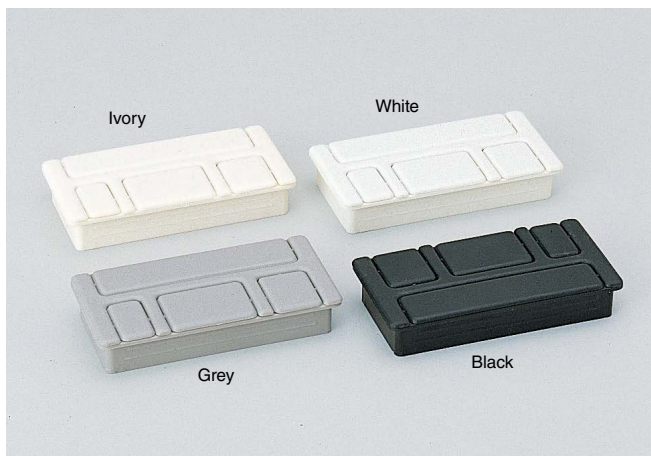

CABLE GROMMET

S100-50

Features

All the front parts are removable for wide opening.

Cut Out Dimensions

Item Code	Item Name	Colour	Material	Weight	Box	Carton
210-031-800	S100-50W	White	ABS	24 g	15 pcs	150 pcs
210-031-801	S100-50BE	Beige	ABS	24 g	15 pcs	150 pcs
210-031-840	S100-50DBE	Dark Beige	ABS	24 g	15 pcs	150 pcs
210-031-841	S100-50BL	Black	ABS	24 g	15 pcs	150 pcs

CABLE GROMMET

S1015-51

Features

- Please fold and remove  part according to the size of cables and location.
- All the front parts are removable for wide opening.

Cut Out Dimensions

Item Code	Item Name	Colour	Material	Weight	Box	Carton
210-031-822	S1015-51CM	Ivory	ABS	22 g	15 pcs	150 pcs
210-031-823	S1015-51W	White	ABS	22 g	15 pcs	150 pcs
210-031-821	S1015-51G	Grey	ABS	22 g	15 pcs	150 pcs
210-031-820	S1015-51B	Black	ABS	22 g	15 pcs	150 pcs