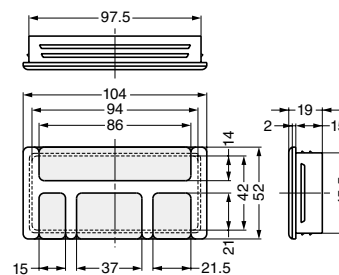

CABLE GROMMET

S100-50

Features

All the front parts are removable for wide opening.

Cut Out Dimensions

Item Code	Item Name	Colour	Material	Weight	Box	Carton
210-031-800	S100-50W	White	ABS	24 g	15 pcs	150 pcs
210-031-801	S100-50BE	Beige	ABS	24 g	15 pcs	150 pcs
210-031-840	S100-50DBE	Dark Beige	ABS	24 g	15 pcs	150 pcs
210-031-841	S100-50BL	Black	ABS	24 g	15 pcs	150 pcs

CABLE GROMMET

S1015-51

Features

- Please fold and remove  part according to the size of cables and location.
- All the front parts are removable for wide opening.

Cut Out Dimensions

Item Code	Item Name	Colour	Material	Weight	Box	Carton
210-031-822	S1015-51CM	Ivory	ABS	22 g	15 pcs	150 pcs
210-031-823	S1015-51W	White	ABS	22 g	15 pcs	150 pcs
210-031-821	S1015-51G	Grey	ABS	22 g	15 pcs	150 pcs
210-031-820	S1015-51B	Black	ABS	22 g	15 pcs	150 pcs