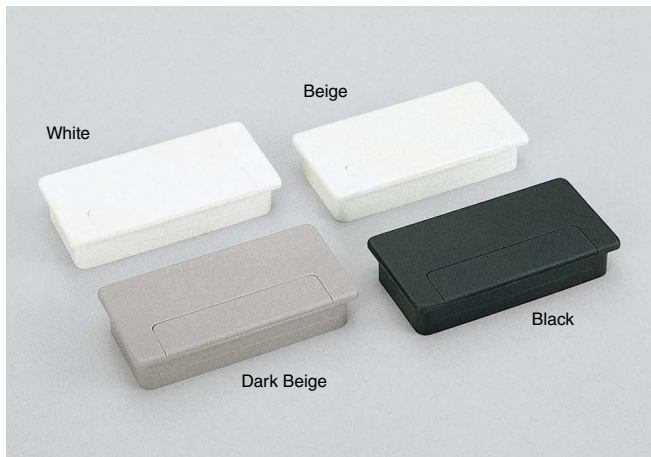

CABLE GROMMET

S100-50

Features

All the front parts are removable for wide opening.

Cut Out Dimensions

Item Code	Item Name	Colour	Material	Weight	Box	Carton
210-031-800	S100-50W	White	ABS	24 g	15 pcs	150 pcs
210-031-801	S100-50BE	Beige	ABS	24 g	15 pcs	150 pcs
210-031-840	S100-50DBE	Dark Beige	ABS	24 g	15 pcs	150 pcs
210-031-841	S100-50BL	Black	ABS	24 g	15 pcs	150 pcs

CABLE GROMMET

S1015-51

Features

- Please fold and remove  part according to the size of cables and location.
- All the front parts are removable for wide opening.

Cut Out Dimensions

Item Code	Item Name	Colour	Material	Weight	Box	Carton
210-031-822	S1015-51CM	Ivory	ABS	22 g	15 pcs	150 pcs
210-031-823	S1015-51W	White	ABS	22 g	15 pcs	150 pcs
210-031-821	S1015-51G	Grey	ABS	22 g	15 pcs	150 pcs
210-031-820	S1015-51B	Black	ABS	22 g	15 pcs	150 pcs