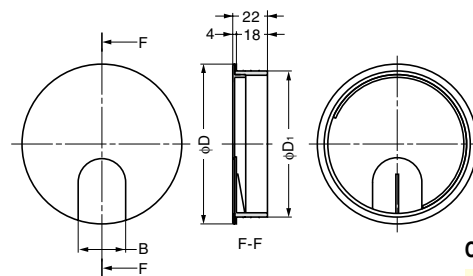

CABLE GROMMET

S445, S51, S60, S76, S89

Features

Cap ① is removable for wide opening.

Cut Out Dimensions

Item Code	Item Name	Colour	Material	D	D <sub>1</sub>	D <sub>2</sub>	H	h <sub>1</sub>	h <sub>2</sub>	A	B	d	Weight	Box	Carton
210-031-830	S445CM	Ivory	ABS	45	38.8	34	16.4	2	1.3	16.7	12.5	39	9 g	50 pcs	450 pcs
210-031-831	S445W	White	ABS										9 g	50 pcs	450 pcs
210-031-829	S445G	Grey	ABS										9 g	50 pcs	450 pcs
210-031-828	S445B	Black	ABS										9 g	50 pcs	450 pcs
210-031-834	S51CM	Ivory	ABS	51	44.8	39.7	16.3	2	1.6	19	15.5	45	11 g	30 pcs	300 pcs
210-031-835	S51W	White	ABS										11 g	30 pcs	300 pcs
210-031-833	S51G	Grey	ABS										11 g	30 pcs	300 pcs
210-031-832	S51B	Black	ABS										11 g	30 pcs	300 pcs
210-031-838	S60CM	Ivory	ABS	60.5	48.8	44	16.2	2.6	1.5	20.8	19	49	14 g	25 pcs	250 pcs
210-031-839	S60W	White	ABS										14 g	25 pcs	250 pcs
210-031-837	S60G	Grey	ABS										14 g	25 pcs	250 pcs
210-031-836	S60B	Black	ABS										14 g	25 pcs	250 pcs
210-031-814	S76CM	Ivory	ABS	76.5	64.8	59	16.1	2.6	1.5	21.5	21.5	65	22 g	15 pcs	150 pcs
210-031-815	S76W	White	ABS										22 g	15 pcs	150 pcs
210-031-813	S76G	Grey	ABS										22 g	15 pcs	150 pcs
210-031-812	S76B	Black	ABS										22 g	15 pcs	150 pcs
210-031-818	S89CM	Ivory	ABS	89.4	76.8	71.4	16.5	2.6	1.5	25	22	77	30 g	10 pcs	80 pcs
210-031-819	S89W	White	ABS										30 g	10 pcs	80 pcs
210-031-817	S89G	Grey	ABS										30 g	10 pcs	80 pcs
210-031-816	S89B	Black	ABS										30 g	10 pcs	80 pcs

MISCELLANEOUS

CABLE GROMMET

CABLE GROMMET

ST70, ST88

Features

Cover rotates 90 degrees.

Cut Out Dimensions

Cover