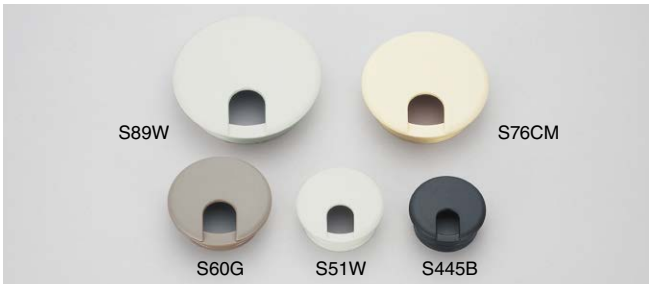

CABLE GROMMET

S445, S51, S60, S76, S89

Features

Cap ① is removable for wide opening.

Cut Out Dimensions

Item Code	Item Name	Colour	Material	D	D <sub>1</sub>	D <sub>2</sub>	H	h <sub>1</sub>	h <sub>2</sub>	A	B	d	Weight	Box	Carton
210-031-830	S445CM	Ivory	ABS	45	38.8	34	16.4	2	1.3	16.7	12.5	39	9 g	50 pcs	450 pcs
210-031-831	S445W	White	ABS										9 g	50 pcs	450 pcs
210-031-829	S445G	Grey	ABS										9 g	50 pcs	450 pcs
210-031-828	S445B	Black	ABS										9 g	50 pcs	450 pcs
210-031-834	S51CM	Ivory	ABS	51	44.8	39.7	16.3	2	1.6	19	15.5	45	11 g	30 pcs	300 pcs
210-031-835	S51W	White	ABS										11 g	30 pcs	300 pcs
210-031-833	S51G	Grey	ABS										11 g	30 pcs	300 pcs
210-031-832	S51B	Black	ABS										11 g	30 pcs	300 pcs
210-031-838	S60CM	Ivory	ABS	60.5	48.8	44	16.2	2.6	1.5	20.8	19	49	14 g	25 pcs	250 pcs
210-031-839	S60W	White	ABS										14 g	25 pcs	250 pcs
210-031-837	S60G	Grey	ABS										14 g	25 pcs	250 pcs
210-031-836	S60B	Black	ABS										14 g	25 pcs	250 pcs
210-031-814	S76CM	Ivory	ABS	76.5	64.8	59	16.1	2.6	1.5	21.5	21.5	65	22 g	15 pcs	150 pcs
210-031-815	S76W	White	ABS										22 g	15 pcs	150 pcs
210-031-813	S76G	Grey	ABS										22 g	15 pcs	150 pcs
210-031-812	S76B	Black	ABS										22 g	15 pcs	150 pcs
210-031-818	S89CM	Ivory	ABS	89.4	76.8	71.4	16.5	2.6	1.5	25	22	77	30 g	10 pcs	80 pcs
210-031-819	S89W	White	ABS										30 g	10 pcs	80 pcs
210-031-817	S89G	Grey	ABS										30 g	10 pcs	80 pcs
210-031-816	S89B	Black	ABS										30 g	10 pcs	80 pcs

MISCELLANEOUS

CABLE GROMMET

CABLE GROMMET

ST70, ST88

Features

Cover rotates 90 degrees.

Cut Out Dimensions

Cover