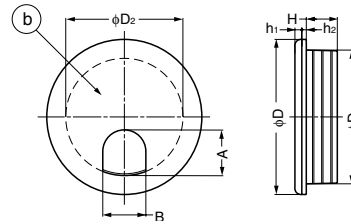

CABLE GROMMET

S445, S51, S60, S76, S89

Features

Cap ① is removable for wide opening.

Cut Out Dimensions

Item Code	Item Name	Colour	Material	D	D <sub>1</sub>	D <sub>2</sub>	H	h <sub>1</sub>	h <sub>2</sub>	A	B	d	Weight	Box	Carton
210-031-830	S445CM	Ivory	ABS	45	38.8	34	16.4	2	1.3	16.7	12.5	39	9 g	50 pcs	450 pcs
210-031-831	S445W	White	ABS										9 g	50 pcs	450 pcs
210-031-829	S445G	Grey	ABS										9 g	50 pcs	450 pcs
210-031-828	S445B	Black	ABS										9 g	50 pcs	450 pcs
210-031-834	S51CM	Ivory	ABS	51	44.8	39.7	16.3	2	1.6	19	15.5	45	11 g	30 pcs	300 pcs
210-031-835	S51W	White	ABS										11 g	30 pcs	300 pcs
210-031-833	S51G	Grey	ABS										11 g	30 pcs	300 pcs
210-031-832	S51B	Black	ABS										11 g	30 pcs	300 pcs
210-031-838	S60CM	Ivory	ABS	60.5	48.8	44	16.2	2.6	1.5	20.8	19	49	14 g	25 pcs	250 pcs
210-031-839	S60W	White	ABS										14 g	25 pcs	250 pcs
210-031-837	S60G	Grey	ABS										14 g	25 pcs	250 pcs
210-031-836	S60B	Black	ABS										14 g	25 pcs	250 pcs
210-031-814	S76CM	Ivory	ABS	76.5	64.8	59	16.1	2.6	1.5	21.5	21.5	65	22 g	15 pcs	150 pcs
210-031-815	S76W	White	ABS										22 g	15 pcs	150 pcs
210-031-813	S76G	Grey	ABS										22 g	15 pcs	150 pcs
210-031-812	S76B	Black	ABS										22 g	15 pcs	150 pcs
210-031-818	S89CM	Ivory	ABS	89.4	76.8	71.4	16.5	2.6	1.5	25	22	77	30 g	10 pcs	80 pcs
210-031-819	S89W	White	ABS										30 g	10 pcs	80 pcs
210-031-817	S89G	Grey	ABS										30 g	10 pcs	80 pcs
210-031-816	S89B	Black	ABS										30 g	10 pcs	80 pcs

MISCELLANEOUS

CABLE GROMMET

CABLE GROMMET

ST70, ST88

Features

Cover rotates 90 degrees.

Cut Out Dimensions

Cover