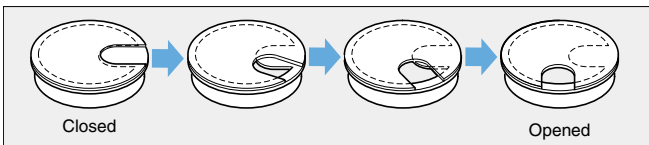

CABLE GROMMET

S445, S51, S60, S76, S89

Features

Cap ① is removable for wide opening.

Cut Out Dimensions

Item Code	Item Name	Colour	Material	D	D <sub>1</sub>	D <sub>2</sub>	H	h <sub>1</sub>	h <sub>2</sub>	A	B	d	Weight	Box	Carton
210-031-830	S445CM	Ivory	ABS	45	38.8	34	16.4	2	1.3	16.7	12.5	39	9 g	50 pcs	450 pcs
210-031-831	S445W	White	ABS										9 g	50 pcs	450 pcs
210-031-829	S445G	Grey	ABS										9 g	50 pcs	450 pcs
210-031-828	S445B	Black	ABS										9 g	50 pcs	450 pcs
210-031-834	S51CM	Ivory	ABS	51	44.8	39.7	16.3	2	1.6	19	15.5	45	11 g	30 pcs	300 pcs
210-031-835	S51W	White	ABS										11 g	30 pcs	300 pcs
210-031-833	S51G	Grey	ABS										11 g	30 pcs	300 pcs
210-031-832	S51B	Black	ABS										11 g	30 pcs	300 pcs
210-031-838	S60CM	Ivory	ABS	60.5	48.8	44	16.2	2.6	1.5	20.8	19	49	14 g	25 pcs	250 pcs
210-031-839	S60W	White	ABS										14 g	25 pcs	250 pcs
210-031-837	S60G	Grey	ABS										14 g	25 pcs	250 pcs
210-031-836	S60B	Black	ABS										14 g	25 pcs	250 pcs
210-031-814	S76CM	Ivory	ABS	76.5	64.8	59	16.1	2.6	1.5	21.5	21.5	65	22 g	15 pcs	150 pcs
210-031-815	S76W	White	ABS										22 g	15 pcs	150 pcs
210-031-813	S76G	Grey	ABS										22 g	15 pcs	150 pcs
210-031-812	S76B	Black	ABS										22 g	15 pcs	150 pcs
210-031-818	S89CM	Ivory	ABS	89.4	76.8	71.4	16.5	2.6	1.5	25	22	77	30 g	10 pcs	80 pcs
210-031-819	S89W	White	ABS										30 g	10 pcs	80 pcs
210-031-817	S89G	Grey	ABS										30 g	10 pcs	80 pcs
210-031-816	S89B	Black	ABS										30 g	10 pcs	80 pcs

MISCELLANEOUS

CABLE GROMMET

CABLE GROMMET

ST70, ST88

Features

Cover rotates 90 degrees.

Cut Out Dimensions

Cover