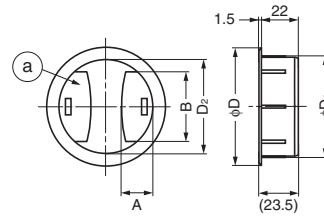

CABLE GROMMET

S70, S91

Features

- For thin cables, slide the part (a).
- All the front parts are removable for wide opening.

Cut Out Dimensions

Application

Item Code	Item Name	Colour	Material	D	D ₁	D ₂	A	B	C	d	Weight	Box	Carton
210-028-542	S70W	White	ABS	70.5	60	56	19	41.5	7	60	29 g	15 pcs	150 pcs
210-028-543	S70CM	Ivory	ABS	70.5	60	56	19	41.5	7	60	29 g	15 pcs	150 pcs
210-028-544	S70G	Grey	ABS	70.5	60	56	19	41.5	7	60	29 g	15 pcs	150 pcs
210-028-545	S70BR	Brown	ABS	70.5	60	56	19	41.5	7	60	29 g	15 pcs	150 pcs
210-028-546	S70B	Black	ABS	70.5	60	56	19	41.5	7	60	29 g	15 pcs	150 pcs
210-028-547	S91W	White	ABS	91	80	76	25	55	10	80	40 g	10 pcs	80 pcs
210-028-548	S91CM	Ivory	ABS	91	80	76	25	55	10	80	40 g	10 pcs	80 pcs
210-028-549	S91G	Grey	ABS	91	80	76	25	55	10	80	40 g	10 pcs	80 pcs
210-028-550	S91BR	Brown	ABS	91	80	76	25	55	10	80	40 g	10 pcs	80 pcs
210-028-551	S91B	Black	ABS	91	80	76	25	55	10	80	40 g	10 pcs	80 pcs