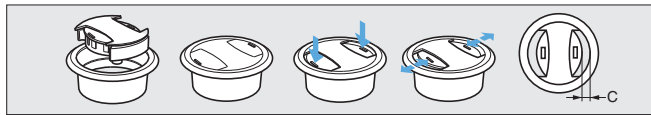

CABLE GROMMET

S70, S91

Features

- For thin cables, slide the part (a).
- All the front parts are removable for wide opening.

Cut Out Dimensions

Application

Item Code	Item Name	Colour	Material	D	D ₁	D ₂	A	B	C	d	Weight	Box	Carton
210-028-542	S70W	White	ABS	70.5	60	56	19	41.5	7	60	29 g	15 pcs	150 pcs
210-028-543	S70CM	Ivory	ABS	70.5	60	56	19	41.5	7	60	29 g	15 pcs	150 pcs
210-028-544	S70G	Grey	ABS	70.5	60	56	19	41.5	7	60	29 g	15 pcs	150 pcs
210-028-545	S70BR	Brown	ABS	70.5	60	56	19	41.5	7	60	29 g	15 pcs	150 pcs
210-028-546	S70B	Black	ABS	70.5	60	56	19	41.5	7	60	29 g	15 pcs	150 pcs
210-028-547	S91W	White	ABS	91	80	76	25	55	10	80	40 g	10 pcs	80 pcs
210-028-548	S91CM	Ivory	ABS	91	80	76	25	55	10	80	40 g	10 pcs	80 pcs
210-028-549	S91G	Grey	ABS	91	80	76	25	55	10	80	40 g	10 pcs	80 pcs
210-028-550	S91BR	Brown	ABS	91	80	76	25	55	10	80	40 g	10 pcs	80 pcs
210-028-551	S91B	Black	ABS	91	80	76	25	55	10	80	40 g	10 pcs	80 pcs