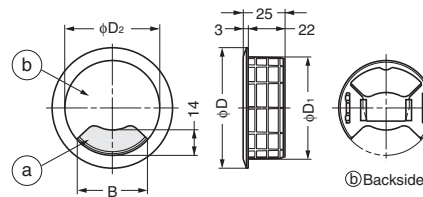

CABLE GROMMET

S70, S91

Features

- For thin cables, slide the part (a).
- All the front parts are removable for wide opening.

Cut Out Dimensions

Application

Item Code	Item Name	Colour	Material	D	D₁	D₂	A	B	C	d	Weight	Box	Carton
210-028-542	S70W	White	ABS	70.5	60	56	19	41.5	7	60	29 g	15 pcs	150 pcs
210-028-543	S70CM	Ivory	ABS	70.5	60	56	19	41.5	7	60	29 g	15 pcs	150 pcs
210-028-544	S70G	Grey	ABS	70.5	60	56	19	41.5	7	60	29 g	15 pcs	150 pcs
210-028-545	S70BR	Brown	ABS	70.5	60	56	19	41.5	7	60	29 g	15 pcs	150 pcs
210-028-546	S70B	Black	ABS	70.5	60	56	19	41.5	7	60	29 g	15 pcs	150 pcs
210-028-547	S91W	White	ABS	91	80	76	25	55	10	80	40 g	10 pcs	80 pcs
210-028-548	S91CM	Ivory	ABS	91	80	76	25	55	10	80	40 g	10 pcs	80 pcs
210-028-549	S91G	Grey	ABS	91	80	76	25	55	10	80	40 g	10 pcs	80 pcs
210-028-550	S91BR	Brown	ABS	91	80	76	25	55	10	80	40 g	10 pcs	80 pcs
210-028-551	S91B	Black	ABS	91	80	76	25	55	10	80	40 g	10 pcs	80 pcs

CABLE GROMMET

V60, V80

Features

- Remove the part (a) for thin cables and keep on the backside pocket.
- All the front parts are removable for wide opening.

Cut Out Dimensions