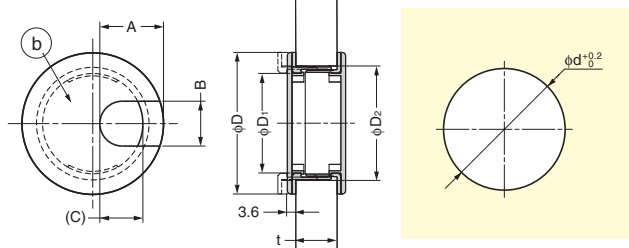

Cut Out Dimensions

Item Code	Item Name	Colour	Material	D	D₁	D₂	A	B	C	t	d	Weight	Box	Carton	
210-040-948	LS43WT	White	ABS	43	29.5	35.5		14	14.5	16 - 26	35	10.3 g	20 pcs	160 pcs	
210-040-949	LS43BE	Beige	ABS									10.3 g	20 pcs	160 pcs	
210-040-950	LS43LBR	Light Brown	ABS									10.3 g	20 pcs	160 pcs	
210-040-951	LS43DBR	Dark Brown	ABS	10.3 g	20 pcs	160 pcs									
210-040-952	LS43BL	Black	ABS	10.3 g	20 pcs	160 pcs									
210-040-953	LS50WT	White	ABS	50	34.5	40.5		17	17		16 - 26	40	13.3 g	20 pcs	160 pcs
210-040-954	LS50BE	Beige	ABS							13.3 g			20 pcs	160 pcs	
210-040-955	LS50LBR	Light Brown	ABS							13.3 g			20 pcs	160 pcs	
210-040-956	LS50DBR	Dark Brown	ABS	13.3 g	20 pcs	160 pcs									
210-040-957	LS50BL	Black	ABS	13.3 g	20 pcs	160 pcs									
210-017-353	LSU60WT	White	ABS	60	42.5	48.5	27	19	18	12 - 18		48	19 g	20 pcs	160 pcs
210-029-534	LSU60BE	Beige	ABS								19 g		20 pcs	160 pcs	
210-029-533	LSU60LBR	Light Brown	ABS								19 g		20 pcs	160 pcs	
210-029-532	LSU60DBR	Dark Brown	ABS								19 g		20 pcs	160 pcs	
210-017-354	LSU60BL	Black	ABS								19 g		20 pcs	160 pcs	
210-035-071	LS60WT	White	ABS								20 g		20 pcs	160 pcs	
210-029-126	LS60BE	Beige	ABS	20 g	20 pcs	160 pcs									
210-029-535	LS60LBR	Light Brown	ABS	20 g	20 pcs	160 pcs									
210-029-536	LS60DBR	Dark Brown	ABS	20 g	20 pcs	160 pcs									
210-035-070	LS60BL	Black	ABS	20 g	20 pcs	160 pcs									
210-031-304	LS76WT	White	ABS	76	58.2	64.2	34	22	25.1		25 - 40	64	25 g	12 pcs	96 pcs
210-029-537	LS76BE	Beige	ABS										25 g	12 pcs	96 pcs
210-029-538	LS76LBR	Light Brown	ABS							25 g			12 pcs	96 pcs	
210-029-539	LS76DBR	Dark Brown	ABS							25 g			12 pcs	96 pcs	
210-031-305	LS76BL	Black	ABS							25 g			12 pcs	96 pcs	
										25 g			12 pcs	96 pcs	

MISCELLANEOUS

CABLE GROMMET