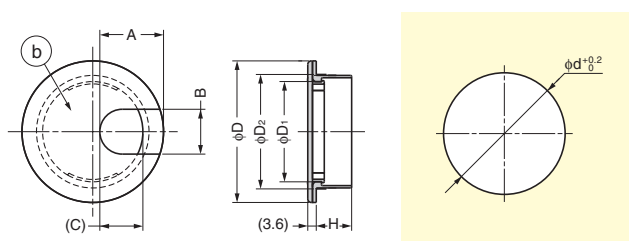

Cut Out Dimensions

Item Code	Item Name	Colour	Material	D	D₁	D₂	H	A	B	C	d	Weight	Box	Carton	
210-040-938	LS43S-WT	White	ABS	43	29.5	35.5	15		14	14.5	35	10.3 g	20 pcs	160 pcs	
210-040-939	LS43S-BE	Beige	ABS									10.3 g	20 pcs	160 pcs	
210-040-940	LS43S-LBR	Light Brown	ABS									10.3 g	20 pcs	160 pcs	
210-040-941	LS43S-DBR	Dark Brown	ABS	10.3 g	20 pcs	160 pcs									
210-040-942	LS43S-BL	Black	ABS	10.3 g	20 pcs	160 pcs									
210-040-943	LS50S-WT	White	ABS	50	34.5	40.5		17	17	16 - 26	40	13.3 g	20 pcs	160 pcs	
210-040-944	LS50S-BE	Beige	ABS									13.3 g	20 pcs	160 pcs	
210-040-945	LS50S-LBR	Light Brown	ABS									13.3 g	20 pcs	160 pcs	
210-040-946	LS50S-DBR	Dark Brown	ABS	13.3 g	20 pcs	160 pcs									
210-040-947	LS50S-BL	Black	ABS	13.3 g	20 pcs	160 pcs									
210-029-540	LSU60S-WT	White	ABS	60	42.5	48.5	11.5	27	19		12 - 18	48	11 g	20 pcs	160 pcs
210-029-541	LSU60S-BE	Beige	ABS							11 g			20 pcs	160 pcs	
210-029-542	LSU60S-LBR	Light Brown	ABS							11 g			20 pcs	160 pcs	
210-029-543	LSU60S-DBR	Dark Brown	ABS				11 g			20 pcs			160 pcs		
210-029-544	LSU60S-BL	Black	ABS				11 g			20 pcs			160 pcs		
210-029-545	LS60S-WT	White	ABS				12 g			20 pcs			160 pcs		
210-029-546	LS60S-BE	Beige	ABS	12 g	20 pcs	160 pcs									
210-029-547	LS60S-LBR	Light Brown	ABS	12 g	20 pcs	160 pcs									
210-029-548	LS60S-DBR	Dark Brown	ABS	12 g	20 pcs	160 pcs									
210-029-549	LS60S-BL	Black	ABS	12 g	20 pcs	160 pcs									
210-029-550	LS76S-WT	White	ABS	76	58.2	64.2	23.5	34	22	25 - 40		64	20 g	12 pcs	96 pcs
210-029-551	LS76S-BE	Beige	ABS										20 g	12 pcs	96 pcs
210-029-552	LS76S-LBR	Light Brown	ABS								20 g		12 pcs	96 pcs	
210-029-553	LS76S-DBR	Dark Brown	ABS				20 g				12 pcs		96 pcs		
210-029-554	LS76S-BL	Black	ABS				20 g				12 pcs		96 pcs		
							20 g				12 pcs		96 pcs