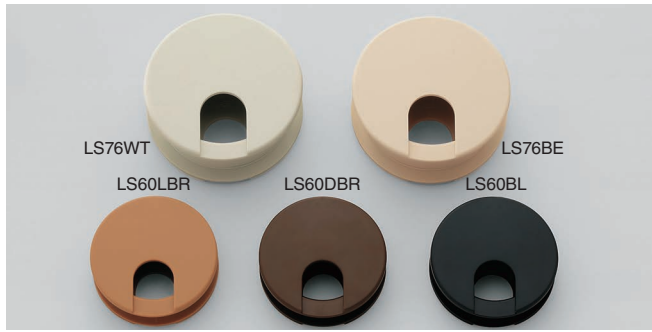

# CABLE GROMMET (PUSH-IN TYPE)

### Features

- Double sided cable grommet.
- Cap (b) is removable for wide opening.

### Cut Out Dimensions

Item Code	Item Name	Colour	Material	D	D <sub>1</sub>	D <sub>2</sub>	H	A	B	C	d	Weight	Box	Carton	
210-040-938	LS43S-WT	White	ABS	43	29.5	35.5	15		14	14.5	35	10.3 g	20 pcs	160 pcs	
210-040-939	LS43S-BE	Beige	ABS									10.3 g	20 pcs	160 pcs	
210-040-940	LS43S-LBR	Light Brown	ABS									10.3 g	20 pcs	160 pcs	
210-040-941	LS43S-DBR	Dark Brown	ABS	10.3 g	20 pcs	160 pcs									
210-040-942	LS43S-BL	Black	ABS	10.3 g	20 pcs	160 pcs									
210-040-943	LS50S-WT	White	ABS	50	34.5	40.5		17	17	16 - 26	40	13.3 g	20 pcs	160 pcs	
210-040-944	LS50S-BE	Beige	ABS									13.3 g	20 pcs	160 pcs	
210-040-945	LS50S-LBR	Light Brown	ABS									13.3 g	20 pcs	160 pcs	
210-040-946	LS50S-DBR	Dark Brown	ABS	13.3 g	20 pcs	160 pcs									
210-040-947	LS50S-BL	Black	ABS	13.3 g	20 pcs	160 pcs									
210-029-540	LSU60S-WT	White	ABS	60	42.5	48.5	11.5	27	19		12 - 18	48	11 g	20 pcs	160 pcs
210-029-541	LSU60S-BE	Beige	ABS							11 g			20 pcs	160 pcs	
210-029-542	LSU60S-LBR	Light Brown	ABS							11 g			20 pcs	160 pcs	
210-029-543	LSU60S-DBR	Dark Brown	ABS				11 g			20 pcs			160 pcs		
210-029-544	LSU60S-BL	Black	ABS				11 g			20 pcs			160 pcs		
210-029-545	LS60S-WT	White	ABS				12 g			20 pcs			160 pcs		
210-029-546	LS60S-BE	Beige	ABS	12 g	20 pcs	160 pcs									
210-029-547	LS60S-LBR	Light Brown	ABS	12 g	20 pcs	160 pcs									
210-029-548	LS60S-DBR	Dark Brown	ABS	12 g	20 pcs	160 pcs									
210-029-549	LS60S-BL	Black	ABS	12 g	20 pcs	160 pcs									
210-029-550	LS76S-WT	White	ABS	76	58.2	64.2	23.5	34	22	25 - 40		64	20 g	12 pcs	96 pcs
210-029-551	LS76S-BE	Beige	ABS										20 g	12 pcs	96 pcs
210-029-552	LS76S-LBR	Light Brown	ABS								20 g		12 pcs	96 pcs	
210-029-553	LS76S-DBR	Dark Brown	ABS				20 g				12 pcs		96 pcs		
210-029-554	LS76S-BL	Black	ABS				20 g				12 pcs		96 pcs		
							20 g				12 pcs		96 pcs		