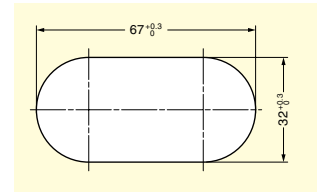

CABLE GROMMET

LN72

Features

- Double sided cable grommet.
- Applicable board thickness: 30 mm - 40 mm. Also available for 18 mm - 30 mm thickness board by cutting the slit on body.
- Lid is removable for wide opening.

Cut Out Dimensions

| Item Code | Item Name | Colour | Material | Weight | Box | Carton |
|-------------|-----------|--------|----------|--------|--------|---------|
| 210-020-562 | LN72-WT | White | ABS | 19 g | 40 pcs | 320 pcs |
| 210-020-563 | LN72-BL | Black | ABS | 19 g | 40 pcs | 320 pcs |

CABLE GROMMET

LN72S

Features

- Lid is removable for wide opening.

Cut Out Dimensions

| Item Code | Item Name | Colour | Material | Weight | Box | Carton |
|-------------|-----------|--------|----------|--------|--------|---------|
| 210-021-706 | LN72S-WT | White | ABS | 9 g | 40 pcs | 320 pcs |
| 210-021-707 | LN72S-BL | Black | ABS | 9 g | 40 pcs | 320 pcs |

CABLE GROMMET

LN72P

Features

- Without cap version of LN72S (above).

Cut Out Dimensions

LN72 (Above)

LN72S (Above)

Double sided adjustable grommet