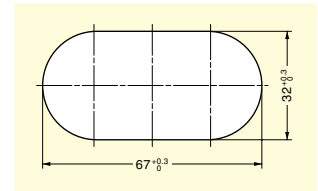

Cut Out Dimensions

| Item Code | Item Name | Colour | Material | Weight | Box | Carton |
|-------------|-----------|--------|----------|--------|--------|---------|
| 210-020-562 | LN72-WT | White | ABS | 19 g | 40 pcs | 320 pcs |
| 210-020-563 | LN72-BL | Black | ABS | 19 g | 40 pcs | 320 pcs |

CABLE GROMMET

LN72S

Features

- Lid is removable for wide opening.

Cut Out Dimensions

| Item Code | Item Name | Colour | Material | Weight | Box | Carton |
|-------------|-----------|--------|----------|--------|--------|---------|
| 210-021-706 | LN72S-WT | White | ABS | 9 g | 40 pcs | 320 pcs |
| 210-021-707 | LN72S-BL | Black | ABS | 9 g | 40 pcs | 320 pcs |

CABLE GROMMET

LN72P

Features

- Without cap version of LN72S (above).

Cut Out Dimensions

LN72 (Above)

LN72S (Above)

Double sided adjustable grommet