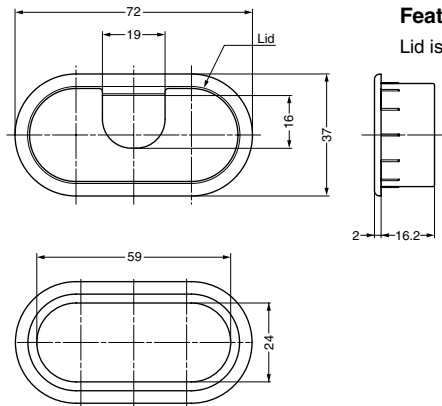

CABLE GROMMET

LN72

Features

- Double sided cable grommet.
- Applicable board thickness: 30 mm - 40 mm. Also available for 18 mm - 30 mm thickness board by cutting the slit on body.
- Lid is removable for wide opening.

Cut Out Dimensions

| Item Code | Item Name | Colour | Material | Weight | Box | Carton |
|-------------|-----------|--------|----------|--------|--------|---------|
| 210-020-562 | LN72-WT | White | ABS | 19 g | 40 pcs | 320 pcs |
| 210-020-563 | LN72-BL | Black | ABS | 19 g | 40 pcs | 320 pcs |

CABLE GROMMET

LN72S

Features

- Lid is removable for wide opening.

Cut Out Dimensions

| Item Code | Item Name | Colour | Material | Weight | Box | Carton |
|-------------|-----------|--------|----------|--------|--------|---------|
| 210-021-706 | LN72S-WT | White | ABS | 9 g | 40 pcs | 320 pcs |
| 210-021-707 | LN72S-BL | Black | ABS | 9 g | 40 pcs | 320 pcs |

CABLE GROMMET

LN72P

Features

- Without cap version of LN72S (above).

Cut Out Dimensions

LN72 (Above)

LN72S (Above)

Double sided adjustable grommet