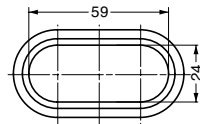

CABLE GROMMET

LN72

Features

- Double sided cable grommet.
- Applicable board thickness: 30 mm - 40 mm. Also available for 18 mm - 30 mm thickness board by cutting the slit on body.
- Lid is removable for wide opening.

Cut Out Dimensions

| Item Code | Item Name | Colour | Material | Weight | Box | Carton |
|-------------|-----------|--------|----------|--------|--------|---------|
| 210-020-562 | LN72-WT | White | ABS | 19 g | 40 pcs | 320 pcs |
| 210-020-563 | LN72-BL | Black | ABS | 19 g | 40 pcs | 320 pcs |

CABLE GROMMET

LN72S

Features

- Lid is removable for wide opening.

Cut Out Dimensions

| Item Code | Item Name | Colour | Material | Weight | Box | Carton |
|-------------|-----------|--------|----------|--------|--------|---------|
| 210-021-706 | LN72S-WT | White | ABS | 9 g | 40 pcs | 320 pcs |
| 210-021-707 | LN72S-BL | Black | ABS | 9 g | 40 pcs | 320 pcs |

One sided adjustable grommet

| Item Code | Item Name | Finish | Material | Weight | Box | Carton |
|-------------|-----------|-------------|----------|--------|--------|---------|
| 210-024-225 | LN72P-CR | Chrome | ABS | 8 g | 40 pcs | 320 pcs |
| 210-026-235 | LN72P-DC | Dull Chrome | ABS | 8 g | 40 pcs | 320 pcs |
| 210-024-226 | LN72P-GC | Gold | ABS | 8 g | 40 pcs | 320 pcs |