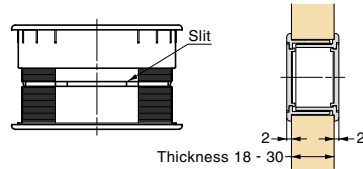

CABLE GROMMET

LN72

Features

- Double sided cable grommet.
- Applicable board thickness: 30 mm - 40 mm. Also available for 18 mm - 30 mm thickness board by cutting the slit on body.
- Lid is removable for wide opening.

Cut Out Dimensions

| Item Code | Item Name | Colour | Material | Weight | Box | Carton |
|-------------|-----------|--------|----------|--------|--------|---------|
| 210-020-562 | LN72-WT | White | ABS | 19 g | 40 pcs | 320 pcs |
| 210-020-563 | LN72-BL | Black | ABS | 19 g | 40 pcs | 320 pcs |

CABLE GROMMET

LN72S

Features

- Lid is removable for wide opening.

Cut Out Dimensions

| Item Code | Item Name | Colour | Material | Weight | Box | Carton |
|-------------|-----------|--------|----------|--------|--------|---------|
| 210-021-706 | LN72S-WT | White | ABS | 9 g | 40 pcs | 320 pcs |
| 210-021-707 | LN72S-BL | Black | ABS | 9 g | 40 pcs | 320 pcs |

CABLE GROMMET

LN72P

Features

- Without cap version of LN72S (above).

Cut Out Dimensions

LN72 (Above)

LN72S (Above)

Double sided adjustable grommet