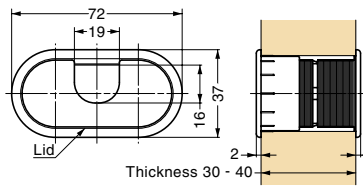

CABLE GROMMET

LN72

Features

- Double sided cable grommet.
- Applicable board thickness: 30 mm - 40 mm. Also available for 18 mm - 30 mm thickness board by cutting the slit on body.
- Lid is removable for wide opening.

Cut Out Dimensions

| Item Code | Item Name | Colour | Material | Weight | Box | Carton |
|-------------|-----------|--------|----------|--------|--------|---------|
| 210-020-562 | LN72-WT | White | ABS | 19 g | 40 pcs | 320 pcs |
| 210-020-563 | LN72-BL | Black | ABS | 19 g | 40 pcs | 320 pcs |

CABLE GROMMET

LN72S

Features

- Lid is removable for wide opening.

Cut Out Dimensions

| Item Code | Item Name | Colour | Material | Weight | Box | Carton |
|-------------|-----------|--------|----------|--------|--------|---------|
| 210-021-706 | LN72S-WT | White | ABS | 9 g | 40 pcs | 320 pcs |
| 210-021-707 | LN72S-BL | Black | ABS | 9 g | 40 pcs | 320 pcs |

CABLE GROMMET

LN72P

Features

- Without cap version of LN72S (above).

Cut Out Dimensions

LN72 (Above)

LN72S (Above)

Double sided adjustable grommet