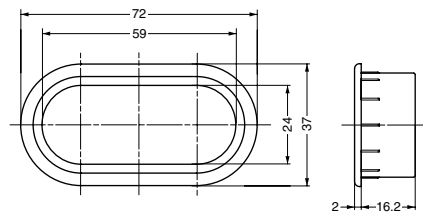

Cut Out Dimensions

| Item Code | Item Name | Colour | Material | Weight | Box | Carton |
|-------------|-----------|--------|----------|--------|--------|---------|
| 210-020-562 | LN72-WT | White | ABS | 19 g | 40 pcs | 320 pcs |
| 210-020-563 | LN72-BL | Black | ABS | 19 g | 40 pcs | 320 pcs |

CABLE GROMMET

LN72S

Features

- Lid is removable for wide opening.

Cut Out Dimensions

| Item Code | Item Name | Colour | Material | Weight | Box | Carton |
|-------------|-----------|--------|----------|--------|--------|---------|
| 210-021-706 | LN72S-WT | White | ABS | 9 g | 40 pcs | 320 pcs |
| 210-021-707 | LN72S-BL | Black | ABS | 9 g | 40 pcs | 320 pcs |

CABLE GROMMET

LN72P

Features

- Without cap version of LN72S (above).

Cut Out Dimensions

LN72 (Above)

LN72S (Above)

Double sided adjustable grommet