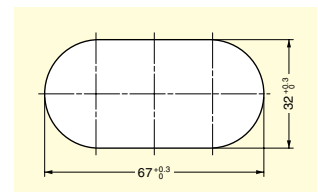

CABLE GROMMET

LN72P

Features

- Without cap version of LN72S (above).

Cut Out Dimensions

LN72 (Above)

LN72S (Above)

Double sided adjustable grommet