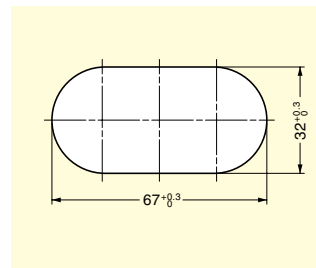

CABLE GROMMET

LN72SF

Features

- 4 different finishes available.
- Cap is removable for wide opening.

Sold Separately

Surface sheet LN72SF-ST

Combination Example

Cut Out Dimensions

Main Body

Item Code	Item Name	Colour	Material	Weight	Box	Carton
210-024-223	LN72SF-WT	White	ABS	9 g	40 pcs	320 pcs
210-024-224	LN72SF-BL	Black				

Surface Sheet (Sold Separately)

Item Code	Item Name	Colour	Weight	Box
210-025-807	LN72SF-ST-WT	White	0.9 g	1500 pcs
210-025-808	LN72SF-ST-BL	Black		
210-026-450	LN72SF-ST-MAP	Maple		700 pcs
210-026-449	LN72SF-ST-MAO	Mahogany		