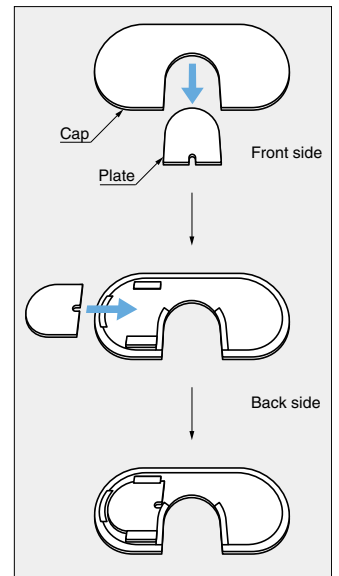

CABLE GROMMET

LN72SF

Features

- 4 different finishes available.
- Cap is removable for wide opening.

Sold Separately

Surface sheet LN72SF-ST

Combination Example

Cut Out Dimensions

Main Body

Item Code	Item Name	Colour	Material	Weight	Box	Carton
210-024-223	LN72SF-WT	White	ABS	9 g	40 pcs	320 pcs
210-024-224	LN72SF-BL	Black				

Surface Sheet (Sold Separately)

Item Code	Item Name	Colour	Weight	Box
210-025-807	LN72SF-ST-WT	White	0.9 g	1500 pcs
210-025-808	LN72SF-ST-BL	Black		
210-026-450	LN72SF-ST-MAP	Maple		700 pcs
210-026-449	LN72SF-ST-MAO	Mahogany		