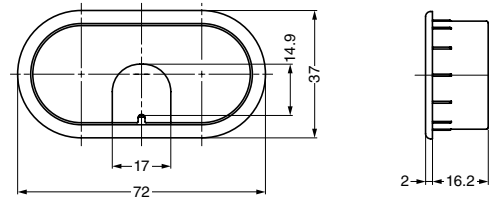

CABLE GROMMET

LN72SF

Features

- 4 different finishes available.
- Cap is removable for wide opening.

Sold Separately

Surface sheet LN72SF-ST

Combination Example

Cut Out Dimensions

Main Body

Item Code	Item Name	Colour	Material	Weight	Box	Carton
210-024-223	LN72SF-WT	White	ABS	9 g	40 pcs	320 pcs
210-024-224	LN72SF-BL	Black				

Surface Sheet (Sold Separately)

Item Code	Item Name	Colour	Weight	Box
210-025-807	LN72SF-ST-WT	White	0.9 g	1500 pcs
210-025-808	LN72SF-ST-BL	Black		
210-026-450	LN72SF-ST-MAP	Maple		700 pcs
210-026-449	LN72SF-ST-MAO	Mahogany		