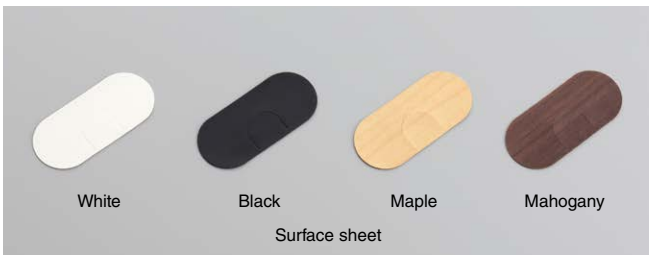

CABLE GROMMET

LN72SF

Features

- 4 different finishes available.
- Cap is removable for wide opening.

Sold Separately

Surface sheet LN72SF-ST

Combination Example

Cut Out Dimensions

Main Body

Item Code	Item Name	Colour	Material	Weight	Box	Carton
210-024-223	LN72SF-WT	White	ABS	9 g	40 pcs	320 pcs
210-024-224	LN72SF-BL	Black				

Surface Sheet (Sold Separately)

Item Code	Item Name	Colour	Weight	Box
210-025-807	LN72SF-ST-WT	White	0.9 g	1500 pcs
210-025-808	LN72SF-ST-BL	Black		
210-026-450	LN72SF-ST-MAP	Maple		700 pcs
210-026-449	LN72SF-ST-MAO	Mahogany		