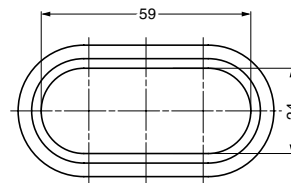

CABLE GROMMET

LN72SF

Features

- 4 different finishes available.
- Cap is removable for wide opening.

Sold Separately

Surface sheet LN72SF-ST

Combination Example

Cut Out Dimensions

Main Body

Item Code	Item Name	Colour	Material	Weight	Box	Carton
210-024-223	LN72SF-WT	White	ABS	9 g	40 pcs	320 pcs
210-024-224	LN72SF-BL	Black				

Surface Sheet (Sold Separately)

Item Code	Item Name	Colour	Weight	Box
210-025-807	LN72SF-ST-WT	White	0.9 g	1500 pcs
210-025-808	LN72SF-ST-BL	Black		
210-026-450	LN72SF-ST-MAP	Maple		700 pcs
210-026-449	LN72SF-ST-MAO	Mahogany		