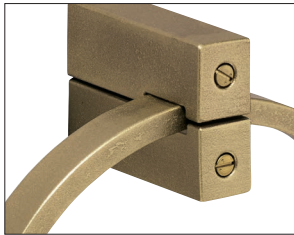

TOWEL BAR (AGED SCREW SERIES)

PXB-AS06-160

HOOKS

TOWEL BAR (AGED SCREW SERIES)

PXB-AS06-160-BR

PXB-AS06-160-SD

Generous amounts of brass cast into a nostalgic and rugged finish. Slotted front installation screws, influenced by old-fashioned American interiors.

Features

- The ring can rotate forward and backward slightly. A spring inside will return the ring to its initial position when no more force is applied.
- The ring won't bump against the wall, eliminating the need for worry about noise or scratches.
- A wide array of matching products is available, allowing for total design coordination.

Remarks

- The finish of the product can vary as the surface processing is effected by the individual properties of each section of brass.
- The slotted set screws are for decoration only. Use the included screws to mount this product.

Parts Included

- Size 4 x 50 cross-recessed pan head tapping screws
- Size M4 plain washers
- Plug (for nominal 4 screws, compatible with $\phi 6$ drill, plug length 30)

No.	Part Name	Material	Finish/Colour
①	Ring	Brass	See table below
②	Base Top		
③	Base Bottom		
④	Frame		
⑤	Size M4 x 5 Slotted Flat Head Screws	Steel	Coloured Chromate Finish
⑥	Size M6 x 6 Hexagon Socket Set Screws		See table below
			Black Chromate Finish (Trivalent)/Gold Substitute Plating