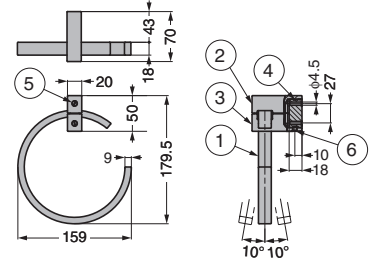

Remarks

- The finish of the product can vary as the surface processing is effected by the individual properties of each section of brass.
- The slotted set screws are for decoration only. Use the included screws to mount this product.

Parts Included

- Size 4 x 50 cross-recessed pan head tapping screws
- Size M4 plain washers
- Plug (for nominal 4 screws, compatible with $\phi 6$ drill, plug length 30)

No.	Part Name	Material	Finish/Colour
①	Ring	Brass	See table below
②	Base Top		
③	Base Bottom		
④	Frame		
⑤	Size M4 x 5 Slotted Flat Head Screws	Steel	Coloured Chromate Finish
⑥	Size M6 x 6 Hexagon Socket Set Screws		See table below
			Black Chromate Finish (Trivalent)/Gold Substitute Plating