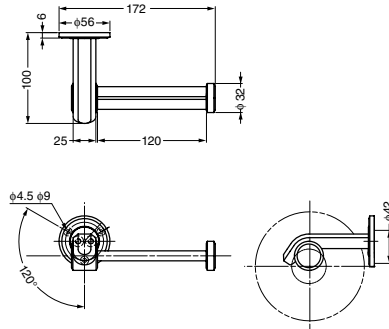

Zwei L STAINLESS STEEL TOILET PAPER HOLDER

ZL-3301

Features

- Made of highly corrosion resistant SUS316
- Ultrapremium Zwei L finish. Zwei L finish: Using top class polishing technology, these products combine the elegance of Satin with the deep glow of a Mirror.
- Comes with a plug, allowing for installation into hard surfaces like concrete
- Designed so that installation screw is not visible after installation

Parts Included

- Countersunk head wood screw 4.1x32 (SUS)
- Plug
- Hex key

Item Code	Item Name	Material	Finish	Weight	Box
280-021-834	ZL-3301	Stainless Steel (SUS316)	Zwei L Finish	800 g	1 pc

STAINLESS STEEL TOWEL BAR

KB-T

Parts Included

- Raised countersunk head tapping screw 4x20 (SUS)

Item Code	Item Name	Material	Finish	L	P	Weight	Box
110-020-209	KB-T-350	Stainless Steel (SUS303)	Mirror	350	150	325 g	1 pc
110-020-210	KB-T-450	Stainless Steel (SUS303)	Mirror	450	250	397 g	1 pc

TOWEL BAR

SWT-240

Parts Included

- Binding head tapping screw 3x16 (SUS/Brown head screw)

Item Code	Item Name	Material	Finish	Weight	Box	Carton
110-020-105	SWT-240	Natural Wood/Steel	Plain/Chrome	152 g	10 pcs	60 pcs