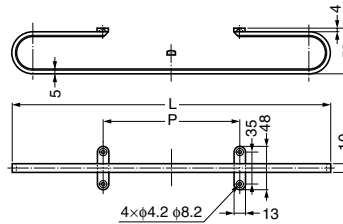

Zwei L STAINLESS STEEL TOILET PAPER HOLDER

ZL-3301

Features

- Made of highly corrosion resistant SUS316
- Ultrapremium Zwei L finish. Zwei L finish: Using top class polishing technology, these products combine the elegance of Satin with the deep glow of a Mirror.
- Comes with a plug, allowing for installation into hard surfaces like concrete
- Designed so that installation screw is not visible after installation

Parts Included

- Countersunk head wood screw 4.1x32 (SUS)
- Plug
- Hex key

Item Code	Item Name	Material	Finish	Weight	Box
280-021-834	ZL-3301	Stainless Steel (SUS316)	Zwei L Finish	800 g	1 pc

STAINLESS STEEL TOWEL BAR

KB-T

Parts Included

- Raised countersunk head tapping screw 4x20 (SUS)

Item Code	Item Name	Material	Finish	L	P	Weight	Box
110-020-209	KB-T-350	Stainless Steel (SUS303)	Mirror	350	150	325 g	1 pc
110-020-210	KB-T-450	Stainless Steel (SUS303)	Mirror	450	250	397 g	1 pc

TOWEL BAR

SWT-240

Parts Included

- Binding head tapping screw 3x16 (SUS/Brown head screw)

Item Code	Item Name	Material	Finish	Weight	Box	Carton
110-020-105	SWT-240	Natural Wood/Steel	Plain/Chrome	152 g	10 pcs	60 pcs