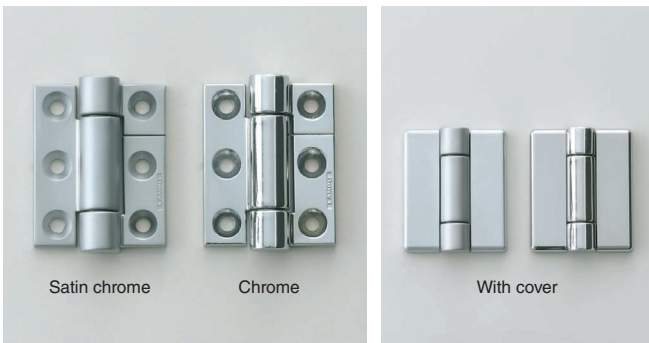

MINI TORQUE HINGE

L=R HG-MF

Features

- Hinge with friction torque holds lid/door in desired position.
- Successfully passed 20,000 open/close cycles in a private test.

Application Example

No.	Part Name	Material	Colour
①	Body A	Polyacetal (POM)	Black, White
②	Body B	Polyacetal (POM)	Black, White
③	Shaft	Stainless Steel (SUS303)	-

TORQUE HINGE

L=R SK-T-ZA

Features

- Can be used horizontal applications.
- Plastic cover provided for clean appearance.

Remarks

Recommended for use in pairs.

No.	Part Name	Material	Finish
①	Body	Zinc Alloy (ZDC)	Satin Chrome, Chrome
②	Cover	ABS	Satin Chrome, Chrome