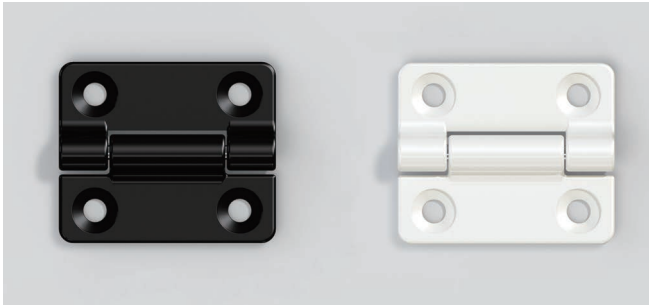

MINI TORQUE HINGE

L=R HG-MF

Features

- Hinge with friction torque holds lid/door in desired position.
- Successfully passed 20,000 open/close cycles in a private test.

Application Example

No.	Part Name	Material	Colour
①	Body A	Polyacetal (POM)	Black, White
②	Body B	Polyacetal (POM)	Black, White
③	Shaft	Stainless Steel (SUS303)	-

Item Code	Item Name	Colour	W ₁	W ₂	H ₁	H ₂	t	θ	d	Torque Moment (Per piece)		Weight	Box
170-023-854	HG-MF08-BL	Black	25	16	20	10	2	190°	φ2.4, φ4.2	7.84 ^{±25%} cN·m	0.8 ^{±25%} kgf·cm	2 g	400 pcs
170-023-855	HG-MF08-WT	White	25	16	20	10	2	190°	φ2.4, φ4.2	7.84 ^{±25%} cN·m	0.8 ^{±25%} kgf·cm	2 g	400 pcs
170-023-856	HG-MF15-BL	Black	25	16	30	20	2	190°	φ3.2, φ6.2	14.7 ^{±33%} cN·m	1.5 ^{±33%} kgf·cm	3 g	300 pcs
170-023-857	HG-MF15-WT	White	25	16	30	20	2	190°	φ3.2, φ6.2	14.7 ^{±33%} cN·m	1.5 ^{±33%} kgf·cm	3 g	300 pcs
170-023-858	HG-MF25-BL	Black	28	18	40	25	2.5	185°	φ3.2, φ6.2	24.5 ^{±33%} cN·m	2.5 ^{±33%} kgf·cm	5 g	200 pcs
170-023-859	HG-MF25-WT	White	28	18	40	25	2.5	185°	φ3.2, φ6.2	24.5 ^{±33%} cN·m	2.5 ^{±33%} kgf·cm	5 g	200 pcs

TORQUE HINGE

L=R SK-T-ZA

Features

- Can be used horizontal applications.
- Plastic cover provided for clean appearance.

Remarks

Recommended for use in pairs.

No.	Part Name	Material	Finish
①	Body	Zinc Alloy (ZDC)	Satin Chrome, Chrome
②	Cover	ABS	Satin Chrome, Chrome