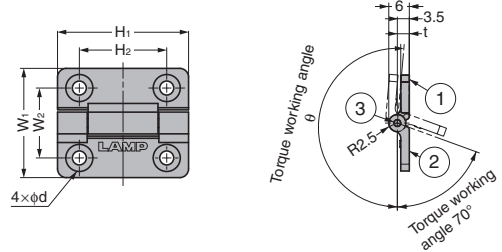

MINI TORQUE HINGE

L=R HG-MF

Features

- Hinge with friction torque holds lid/door in desired position.
- Successfully passed 20,000 open/close cycles in a private test.

Application Example

No.	Part Name	Material	Colour
①	Body A	Polyacetal (POM)	Black, White
②	Body B	Polyacetal (POM)	Black, White
③	Shaft	Stainless Steel (SUS303)	-

Item Code	Item Name	Colour	W ₁	W ₂	H ₁	H ₂	t	θ	d	Torque Moment (Per piece)		Weight	Box
170-023-854	HG-MF08-BL	Black	25	16	20	10	2	190°	φ2.4, φ4.2	7.84 ^{±25%} cN·m	0.8 ^{±25%} kgf·cm	2 g	400 pcs
170-023-855	HG-MF08-WT	White	25	16	20	10	2	190°	φ2.4, φ4.2	7.84 ^{±25%} cN·m	0.8 ^{±25%} kgf·cm	2 g	400 pcs
170-023-856	HG-MF15-BL	Black	25	16	30	20	2	190°	φ3.2, φ6.2	14.7 ^{±33%} cN·m	1.5 ^{±33%} kgf·cm	3 g	300 pcs
170-023-857	HG-MF15-WT	White	25	16	30	20	2	190°	φ3.2, φ6.2	14.7 ^{±33%} cN·m	1.5 ^{±33%} kgf·cm	3 g	300 pcs
170-023-858	HG-MF25-BL	Black	28	18	40	25	2.5	185°	φ3.2, φ6.2	24.5 ^{±33%} cN·m	2.5 ^{±33%} kgf·cm	5 g	200 pcs
170-023-859	HG-MF25-WT	White	28	18	40	25	2.5	185°	φ3.2, φ6.2	24.5 ^{±33%} cN·m	2.5 ^{±33%} kgf·cm	5 g	200 pcs

TORQUE HINGE

L=R SK-T-ZA

Features

- Can be used horizontal applications.
- Plastic cover provided for clean appearance.

Remarks

Recommended for use in pairs.

No.	Part Name	Material	Finish
①	Body	Zinc Alloy (ZDC)	Satin Chrome, Chrome
②	Cover	ABS	Satin Chrome, Chrome