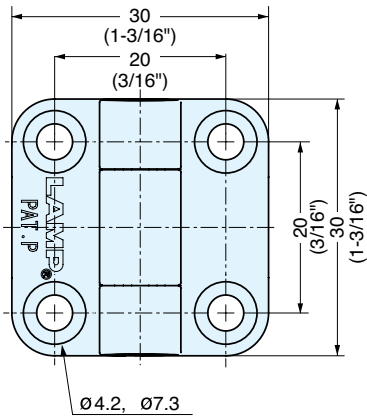

DETENT HINGE

HG-MPS2

White

Black

- Plastic hinge holds doors at 3 different positions (-10°, 120°, 170°).
- Door weight: Max 1.0kg/pair (2.2lbs/pair).
- Ideal for small equipment with light weight doors such as measuring devices, medical equipment, etc.
- Additional stopper recommended at 0° and 170°.

HINGES

DETENT HINGES

Item No.	Weight (g)	Box (pcs)	Carton (pcs)
HG-MPS2-BL	6.9	20	200
HG-MPS2-WT			

No.	Part Name	Material	Finish/Color
①	Body A	PBT	White/Black
②	Body B		
③	Cap	ABS	