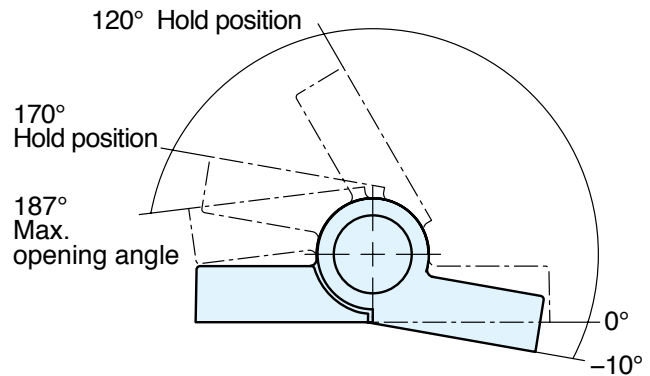

DETENT HINGE

HG-MPS2

White

Black

- Plastic hinge holds doors at 3 different positions (-10°, 120°, 170°).
- Door weight: Max 1.0kg/pair (2.2lbs/pair).
- Ideal for small equipment with light weight doors such as measuring devices, medical equipment, etc.
- Additional stopper recommended at 0° and 170°.

HINGES

DETENT HINGES

Item No.	Weight (g)	Box (pcs)	Carton (pcs)
HG-MPS2-BL	6.9	20	200
HG-MPS2-WT			

No.	Part Name	Material	Finish/Color
①	Body A	PBT	White/Black
②	Body B		
③	Cap	ABS	