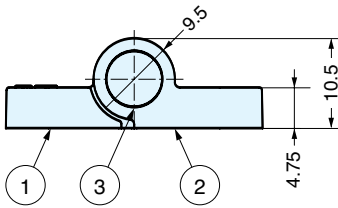

DETENT HINGE

HG-MPS2

White

Black

- Plastic hinge holds doors at 3 different positions (-10°, 120°, 170°).
- Door weight: Max 1.0kg/pair (2.2lbs/pair).
- Ideal for small equipment with light weight doors such as measuring devices, medical equipment, etc.
- Additional stopper recommended at 0° and 170°.

HINGES

DETENT HINGES

Item No.	Weight (g)	Box (pcs)	Carton (pcs)
HG-MPS2-BL	6.9	20	200
HG-MPS2-WT			

No.	Part Name	Material	Finish/Color
①	Body A	PBT	White/Black
②	Body B		
③	Cap	ABS	