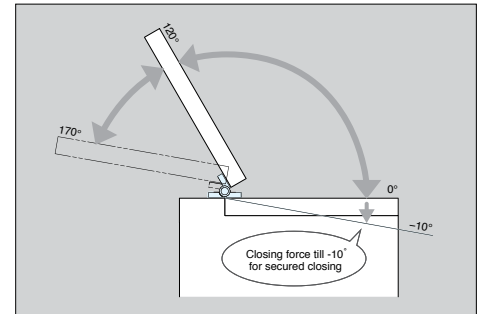

Item No.	Weight (g)	Box (pcs)	Carton (pcs)
HG-MPS2-BL	6.9	20	200
HG-MPS2-WT			

No.	Part Name	Material	Finish/Color
①	Body A	PBT	White/Black
②	Body B		
③	Cap	ABS