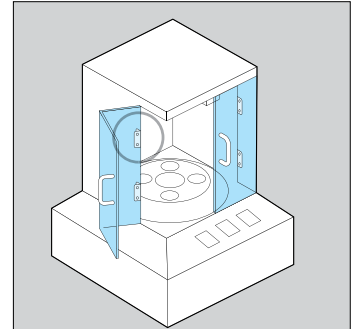

DETENT HINGE

HG-MPS2

White

Black

- Plastic hinge holds doors at 3 different positions (-10°, 120°, 170°).
- Door weight: Max 1.0kg/pair (2.2lbs/pair).
- Ideal for small equipment with light weight doors such as measuring devices, medical equipment, etc.
- Additional stopper recommended at 0° and 170°.

HINGES

DETENT HINGES

Item No.	Weight (g)	Box (pcs)	Carton (pcs)
HG-MPS2-BL	6.9	20	200
HG-MPS2-WT			

No.	Part Name	Material	Finish/Color
①	Body A	PBT	White/Black
②	Body B		
③	Cap	ABS	