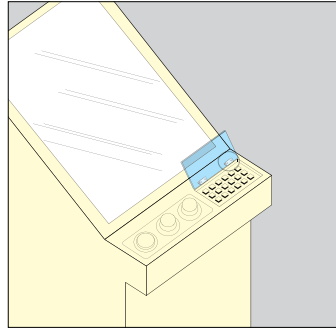

Item No.	Weight (g)	Box (pcs)	Carton (pcs)
HG-MPS2-BL	6.9	20	200
HG-MPS2-WT			

No.	Part Name	Material	Finish/Color
①	Body A	PBT	White/Black
②	Body B		
③	Cap	ABS