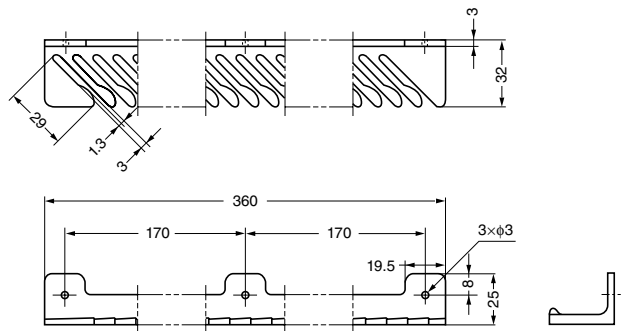

TIE RACK

TIE-33

Parts Included

Wood screws

Application Example

Item Code	Item Name	Material	Colour	Load Capacity/position	Weight	Box	Carton	
110-020-126	TIE-33BR	Polycarbonate (PC)	Brown	2.94 N	0.3 kgf	50 g	20 pcs	300 pcs
110-020-127	TIE-33I	Polycarbonate (PC)	Ivory	2.94 N	0.3 kgf	50 g	20 pcs	300 pcs