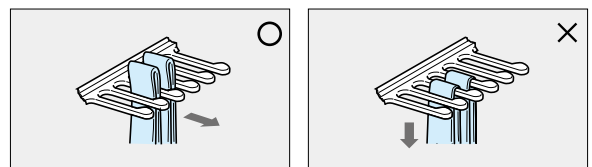

TIE RACK

TIE-33

Parts Included

Wood screws

Application Example

Item Code	Item Name	Material	Colour	Load Capacity/position	Weight	Box	Carton	
110-020-126	TIE-33BR	Polycarbonate (PC)	Brown	2.94 N	0.3 kgf	50 g	20 pcs	300 pcs
110-020-127	TIE-33I	Polycarbonate (PC)	Ivory	2.94 N	0.3 kgf	50 g	20 pcs	300 pcs