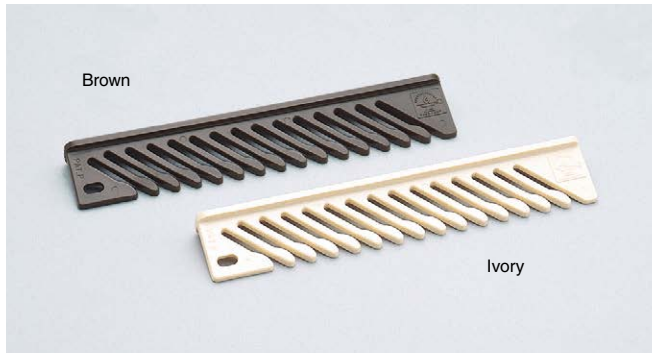

TIE RACK

TIEM

Remarks

Screws not included.

Application Example

Item Code	Item Name	Material	Colour	Load Capacity/position	Weight	Box	Carton	
110-020-124	TIEM-BR	Polycarbonate (PC)	Brown	2.94 N	0.3 kgf	22 g	20 pcs	400 pcs
110-020-125	TIEM-I	Polycarbonate (PC)	Ivory	2.94 N	0.3 kgf	22 g	20 pcs	400 pcs

TIE RACK

TIE-33

Parts Included

Wood screws

Application Example

Item Code	Item Name	Material	Colour	Load Capacity/position	Weight	Box	Carton	
110-020-126	TIE-33BR	Polycarbonate (PC)	Brown	2.94 N	0.3 kgf	50 g	20 pcs	300 pcs
110-020-127	TIE-33I	Polycarbonate (PC)	Ivory	2.94 N	0.3 kgf	50 g	20 pcs	300 pcs