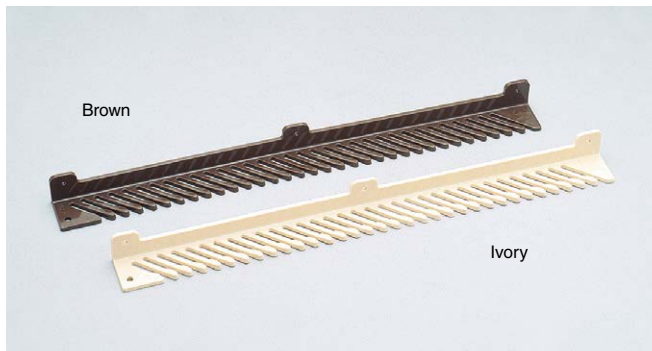

TIE RACK

TIEM

Remarks

Screws not included.

Application Example

Item Code	Item Name	Material	Colour	Load Capacity/position	Weight	Box	Carton	
110-020-124	TIEM-BR	Polycarbonate (PC)	Brown	2.94 N	0.3 kgf	22 g	20 pcs	400 pcs
110-020-125	TIEM-I	Polycarbonate (PC)	Ivory	2.94 N	0.3 kgf	22 g	20 pcs	400 pcs

TIE RACK

TIE-33

Parts Included

Wood screws

Application Example

Item Code	Item Name	Material	Colour	Load Capacity/position	Weight	Box	Carton	
110-020-126	TIE-33BR	Polycarbonate (PC)	Brown	2.94 N	0.3 kgf	50 g	20 pcs	300 pcs
110-020-127	TIE-33I	Polycarbonate (PC)	Ivory	2.94 N	0.3 kgf	50 g	20 pcs	300 pcs