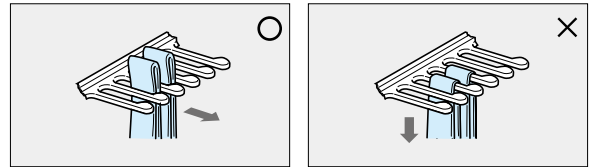

TIE RACK

TIEM

Remarks

Screws not included.

Application Example

Item Code	Item Name	Material	Colour	Load Capacity/position	Weight	Box	Carton	
110-020-124	TIEM-BR	Polycarbonate (PC)	Brown	2.94 N	0.3 kgf	22 g	20 pcs	400 pcs
110-020-125	TIEM-I	Polycarbonate (PC)	Ivory	2.94 N	0.3 kgf	22 g	20 pcs	400 pcs