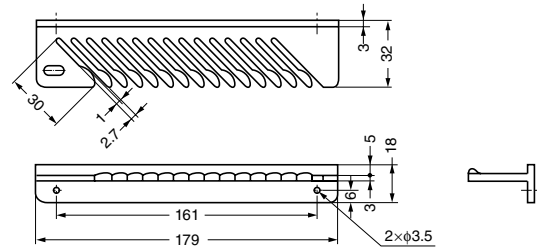

TIE RACK

TIEM

Remarks

Screws not included.

Application Example

Item Code	Item Name	Material	Colour	Load Capacity/position	Weight	Box	Carton	
110-020-124	TIEM-BR	Polycarbonate (PC)	Brown	2.94 N	0.3 kgf	22 g	20 pcs	400 pcs
110-020-125	TIEM-I	Polycarbonate (PC)	Ivory	2.94 N	0.3 kgf	22 g	20 pcs	400 pcs

TIE RACK

TIE-33

Parts Included

Wood screws

Application Example

Item Code	Item Name	Material	Colour	Load Capacity/position	Weight	Box	Carton	
110-020-126	TIE-33BR	Polycarbonate (PC)	Brown	2.94 N	0.3 kgf	50 g	20 pcs	300 pcs
110-020-127	TIE-33I	Polycarbonate (PC)	Ivory	2.94 N	0.3 kgf	50 g	20 pcs	300 pcs