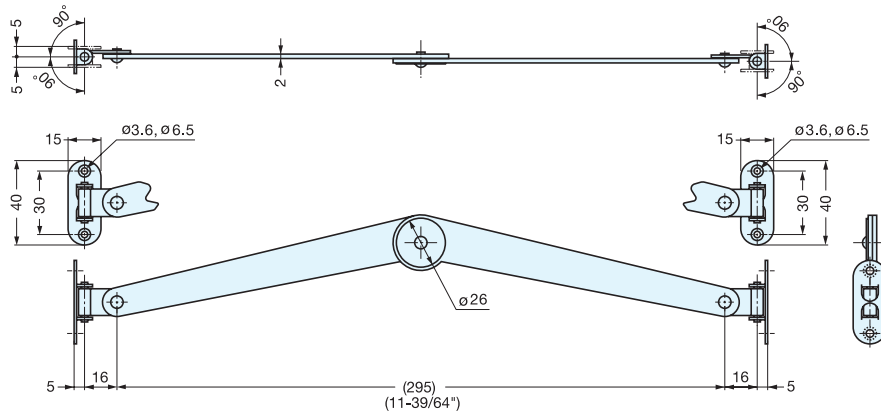

# F-100, 150, 200, 250

- Not load bearing keeps lids from over extending.
- Can be installed individually or in pairs.
- Handed: Specific left and right hand mounting.

Item No.		L	D	(A)	t	Weight (g)	Box (pcs)	Carton (pcs)
Right	Left							
F-100R	F-100L	100 (3-15/16")	16.0	6.5	1.0	13	50	500
F-150R	F-150L	150 (5-29/32")	22.0		1.2	30		
F-200R	F-200L	198 (7-51/64")	22.5	9.0	1.5	65	30	300
F-250R	F-250L	250 (9-27/32")			1.5	65		

# F-300

- Not load bearing keeps lids from over extending.
- Can be installed individually or in pairs.
- Non-Handed: Can be installed on left or right side.

Item No.	Weight (g)	Box (pcs)	Carton (pcs)
F-300	113	10	100