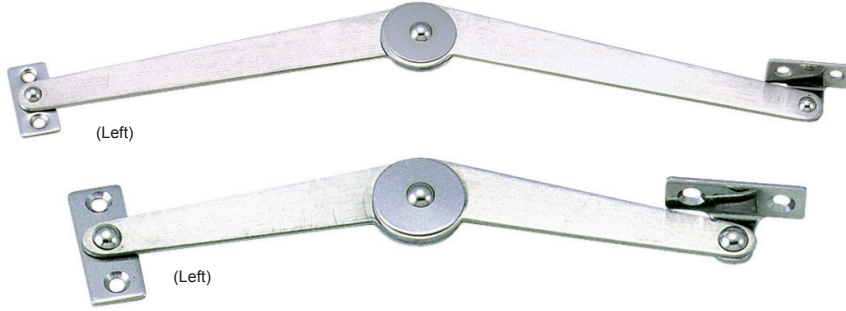

# LID STAY (W/O CATCH)

# F-100, 150, 200, 250

- Not load bearing keeps lids from over extending.
- Can be installed individually or in pairs.
- Handed: Specific left and right hand mounting.

Item No.		L	D	(A)	t	Weight (g)	Box (pcs)	Carton (pcs)
Right	Left							
F-100R	F-100L	100 (3-15/16")	16.0	6.5	1.0	13	50	500
F-150R	F-150L	150 (5-29/32")	22.0		1.2	30		
F-200R	F-200L	198 (7-51/64")	22.5	9.0	1.5	65	30	300
F-250R	F-250L	250 (9-27/32")			1.5	65		

Material	Finish
304 Stainless Steel	Satin