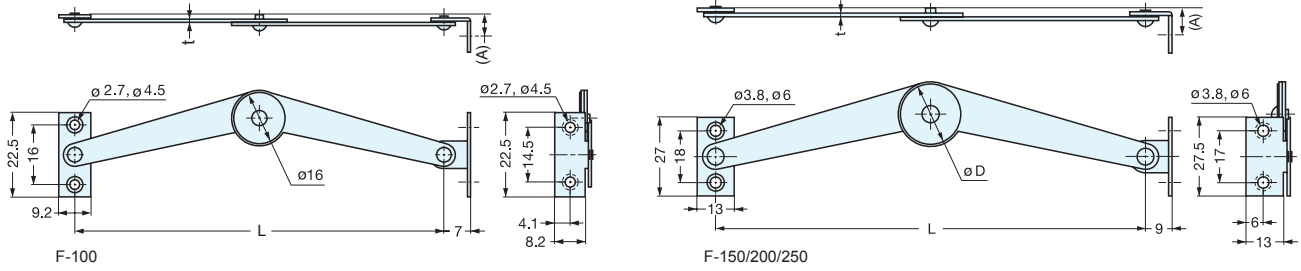

# LID STAY (W/O CATCH)

# F-100, 150, 200, 250

- Not load bearing keeps lids from over extending.
- Can be installed individually or in pairs.
- Handed: Specific left and right hand mounting.

Item No.		L	D	(A)	t	Weight (g)	Box (pcs)	Carton (pcs)
Right	Left							
F-100R	F-100L	100 (3-15/16")	16.0	6.5	1.0	13	50	500
F-150R	F-150L	150 (5-29/32")	22.0		1.2	30		
F-200R	F-200L	198 (7-51/64")	22.5	9.0	1.5	65	30	300
F-250R	F-250L	250 (9-27/32")			1.5	65		

# F-300

- Not load bearing keeps lids from over extending.
- Can be installed individually or in pairs.
- Non-Handed: Can be installed on left or right side.

Item No.	Weight (g)	Box (pcs)	Carton (pcs)
F-300	113	10	100