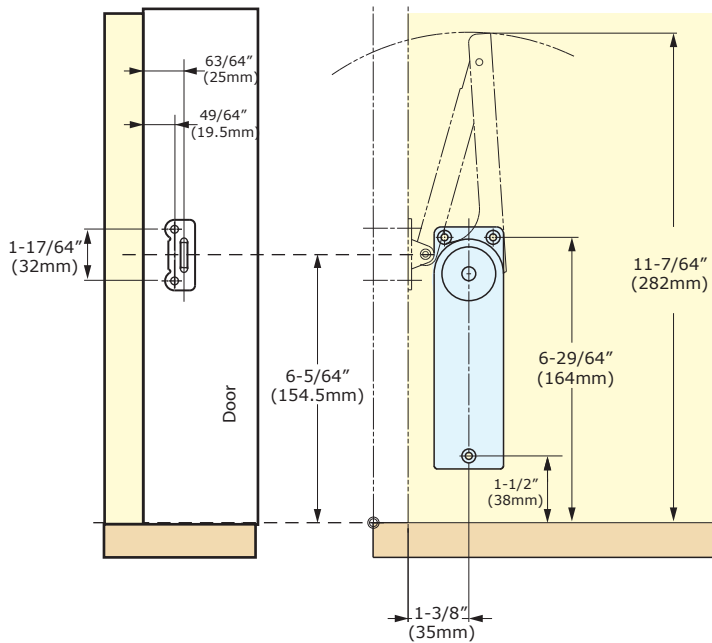

Overlay Piano / Butt Hinge Installation

Drop Hinge Installation (SDH-001)

Inset Piano / Butt Hinge Installation

Door Weight Range (Per pair)

Door Height (inch)	HDS-K		HDS-M		HDS-H	
	Min	Max	Min	Max	Min	Max
12	20.2	28.8	28.8	36.0	36.0	43.3
13	18.6	26.6	26.6	33.2	33.2	40.0
14	17.3	24.7	24.7	30.9	30.9	37.1
15	16.1	23.1	23.1	28.8	28.8	34.7
16	15.1	21.6	21.6	27.0	27.0	32.5
17	14.2	20.4	20.4	25.4	25.4	30.6
18	13.4	19.2	19.2	24.0	24.0	28.9
19	12.7	18.2	18.2	22.7	22.7	27.4
20	12.1	17.3	17.3	21.6	21.6	26.0
21	11.5	16.5	16.5	20.6	20.6	24.8
22	11.0	15.7	15.7	19.6	19.6	23.6
23	10.5	15.0	15.0	18.8	18.8	22.6
24	10.1	14.4	14.4	18.0	18.0	21.7
25	9.7	13.8	13.8	17.3	17.3	20.8
26	9.3	13.3	13.3	16.6	16.6	20.0
27	9.0	12.8	12.8	16.0	16.0	19.3
28	8.6	12.3	12.3	15.4	15.4	18.6