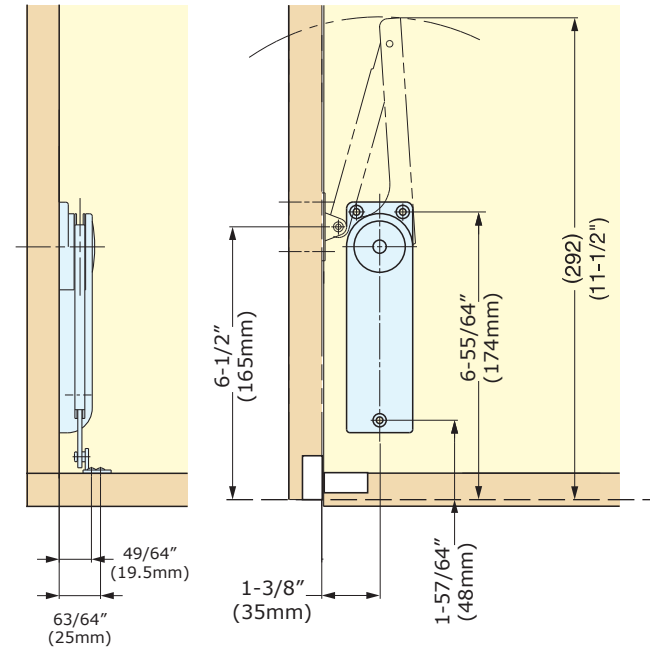

Overlay Piano / Butt Hinge Installation

Drop Hinge Installation (SDH-001)

Inset Piano / Butt Hinge Installation

Door Weight Range (Per pair)

Door Height (inch)	HDS-K		HDS-M		HDS-H	
	Min	Max	Min	Max	Min	Max
12	20.2	28.8	28.8	36.0	36.0	43.3
13	18.6	26.6	26.6	33.2	33.2	40.0
14	17.3	24.7	24.7	30.9	30.9	37.1
15	16.1	23.1	23.1	28.8	28.8	34.7
16	15.1	21.6	21.6	27.0	27.0	32.5
17	14.2	20.4	20.4	25.4	25.4	30.6
18	13.4	19.2	19.2	24.0	24.0	28.9
19	12.7	18.2	18.2	22.7	22.7	27.4
20	12.1	17.3	17.3	21.6	21.6	26.0
21	11.5	16.5	16.5	20.6	20.6	24.8
22	11.0	15.7	15.7	19.6	19.6	23.6
23	10.5	15.0	15.0	18.8	18.8	22.6
24	10.1	14.4	14.4	18.0	18.0	21.7
25	9.7	13.8	13.8	17.3	17.3	20.8
26	9.3	13.3	13.3	16.6	16.6	20.0
27	9.0	12.8	12.8	16.0	16.0	19.3
28	8.6	12.3	12.3	15.4	15.4	18.6