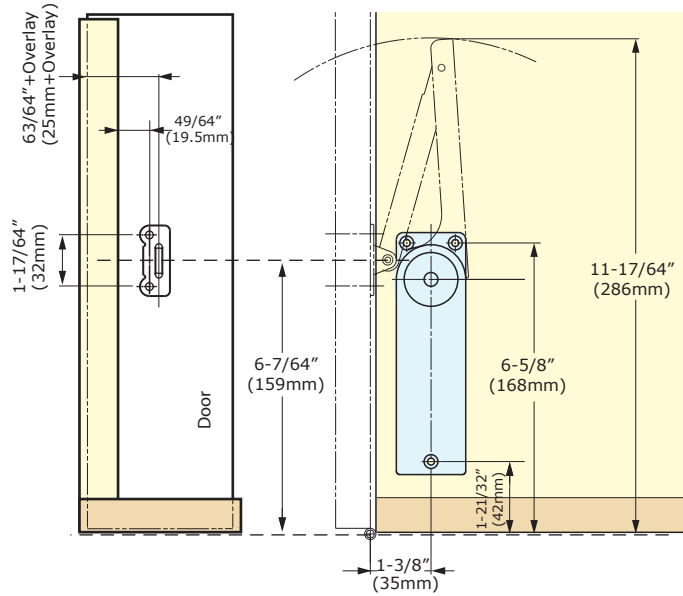

Overlay Piano / Butt Hinge Installation

Drop Hinge Installation (SDH-001)

Inset Piano / Butt Hinge Installation

Door Weight Range (Per pair)

Door Height (inch)	HDS-K		HDS-M		HDS-H	
	Min	Max	Min	Max	Min	Max
12	20.2	28.8	28.8	36.0	36.0	43.3
13	18.6	26.6	26.6	33.2	33.2	40.0
14	17.3	24.7	24.7	30.9	30.9	37.1
15	16.1	23.1	23.1	28.8	28.8	34.7
16	15.1	21.6	21.6	27.0	27.0	32.5
17	14.2	20.4	20.4	25.4	25.4	30.6
18	13.4	19.2	19.2	24.0	24.0	28.9
19	12.7	18.2	18.2	22.7	22.7	27.4
20	12.1	17.3	17.3	21.6	21.6	26.0
21	11.5	16.5	16.5	20.6	20.6	24.8
22	11.0	15.7	15.7	19.6	19.6	23.6
23	10.5	15.0	15.0	18.8	18.8	22.6
24	10.1	14.4	14.4	18.0	18.0	21.7
25	9.7	13.8	13.8	17.3	17.3	20.8
26	9.3	13.3	13.3	16.6	16.6	20.0
27	9.0	12.8	12.8	16.0	16.0	19.3
28	8.6	12.3	12.3	15.4	15.4	18.6