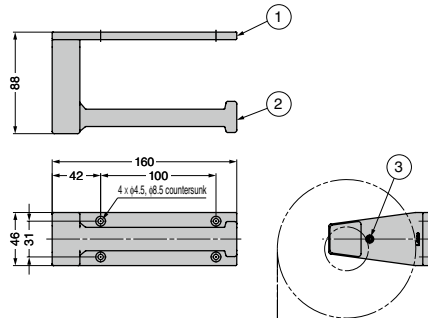

### Parts Included

- Size 4 x 35 cross-recessed flat head tapping screws
- Plug (for nominal 4 screws, compatible with  $\phi 6$  drill, plug length 30)

No.	Part Name	Material	Finish/Colour
①	Base	Brass	See table below
②	Arm		
③	Size M6 x 6 Hexagon Socket Set Screws	Steel	Black Chromate Finish (Trivalent)

### Parts Included

- Size 4 x 50 cross-recessed pan head tapping screws
- Size M4 plain washers
- Plug (for nominal 4 screws, compatible with  $\phi 6$  drill, plug length 30)

No.	Part Name	Material	Finish/Colour
①	Main Body	Brass	See table below
②	Arm		Coloured Chromate Finish
③	Frame		See table below
④	Size M4 x 5 Slotted Flat Head Screws	Steel	See table below
⑤	Size M6 x 6 Hexagon Socket Set Screws		