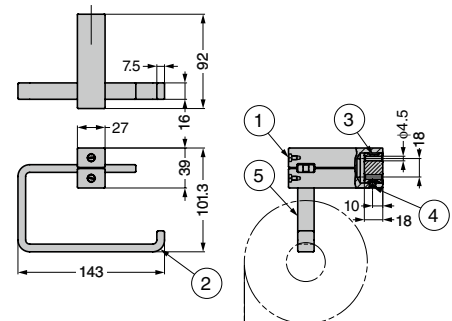

### Parts Included

- Size 4 x 35 cross-recessed flat head tapping screws
- Plug (for nominal 4 screws, compatible with  $\phi 6$  drill, plug length 30)

No.	Part Name	Material	Finish/Colour
①	Base	Brass	See table below
②	Arm		
③	Size M6 x 6 Hexagon Socket Set Screws	Steel	Black Chromate Finish (Trivalent)

### Parts Included

- Size 4 x 50 cross-recessed pan head tapping screws
- Size M4 plain washers
- Plug (for nominal 4 screws, compatible with  $\phi 6$  drill, plug length 30)

No.	Part Name	Material	Finish/Colour
①	Main Body	Brass	See table below
②	Arm		Coloured Chromate Finish
③	Frame		See table below
④	Size M4 x 5 Slotted Flat Head Screws	Steel	See table below
⑤	Size M6 x 6 Hexagon Socket Set Screws		