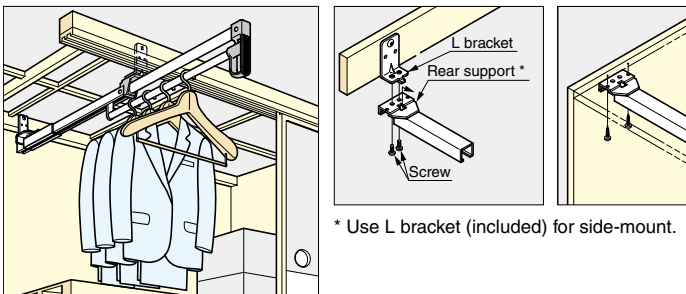

# EXTENSION HANGER

TE700, TE800

**Features**

- Space-saving, undermount design for narrow, deep spaces.
- Ideal for wardrobe and large storage furniture which have a deep depth.
- 200 mm rear support can be adjusted for shorter/longer spaces.

**Remarks**

Cabinet depth : TE700 (Min. 700 mm), TE800 (Min. 800 mm).

**Parts Included**

Round head wood screws 4.5x20

| No. | Part Name    | Material | Finish/Colour |
|-----|--------------|----------|---------------|
| ①   | Hanger Pipe  | Steel    | Chrome        |
| ②   | Sliding Rail | Steel    | Chrome        |
| ③   | Fix Rail     | Steel    | Metalic Brown |
| ④   | Rear Support | Steel    | Metalic Brown |
| ⑤   | L Bracket    | Steel    | Metalic Brown |
| ⑥   | Guide Cap    | Plastic  | Black         |
| ⑦   | Knob         | Plastic  | Black         |