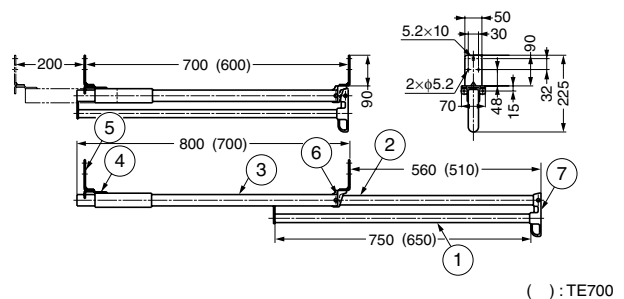

# EXTENSION HANGER

TE700, TE800

**Features**

- Space-saving, undermount design for narrow, deep spaces.
- Ideal for wardrobe and large storage furniture which have a deep depth.
- 200 mm rear support can be adjusted for shorter/longer spaces.

**Remarks**

Cabinet depth : TE700 (Min. 700 mm), TE800 (Min. 800 mm).

**Parts Included**

Round head wood screws 4.5x20

| No. | Part Name    | Material | Finish/Colour |
|-----|--------------|----------|---------------|
| ①   | Hanger Pipe  | Steel    | Chrome        |
| ②   | Sliding Rail | Steel    | Chrome        |
| ③   | Fix Rail     | Steel    | Metalic Brown |
| ④   | Rear Support | Steel    | Metalic Brown |
| ⑤   | L Bracket    | Steel    | Metalic Brown |
| ⑥   | Guide Cap    | Plastic  | Black         |
| ⑦   | Knob         | Plastic  | Black         |

| Item Code   | Item Name | Length | Travel Length | Depth Dimension | Load Capacity |        | Weight | Box  | Carton |
|-------------|-----------|--------|---------------|-----------------|---------------|--------|--------|------|--------|
| 110-020-147 | TE-700    | 700    | 520           | 600 - 800       | 196 N         | 20 kgf | 2.4 kg | 1 pc | 6 pcs  |
| 110-020-148 | TE-800    | 800    | 570           | 700 - 900       | 196 N         | 20 kgf | 2.7 kg | 1 pc | 6 pcs  |