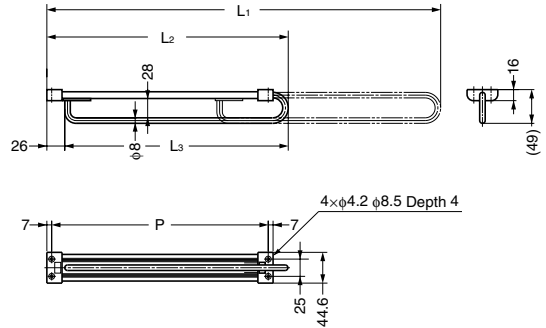

# EXTENSION HANGER

UH

**Features**

Space-saving, undermount design for narrow spaces.

**Parts Included**

Tapping screw 4x25 (SUS)

| Part Name    | Material                 | Finish/Colour |
|--------------|--------------------------|---------------|
| End Cap      | Polyamide (PA)           | Black         |
| Guide Block  | Polyethylene (PE)        | Black         |
| Hanger Rod   | Stainless Steel (SUS304) | Satin         |
| Rod Retainer | Steel                    | Chrome        |

| Item Code   | Item Name | L <sub>1</sub> | L <sub>2</sub> | L <sub>3</sub> | P   | Load Capacity |       | Weight | Box   | Carton |
|-------------|-----------|----------------|----------------|----------------|-----|---------------|-------|--------|-------|--------|
| 110-021-045 | UH-300    | 491            | 300            | 274            | 264 | 29.4 N        | 3 kgf | 365 g  | 5 pcs | 30 pcs |
| 110-021-046 | UH-350    | 571            | 350            | 324            | 314 | 29.4 N        | 3 kgf | 440 g  | 5 pcs | 30 pcs |
| 110-021-047 | UH-400    | 636            | 400            | 374            | 364 | 29.4 N        | 3 kgf | 505 g  | 5 pcs | 30 pcs |
| 110-021-048 | UH-450    | 721            | 450            | 424            | 414 | 29.4 N        | 3 kgf | 570 g  | 5 pcs | 30 pcs |

**Remarks**

Cabinet depth : TE700 (Min. 700 mm), TE800 (Min. 800 mm).

**Parts Included**

Round head wood screws 4.5x20

| No. | Part Name    | Material | Finish/Colour |
|-----|--------------|----------|---------------|
| ①   | Hanger Pipe  | Steel    | Chrome        |
| ②   | Sliding Rail | Steel    | Chrome        |
| ③   | Fix Rail     | Steel    | Metalic Brown |
| ④   | Rear Support | Steel    | Metalic Brown |
| ⑤   | L Bracket    | Steel    | Metalic Brown |
| ⑥   | Guide Cap    | Plastic  | Black         |
| ⑦   | Knob         | Plastic  | Black         |