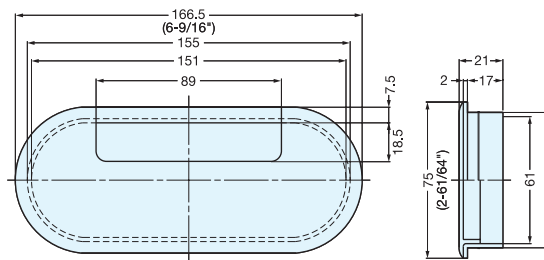

CABLE GROMMET

S445, S51, S60, S76, S89

Bore Dimensions

Please specify the finish when ordering.

Material	Finish
ABS	White (WHT), Black (BLK)

Item No.	D	D ₁	D ₂	H	H ₁	H ₂	h ₁	h ₂	A	B	d	Weight (g)	Box (pcs)	Carton (pcs)
S445	45.0 (1-25/32")	38.8 (1-17/32")	34.0	19.7	3.3	16.4	2.0	1.3	16.7	12.5	38.5	8.7	100	1200
S51	51.0 (2")	44.5 (1-3/4")	39.7	19.9	3.6	16.3		1.6	19.0	15.5	44.2	11.1		800
S60	60.5 (2-3/8")	48.8 (1-59/64")	44.0	19.8		16.2			20.8	19.0	48.5	13.7		600
S76	76.5 (3-1/64")	64.4 (2-17/32")	59.0	20.3	4.2	16.1	2.6	1.5	21.5	21.5	64.2	21.8	50	350
S89	89.4 (3-33/64")	76.5 (3-1/64")	71.4	20.6	4.1	16.5			25.0	22.0	76.5	30.3		250

CABLE GROMMET

S165-76

Bore Dimensions

Please specify the finish when ordering.

Item No.	Weight (g)	Box (pcs)	Carton (pcs)	Material	Finish
S165-76	47.7	150	1500	ABS	White (WHT), Black (BLK)