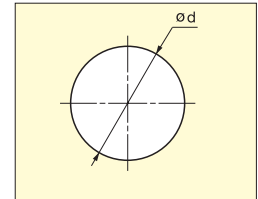

CABLE GROMMET

S445, S51, S60, S76, S89

Bore Dimensions

Please specify the finish when ordering.

Material	Finish
ABS	White (WHT), Black (BLK)

Item No.	D	D ₁	D ₂	H	H ₁	H ₂	h ₁	h ₂	A	B	d	Weight (g)	Box (pcs)	Carton (pcs)
S445	45.0 (1-25/32")	38.8 (1-17/32")	34.0	19.7	3.3	16.4	2.0	1.3	16.7	12.5	38.5	8.7	100	1200
S51	51.0 (2")	44.5 (1-3/4")	39.7	19.9	3.6	16.3		1.6	19.0	15.5	44.2	11.1		800
S60	60.5 (2-3/8")	48.8 (1-59/64")	44.0	19.8		16.2			20.8	19.0	48.5	13.7		600
S76	76.5 (3-1/64")	64.4 (2-17/32")	59.0	20.3	4.2	16.1	2.6	1.5	21.5	21.5	64.2	21.8	50	350
S89	89.4 (3-33/64")	76.5 (3-1/64")	71.4	20.6	4.1	16.5			25.0	22.0	76.5	30.3		250

CABLE GROMMET

S165-76

Bore Dimensions

Please specify the finish when ordering.

Item No.	Weight (g)	Box (pcs)	Carton (pcs)	Material	Finish
S165-76	47.7	150	1500	ABS	White (WHT), Black (BLK)