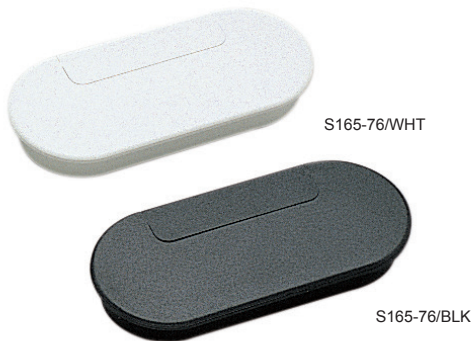

CABLE GROMMET

S445, S51, S60, S76, S89

Bore Dimensions

Please specify the finish when ordering.

Material	Finish
ABS	White (WHT), Black (BLK)

Item No.	D	D ₁	D ₂	H	H ₁	H ₂	h ₁	h ₂	A	B	d	Weight (g)	Box (pcs)	Carton (pcs)
S445	45.0 (1-25/32")	38.8 (1-17/32")	34.0	19.7	3.3	16.4	2.0	1.3	16.7	12.5	38.5	8.7	100	1200
S51	51.0 (2")	44.5 (1-3/4")	39.7	19.9	3.6	16.3		1.6	19.0	15.5	44.2	11.1		800
S60	60.5 (2-3/8")	48.8 (1-59/64")	44.0	19.8		16.2			20.8	19.0	48.5	13.7		600
S76	76.5 (3-1/64")	64.4 (2-17/32")	59.0	20.3	4.2	16.1	2.6	1.5	21.5	21.5	64.2	21.8	50	350
S89	89.4 (3-33/64")	76.5 (3-1/64")	71.4	20.6	4.1	16.5			25.0	22.0	76.5	30.3		250

CABLE GROMMET

S165-76

Bore Dimensions

Please specify the finish when ordering.

Item No.	Weight (g)	Box (pcs)	Carton (pcs)	Material	Finish
S165-76	47.7	150	1500	ABS	White (WHT), Black (BLK)