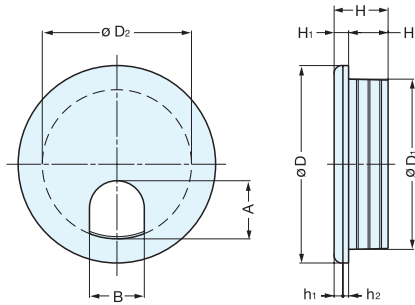

CABLE GROMMET

S445, S51, S60, S76, S89

Bore Dimensions

Please specify the finish when ordering.

Material	Finish
ABS	White (WHT), Black (BLK)

Item No.	D	D ₁	D ₂	H	H ₁	H ₂	h ₁	h ₂	A	B	d	Weight (g)	Box (pcs)	Carton (pcs)
S445	45.0 (1-25/32")	38.8 (1-17/32")	34.0	19.7	3.3	16.4	2.0	1.3	16.7	12.5	38.5	8.7	100	1200
S51	51.0 (2")	44.5 (1-3/4")	39.7	19.9	3.6	16.3		1.6	19.0	15.5	44.2	11.1		800
S60	60.5 (2-3/8")	48.8 (1-59/64")	44.0	19.8		16.2			20.8	19.0	48.5	13.7		600
S76	76.5 (3-1/64")	64.4 (2-17/32")	59.0	20.3	4.2	16.1	2.6	1.5	21.5	21.5	64.2	21.8	50	350
S89	89.4 (3-33/64")	76.5 (3-1/64")	71.4	20.6	4.1	16.5			25.0	22.0	76.5	30.3		250

CABLE GROMMET

S165-76

Bore Dimensions

Please specify the finish when ordering.

Item No.	Weight (g)	Box (pcs)	Carton (pcs)	Material	Finish
S165-76	47.7	150	1500	ABS	White (WHT), Black (BLK)