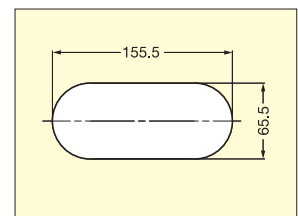

CABLE GROMMET

S445, S51, S60, S76, S89

Bore Dimensions

Please specify the finish when ordering.

Material	Finish
ABS	White (WHT), Black (BLK)

Item No.	D	D ₁	D ₂	H	H ₁	H ₂	h ₁	h ₂	A	B	d	Weight (g)	Box (pcs)	Carton (pcs)
S445	45.0 (1-25/32")	38.8 (1-17/32")	34.0	19.7	3.3	16.4	2.0	1.3	16.7	12.5	38.5	8.7	100	1200
S51	51.0 (2")	44.5 (1-3/4")	39.7	19.9	3.6	16.3		1.6	19.0	15.5	44.2	11.1		800
S60	60.5 (2-3/8")	48.8 (1-59/64")	44.0	19.8		16.2			20.8	19.0	48.5	13.7		600
S76	76.5 (3-1/64")	64.4 (2-17/32")	59.0	20.3	4.2	16.1	2.6	1.5	21.5	21.5	64.2	21.8	50	350
S89	89.4 (3-33/64")	76.5 (3-1/64")	71.4	20.6	4.1	16.5			25.0	22.0	76.5	30.3		250

CABLE GROMMET

S165-76

Bore Dimensions

Please specify the finish when ordering.

Item No.	Weight (g)	Box (pcs)	Carton (pcs)	Material	Finish
S165-76	47.7	150	1500	ABS	White (WHT), Black (BLK)