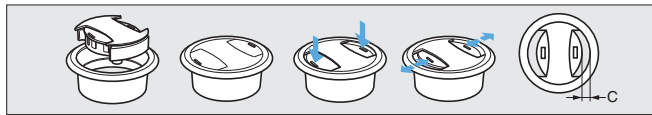

CABLE GROMMET

S70, S91

Features

- For thin cables, slide the part (a).
- All the front parts are removable for wide opening.

Cut Out Dimensions

Application

Item Code	Item Name	Colour	Material	D	D ₁	D ₂	A	B	C	d	Weight	Box	Carton
210-028-542	S70W	White	ABS	70.5	60	56	19	41.5	7	60	29 g	15 pcs	150 pcs
210-028-543	S70CM	Ivory	ABS	70.5	60	56	19	41.5	7	60	29 g	15 pcs	150 pcs
210-028-544	S70G	Grey	ABS	70.5	60	56	19	41.5	7	60	29 g	15 pcs	150 pcs
210-028-545	S70BR	Brown	ABS	70.5	60	56	19	41.5	7	60	29 g	15 pcs	150 pcs
210-028-546	S70B	Black	ABS	70.5	60	56	19	41.5	7	60	29 g	15 pcs	150 pcs
210-028-547	S91W	White	ABS	91	80	76	25	55	10	80	40 g	10 pcs	80 pcs
210-028-548	S91CM	Ivory	ABS	91	80	76	25	55	10	80	40 g	10 pcs	80 pcs
210-028-549	S91G	Grey	ABS	91	80	76	25	55	10	80	40 g	10 pcs	80 pcs
210-028-550	S91BR	Brown	ABS	91	80	76	25	55	10	80	40 g	10 pcs	80 pcs
210-028-551	S91B	Black	ABS	91	80	76	25	55	10	80	40 g	10 pcs	80 pcs