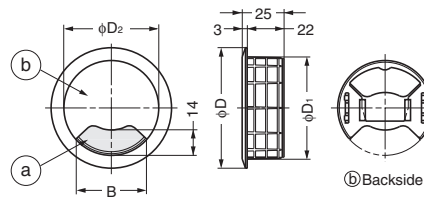

MISCELLANEOUS

CABLE GROMMET

CABLE GROMMET

V60, V80

Features

- Remove the part (a) for thin cables and keep on the backside pocket.
- All the front parts are removable for wide opening.

Cut Out Dimensions

Item Code	Item Name	Colour	Material	D	D ₁	D ₂	B	d	Weight	Box	Carton
210-031-857	V60W	White	Polystyrene (HIPS)	72	60.5	56.7	41	60.5	25.5 g	15 pcs	150 pcs
210-031-859	V60BE	Beige	Polystyrene (HIPS)	72	60.5	56.7	41	60.5	25.5 g	15 pcs	150 pcs
210-031-858	V60DBE	Dark Beige	Polystyrene (HIPS)	72	60.5	56.7	41	60.5	25.5 g	15 pcs	150 pcs
210-031-866	V60SL	Silver	ABS	72	60.5	56.7	41	60.5	25.5 g	15 pcs	150 pcs
210-031-865	V60RG	Light Brown	Polystyrene (HIPS)	72	60.5	56.7	41	60.5	25.5 g	15 pcs	150 pcs
210-031-856	V60B	Black	Polystyrene (HIPS)	72	60.5	56.7	41	60.5	25.5 g	15 pcs	150 pcs
210-031-853	V80W	White	Polystyrene (HIPS)	92	80.5	77	50	80.5	39 g	10 pcs	80 pcs
210-031-855	V80BE	Beige	Polystyrene (HIPS)	92	80.5	77	50	80.5	39 g	10 pcs	80 pcs
210-031-854	V80DBE	Dark Beige	Polystyrene (HIPS)	92	80.5	77	50	80.5	39 g	10 pcs	80 pcs
210-031-867	V80SL	Silver	ABS	92	80.5	77	50	80.5	39 g	10 pcs	80 pcs
210-031-864	V80RG	Light Brown	Polystyrene (HIPS)	92	80.5	77	50	80.5	39 g	10 pcs	80 pcs
210-031-852	V80B	Black	Polystyrene (HIPS)	92	80.5	77	50	80.5	39 g	10 pcs	80 pcs