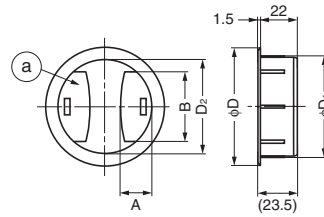

Features

- For thin cables, slide the part (a).
- All the front parts are removable for wide opening.