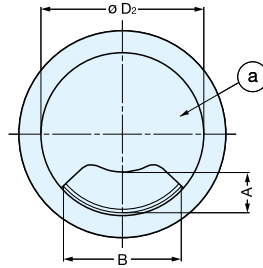

CABLE GROMMET

V60, V80

V60/WHT

V60/BLK

Backside of Cap (a)
(When lid open)

Bore Dimensions

Material	Finish
Plastic	White (WHT)/Black (BLK)

Please specify the finish when ordering.

Item No.	D	D ₁	D ₂	H	H ₁	H ₂	A	B	d	Weight (g)	Box (pcs)	Carton (pcs)
V60	72 (2-27/32")	61.0 (2-13/32")	56.7	25	3	22	14	41	60.5	25.5	90	900
V80	92 (3-5/8")	80.5 (3-11/64")	77.0					50	80.0	39.0	88	880

ENCLOSURE COMPONENTS

CABLE GROMMETS

CABLE GROMMET

V2000

V-2000/BLK

V-2000/WHT

Bore Dimensions

Please specify the finish when ordering.

Item No.	Weight (g)	Box (pcs)	Carton (pcs)	Material	Finish
V2000	102	33	330	Plastic	White (WHT)/Black (BLK)