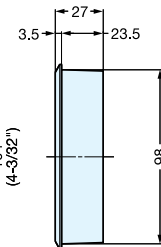

CABLE GROMMET

V60, V80

V60/WHT

V60/BLK

Backside of Cap (a)
(When lid open)

Bore Dimensions

Material	Finish
Plastic	White (WHT)/Black (BLK)

Please specify the finish when ordering.

Item No.	D	D ₁	D ₂	H	H ₁	H ₂	A	B	d	Weight (g)	Box (pcs)	Carton (pcs)
V60	72 (2-27/32")	61.0 (2-13/32")	56.7	25	3	22	14	41	60.5	25.5	90	900
V80	92 (3-5/8")	80.5 (3-11/64")	77.0					50	80.0	39.0	88	880

ENCLOSURE COMPONENTS

CABLE GROMMETS

CABLE GROMMET

V2000

V-2000/BLK

V-2000/WHT

Bore Dimensions

Please specify the finish when ordering.

Item No.	Weight (g)	Box (pcs)	Carton (pcs)	Material	Finish
V2000	102	33	330	Plastic	White (WHT)/Black (BLK)