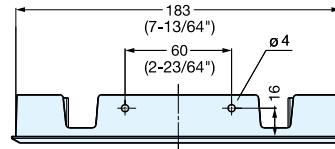

CABLE GROMMET

V60, V80

V60/WHT

V60/BLK

Backside of Cap (a)
(When lid open)

Bore Dimensions

Material	Finish
Plastic	White (WHT)/Black (BLK)

Please specify the finish when ordering.

Item No.	D	D ₁	D ₂	H	H ₁	H ₂	A	B	d	Weight (g)	Box (pcs)	Carton (pcs)
V60	72 (2-27/32")	61.0 (2-13/32")	56.7	25	3	22	14	41	60.5	25.5	90	900
V80	92 (3-5/8")	80.5 (3-11/64")	77.0					50	80.0	39.0	88	880

ENCLOSURE COMPONENTS

CABLE GROMMETS

CABLE GROMMET

V2000

V-2000/BLK

V-2000/WHT

Bore Dimensions

Please specify the finish when ordering.

Item No.	Weight (g)	Box (pcs)	Carton (pcs)	Material	Finish
V2000	102	33	330	Plastic	White (WHT)/Black (BLK)