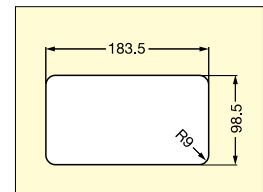

CABLE GROMMET

V60, V80

V60/WHT

V60/BLK

Backside of Cap (a)
(When lid open)

Bore Dimensions

Material	Finish
Plastic	White (WHT)/Black (BLK)

Please specify the finish when ordering.

Item No.	D	D ₁	D ₂	H	H ₁	H ₂	A	B	d	Weight (g)	Box (pcs)	Carton (pcs)
V60	72 (2-27/32")	61.0 (2-13/32")	56.7	25	3	22	14	41	60.5	25.5	90	900
V80	92 (3-5/8")	80.5 (3-11/64")	77.0					50	80.0	39.0	88	880

ENCLOSURE COMPONENTS

CABLE GROMMETS

CABLE GROMMET

V2000

V-2000/BLK

V-2000/WHT

Bore Dimensions

Please specify the finish when ordering.

Item No.	Weight (g)	Box (pcs)	Carton (pcs)	Material	Finish
V2000	102	33	330	Plastic	White (WHT)/Black (BLK)