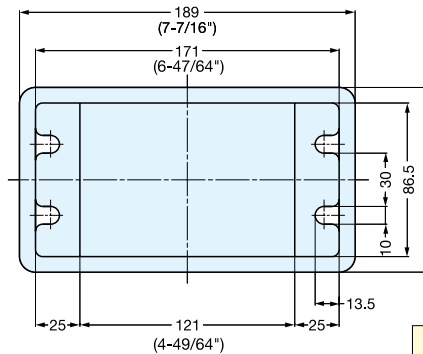

CABLE GROMMET

V60, V80

V60/WHT

V60/BLK

Backside of Cap (a)
(When lid open)

Bore Dimensions

Material	Finish
Plastic	White (WHT)/Black (BLK)

Please specify the finish when ordering.

Item No.	D	D ₁	D ₂	H	H ₁	H ₂	A	B	d	Weight (g)	Box (pcs)	Carton (pcs)
V60	72 (2-27/32")	61.0 (2-13/32")	56.7	25	3	22	14	41	60.5	25.5	90	900
V80	92 (3-5/8")	80.5 (3-11/64")	77.0					50	80.0	39.0	88	880

ENCLOSURE COMPONENTS

CABLE GROMMETS

CABLE GROMMET

V2000

V-2000/BLK

V-2000/WHT

Bore Dimensions

Please specify the finish when ordering.

Item No.	Weight (g)	Box (pcs)	Carton (pcs)	Material	Finish
V2000	102	33	330	Plastic	White (WHT)/Black (BLK)