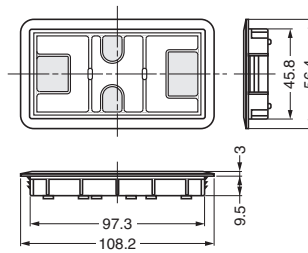

CABLE GROMMET

ART973

Application Example

Features

- Please fold and remove  part according to the size of cables and location.
- All the front parts are removable for wide opening.

Cut Out Dimensions

- For wood: 97.5 × 45.8 mm (Corner radius: 3 mm)
- For metal sheet: 97.8 × 46.5 mm (Thickness: 0.8-1 mm)

Item Code	Item Name	Material	Colour	Weight	Carton
210-035-132	ART973	ABS	White	17 g	140 pcs

CABLE GROMMET

V2000

Features

- All the front parts are removable for wide opening.

Cut Out Dimensions

Item Code	Item Name	Colour	Material	Weight	Carton
210-031-861	V2000W	White	Polystyrene (HIPS)	104 g	33 pcs
210-031-863	V2000BE	Beige	Polystyrene (HIPS)	104 g	33 pcs
210-031-862	V2000DBE	Dark Beige	Polystyrene (HIPS)	104 g	33 pcs
210-031-860	V2000B	Black	Polystyrene (HIPS)	104 g	33 pcs

CABLE GROMMET

S165-76

Features

- Please push  into back when using thin cables.
- All the front parts are removable for wide opening.

Cut Out Dimensions

Item Code	Item Name	Colour	Material	Weight	Box	Carton
210-031-827	S165-76CM	Ivory	ABS	48 g	5 pcs	50 pcs
210-031-826	S165-76W	White	ABS	48 g	5 pcs	50 pcs
210-031-825	S165-76G	Grey	ABS	48 g	5 pcs	50 pcs
210-031-824	S165-76B	Black	ABS	48 g	5 pcs	50 pcs