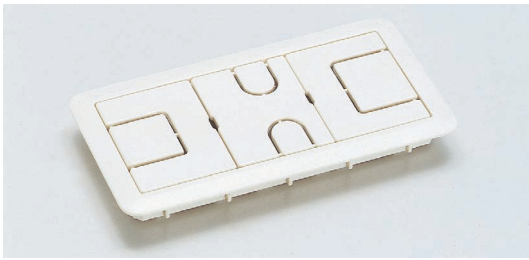

CABLE GROMMET

ART973

Application Example

Features

- Please fold and remove  part according to the size of cables and location.
- All the front parts are removable for wide opening.

Cut Out Dimensions

- For wood: 97.5 × 45.8 mm (Corner radius: 3 mm)
- For metal sheet: 97.8 × 46.5 mm (Thickness: 0.8-1 mm)

Item Code	Item Name	Material	Colour	Weight	Carton
210-035-132	ART973	ABS	White	17 g	140 pcs

CABLE GROMMET

V2000

Features

- All the front parts are removable for wide opening.

Cut Out Dimensions

Item Code	Item Name	Colour	Material	Weight	Carton
210-031-861	V2000W	White	Polystyrene (HIPS)	104 g	33 pcs
210-031-863	V2000BE	Beige	Polystyrene (HIPS)	104 g	33 pcs
210-031-862	V2000DBE	Dark Beige	Polystyrene (HIPS)	104 g	33 pcs
210-031-860	V2000B	Black	Polystyrene (HIPS)	104 g	33 pcs

CABLE GROMMET

S165-76

Features

- Please push  into back when using thin cables.
- All the front parts are removable for wide opening.

Cut Out Dimensions

Item Code	Item Name	Colour	Material	Weight	Box	Carton
210-031-827	S165-76CM	Ivory	ABS	48 g	5 pcs	50 pcs
210-031-826	S165-76W	White	ABS	48 g	5 pcs	50 pcs
210-031-825	S165-76G	Grey	ABS	48 g	5 pcs	50 pcs
210-031-824	S165-76B	Black	ABS	48 g	5 pcs	50 pcs