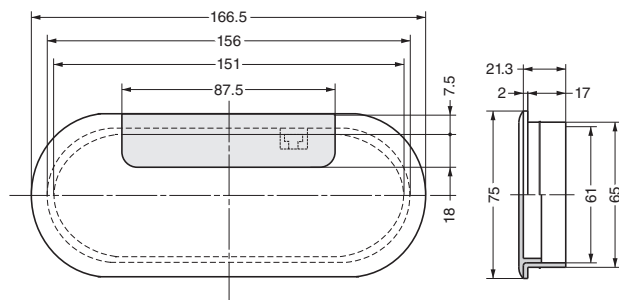

CABLE GROMMET

ART973

Application Example

Features

- Please fold and remove  part according to the size of cables and location.
- All the front parts are removable for wide opening.

Cut Out Dimensions

- For wood: 97.5 × 45.8 mm (Corner radius: 3 mm)
- For metal sheet: 97.8 × 46.5 mm (Thickness: 0.8-1 mm)

Item Code	Item Name	Material	Colour	Weight	Carton
210-035-132	ART973	ABS	White	17 g	140 pcs

CABLE GROMMET

V2000

Features

- All the front parts are removable for wide opening.

Cut Out Dimensions

Item Code	Item Name	Colour	Material	Weight	Carton
210-031-861	V2000W	White	Polystyrene (HIPS)	104 g	33 pcs
210-031-863	V2000BE	Beige	Polystyrene (HIPS)	104 g	33 pcs
210-031-862	V2000DBE	Dark Beige	Polystyrene (HIPS)	104 g	33 pcs
210-031-860	V2000B	Black	Polystyrene (HIPS)	104 g	33 pcs

CABLE GROMMET

S165-76

Features

- Please push  into back when using thin cables.
- All the front parts are removable for wide opening.

Cut Out Dimensions

Item Code	Item Name	Colour	Material	Weight	Box	Carton
210-031-827	S165-76CM	Ivory	ABS	48 g	5 pcs	50 pcs
210-031-826	S165-76W	White	ABS	48 g	5 pcs	50 pcs
210-031-825	S165-76G	Grey	ABS	48 g	5 pcs	50 pcs
210-031-824	S165-76B	Black	ABS	48 g	5 pcs	50 pcs