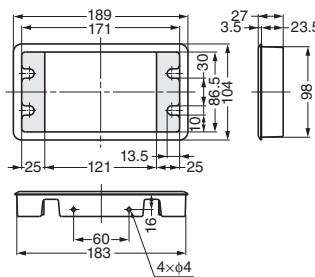

CABLE GROMMET

ART973

Application Example

Features

- Please fold and remove  part according to the size of cables and location.
- All the front parts are removable for wide opening.

Cut Out Dimensions

- For wood: 97.5 × 45.8 mm (Corner radius: 3 mm)
- For metal sheet: 97.8 × 46.5 mm (Thickness: 0.8-1 mm)

Item Code	Item Name	Material	Colour	Weight	Carton
210-035-132	ART973	ABS	White	17 g	140 pcs

CABLE GROMMET

V2000

Features

- All the front parts are removable for wide opening.

Cut Out Dimensions

Item Code	Item Name	Colour	Material	Weight	Carton
210-031-861	V2000W	White	Polystyrene (HIPS)	104 g	33 pcs
210-031-863	V2000BE	Beige	Polystyrene (HIPS)	104 g	33 pcs
210-031-862	V2000DBE	Dark Beige	Polystyrene (HIPS)	104 g	33 pcs
210-031-860	V2000B	Black	Polystyrene (HIPS)	104 g	33 pcs

CABLE GROMMET

S165-76

Features

- Please push  into back when using thin cables.
- All the front parts are removable for wide opening.

Cut Out Dimensions

Item Code	Item Name	Colour	Material	Weight	Box	Carton
210-031-827	S165-76CM	Ivory	ABS	48 g	5 pcs	50 pcs
210-031-826	S165-76W	White	ABS	48 g	5 pcs	50 pcs
210-031-825	S165-76G	Grey	ABS	48 g	5 pcs	50 pcs
210-031-824	S165-76B	Black	ABS	48 g	5 pcs	50 pcs