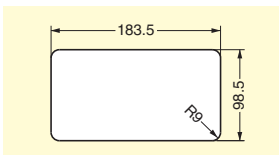

CABLE GROMMET

ART973

Application Example

Features

- Please fold and remove  part according to the size of cables and location.
- All the front parts are removable for wide opening.

Cut Out Dimensions

- For wood: 97.5 × 45.8 mm (Corner radius: 3 mm)
- For metal sheet: 97.8 × 46.5 mm (Thickness: 0.8-1 mm)

Item Code	Item Name	Material	Colour	Weight	Carton
210-035-132	ART973	ABS	White	17 g	140 pcs

CABLE GROMMET

V2000

Features

- All the front parts are removable for wide opening.

Cut Out Dimensions

Item Code	Item Name	Colour	Material	Weight	Carton
210-031-861	V2000W	White	Polystyrene (HIPS)	104 g	33 pcs
210-031-863	V2000BE	Beige	Polystyrene (HIPS)	104 g	33 pcs
210-031-862	V2000DBE	Dark Beige	Polystyrene (HIPS)	104 g	33 pcs
210-031-860	V2000B	Black	Polystyrene (HIPS)	104 g	33 pcs

CABLE GROMMET

S165-76

Features

- Please push  into back when using thin cables.
- All the front parts are removable for wide opening.

Cut Out Dimensions

Item Code	Item Name	Colour	Material	Weight	Box	Carton
210-031-827	S165-76CM	Ivory	ABS	48 g	5 pcs	50 pcs
210-031-826	S165-76W	White	ABS	48 g	5 pcs	50 pcs
210-031-825	S165-76G	Grey	ABS	48 g	5 pcs	50 pcs
210-031-824	S165-76B	Black	ABS	48 g	5 pcs	50 pcs