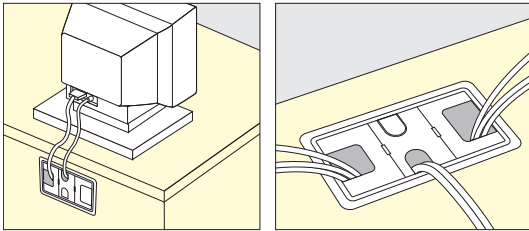

CABLE GROMMET

ART973

Application Example

Features

- Please fold and remove  part according to the size of cables and location.
- All the front parts are removable for wide opening.

Cut Out Dimensions

- For wood: 97.5 × 45.8 mm (Corner radius: 3 mm)
- For metal sheet: 97.8 × 46.5 mm (Thickness: 0.8-1 mm)

Item Code	Item Name	Material	Colour	Weight	Carton
210-035-132	ART973	ABS	White	17 g	140 pcs

CABLE GROMMET

V2000

Features

- All the front parts are removable for wide opening.

Cut Out Dimensions

Item Code	Item Name	Colour	Material	Weight	Carton
210-031-861	V2000W	White	Polystyrene (HIPS)	104 g	33 pcs
210-031-863	V2000BE	Beige	Polystyrene (HIPS)	104 g	33 pcs
210-031-862	V2000DBE	Dark Beige	Polystyrene (HIPS)	104 g	33 pcs
210-031-860	V2000B	Black	Polystyrene (HIPS)	104 g	33 pcs

CABLE GROMMET

S165-76

Features

- Please push  into back when using thin cables.
- All the front parts are removable for wide opening.

Cut Out Dimensions

Item Code	Item Name	Colour	Material	Weight	Box	Carton
210-031-827	S165-76CM	Ivory	ABS	48 g	5 pcs	50 pcs
210-031-826	S165-76W	White	ABS	48 g	5 pcs	50 pcs
210-031-825	S165-76G	Grey	ABS	48 g	5 pcs	50 pcs
210-031-824	S165-76B	Black	ABS	48 g	5 pcs	50 pcs