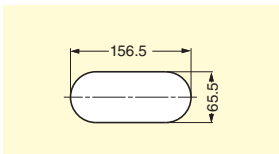

CABLE GROMMET

ART973

Application Example

Features

- Please fold and remove  part according to the size of cables and location.
- All the front parts are removable for wide opening.

Cut Out Dimensions

- For wood: 97.5 × 45.8 mm (Corner radius: 3 mm)
- For metal sheet: 97.8 × 46.5 mm (Thickness: 0.8-1 mm)

Item Code	Item Name	Material	Colour	Weight	Carton
210-035-132	ART973	ABS	White	17 g	140 pcs

CABLE GROMMET

V2000

Features

- All the front parts are removable for wide opening.

Cut Out Dimensions

Item Code	Item Name	Colour	Material	Weight	Carton
210-031-861	V2000W	White	Polystyrene (HIPS)	104 g	33 pcs
210-031-863	V2000BE	Beige	Polystyrene (HIPS)	104 g	33 pcs
210-031-862	V2000DBE	Dark Beige	Polystyrene (HIPS)	104 g	33 pcs
210-031-860	V2000B	Black	Polystyrene (HIPS)	104 g	33 pcs

CABLE GROMMET

S165-76

Features

- Please push  into back when using thin cables.
- All the front parts are removable for wide opening.

Cut Out Dimensions

Item Code	Item Name	Colour	Material	Weight	Box	Carton
210-031-827	S165-76CM	Ivory	ABS	48 g	5 pcs	50 pcs
210-031-826	S165-76W	White	ABS	48 g	5 pcs	50 pcs
210-031-825	S165-76G	Grey	ABS	48 g	5 pcs	50 pcs
210-031-824	S165-76B	Black	ABS	48 g	5 pcs	50 pcs