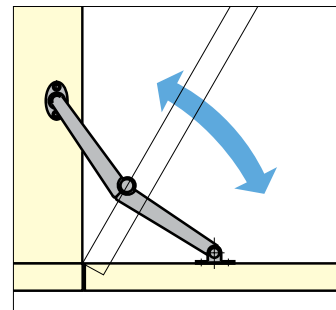

LID STAY

S-6, S-16

- Keeps lids from over extending.
- Can be installed individually or in pairs.
- Handed: Specific left and right hand mounting.

Installation (Right handed)

| Item No. | | L ₁ | L ₂ | Weight (g) | Load Capacity | Box (pcs) | Carton (pcs) | Material | Finish |
|----------|-------|----------------|----------------|------------|--------------------|-----------|--------------|--------------------------------|--------|
| Left | Right | | | | | | | | |
| S-6L | S-6R | 53 (2-3/32") | 53 (2-3/32") | 20 | 32.4 kg (71.28 lb) | 100 | 1000 | Steel/Brass/ Nylon (washer) | Chrome |
| S-16L | S-16R | 67 (2-41/64") | 67 (2-41/64") | 31 | 34.3 kg (75.46 lb) | | | | |

LID STAY

S-24, S-25, S-27

- Keeps lids from over extending.
- Can be installed individually or in pairs.
- Handed: Specific left and right hand mounting.

Installation (Right handed)

| Item No. | | L | Weight (g) | Load Capacity | Box (pcs) | Carton (pcs) |
|----------|-------|------------------|------------|--------------------|-----------|--------------|
| Left | Right | | | | | |
| S-24L | S-24R | 105.5 (4-5/32") | 21 | 33.3 kg (73.26 lb) | 100 | 1000 |
| S-25L | S-25R | 163.0 (6-27/64") | 35 | 29.3 kg (64.46 lb) | 60 | 600 |
| S-27L | S-27R | 133.0 (5-15/64") | 31 | 33.2 kg (73.04 lb) | 60 | 600 |