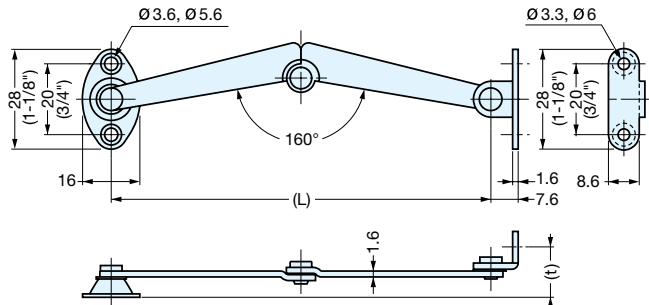

LID STAY

S-6, S-16

- Keeps lids from over extending.
- Can be installed individually or in pairs.
- Handed: Specific left and right hand mounting.

Installation (Right handed)

| Item No. | | L ₁ | L ₂ | Weight (g) | Load Capacity | Box (pcs) | Carton (pcs) | Material | Finish |
|----------|-------|----------------|----------------|------------|--------------------|-----------|--------------|--------------------------------|--------|
| Left | Right | | | | | | | | |
| S-6L | S-6R | 53 (2-3/32") | 53 (2-3/32") | 20 | 32.4 kg (71.28 lb) | 100 | 1000 | Steel/Brass/ Nylon (washer) | Chrome |
| S-16L | S-16R | 67 (2-41/64") | 67 (2-41/64") | 31 | 34.3 kg (75.46 lb) | | | | |

LID STAY

S-24, S-25, S-27

- Keeps lids from over extending.
- Can be installed individually or in pairs.
- Handed: Specific left and right hand mounting.

Installation (Right handed)

| Item No. | | L | Weight (g) | Load Capacity | Box (pcs) | Carton (pcs) |
|----------|-------|------------------|------------|--------------------|-----------|--------------|
| Left | Right | | | | | |
| S-24L | S-24R | 105.5 (4-5/32") | 21 | 33.3 kg (73.26 lb) | 100 | 1000 |
| S-25L | S-25R | 163.0 (6-27/64") | 35 | 29.3 kg (64.46 lb) | 60 | 600 |
| S-27L | S-27R | 133.0 (5-15/64") | 31 | 33.2 kg (73.04 lb) | 60 | 600 |