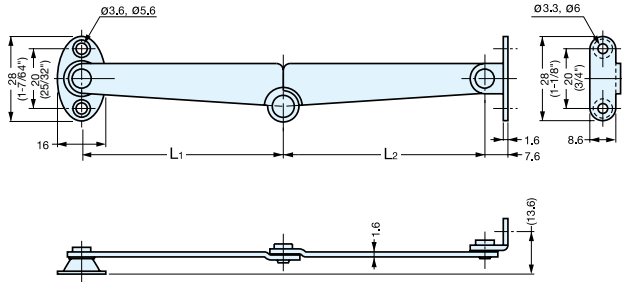

LID STAY

S-6, S-16

- Keeps lids from over extending.
- Can be installed individually or in pairs.
- Handed: Specific left and right hand mounting.

Installation (Right handed)

| Item No. | | L ₁ | L ₂ | Weight (g) | Load Capacity | Box (pcs) | Carton (pcs) | Material | Finish |
|----------|-------|----------------|----------------|------------|--------------------|-----------|--------------|--------------------------------|--------|
| Left | Right | | | | | | | | |
| S-6L | S-6R | 53 (2-3/32") | 53 (2-3/32") | 20 | 32.4 kg (71.28 lb) | 100 | 1000 | Steel/Brass/ Nylon (washer) | Chrome |
| S-16L | S-16R | 67 (2-41/64") | 67 (2-41/64") | 31 | 34.3 kg (75.46 lb) | | | | |

LID STAY

S-24, S-25, S-27

- Keeps lids from over extending.
- Can be installed individually or in pairs.
- Handed: Specific left and right hand mounting.

Installation (Right handed)

| Item No. | | L | Weight (g) | Load Capacity | Box (pcs) | Carton (pcs) |
|----------|-------|------------------|------------|--------------------|-----------|--------------|
| Left | Right | | | | | |
| S-24L | S-24R | 105.5 (4-5/32") | 21 | 33.3 kg (73.26 lb) | 100 | 1000 |
| S-25L | S-25R | 163.0 (6-27/64") | 35 | 29.3 kg (64.46 lb) | 60 | 600 |
| S-27L | S-27R | 133.0 (5-15/64") | 31 | 33.2 kg (73.04 lb) | 60 | 600 |