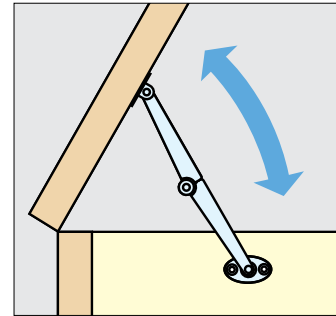

LID STAY

S-6, S-16

- Keeps lids from over extending.
- Can be installed individually or in pairs.
- Handed: Specific left and right hand mounting.

Installation (Right handed)

| Item No. | | L ₁ | L ₂ | Weight (g) | Load Capacity | Box (pcs) | Carton (pcs) | Material | Finish |
|----------|-------|----------------|----------------|------------|--------------------|-----------|--------------|--------------------------------|--------|
| Left | Right | | | | | | | | |
| S-6L | S-6R | 53 (2-3/32") | 53 (2-3/32") | 20 | 32.4 kg (71.28 lb) | 100 | 1000 | Steel/Brass/ Nylon (washer) | Chrome |
| S-16L | S-16R | 67 (2-41/64") | 67 (2-41/64") | 31 | 34.3 kg (75.46 lb) | | | | |

LID STAY

S-24, S-25, S-27

- Keeps lids from over extending.
- Can be installed individually or in pairs.
- Handed: Specific left and right hand mounting.

Installation (Right handed)

| Item No. | | L | Weight (g) | Load Capacity | Box (pcs) | Carton (pcs) |
|----------|-------|------------------|------------|--------------------|-----------|--------------|
| Left | Right | | | | | |
| S-24L | S-24R | 105.5 (4-5/32") | 21 | 33.3 kg (73.26 lb) | 100 | 1000 |
| S-25L | S-25R | 163.0 (6-27/64") | 35 | 29.3 kg (64.46 lb) | 60 | 600 |
| S-27L | S-27R | 133.0 (5-15/64") | 31 | 33.2 kg (73.04 lb) | 60 | 600 |