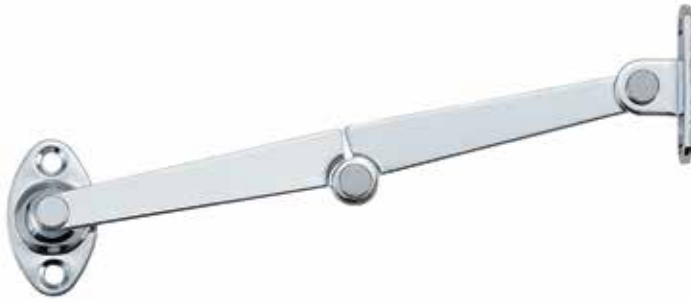

LID STAY

S-6, S-16

- Keeps lids from over extending.
- Can be installed individually or in pairs.
- Handed: Specific left and right hand mounting.

Installation (Right handed)

| Item No. | | L ₁ | L ₂ | Weight (g) | Load Capacity | Box (pcs) | Carton (pcs) | Material | Finish |
|----------|-------|----------------|----------------|------------|--------------------|-----------|--------------|--------------------------------|--------|
| Left | Right | | | | | | | | |
| S-6L | S-6R | 53 (2-3/32") | 53 (2-3/32") | 20 | 32.4 kg (71.28 lb) | 100 | 1000 | Steel/Brass/ Nylon (washer) | Chrome |
| S-16L | S-16R | 67 (2-41/64") | 67 (2-41/64") | 31 | 34.3 kg (75.46 lb) | | | | |

LID STAY

S-24, S-25, S-27

- Keeps lids from over extending.
- Can be installed individually or in pairs.
- Handed: Specific left and right hand mounting.

Installation (Right handed)

| Item No. | | L | Weight (g) | Load Capacity | Box (pcs) | Carton (pcs) |
|----------|-------|------------------|------------|--------------------|-----------|--------------|
| Left | Right | | | | | |
| S-24L | S-24R | 105.5 (4-5/32") | 21 | 33.3 kg (73.26 lb) | 100 | 1000 |
| S-25L | S-25R | 163.0 (6-27/64") | 35 | 29.3 kg (64.46 lb) | 60 | 600 |
| S-27L | S-27R | 133.0 (5-15/64") | 31 | 33.2 kg (73.04 lb) | 60 | 600 |