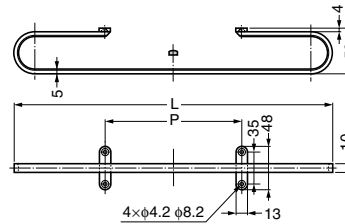

Zwei L STAINLESS STEEL TOILET PAPER HOLDER

ZL-3301

Features

- Made of highly corrosion resistant SUS316
- Ultrapremium Zwei L finish. Zwei L finish: Using top class polishing technology, these products combine the elegance of Satin with the deep glow of a Mirror.
- Comes with a plug, allowing for installation into hard surfaces like concrete
- Designed so that installation screw is not visible after installation

Parts Included

- Countersunk head wood screw 4.1x32 (SUS)
- Plug
- Hex key

Item Code	Item Name	Material	Finish	Weight	Box
280-021-834	ZL-3301	Stainless Steel (SUS316)	Zwei L Finish	800 g	1 pc

STAINLESS STEEL TOWEL BAR

KB-T

Parts Included

- Raised countersunk head tapping screw 4x20 (SUS)

Item Code	Item Name	Material	Finish	L	P	Weight	Box
110-020-209	KB-T-350	Stainless Steel (SUS303)	Mirror	350	150	325 g	1 pc
110-020-210	KB-T-450	Stainless Steel (SUS303)	Mirror	450	250	397 g	1 pc

TOWEL BAR

SWT-240

Parts Included

- Binding head tapping screw 3x16 (SUS/Brown head screw)

Item Code	Item Name	Material	Finish	Weight	Box	Carton
110-020-105	SWT-240	Natural Wood/Steel	Plain/Chrome	152 g	10 pcs	60 pcs