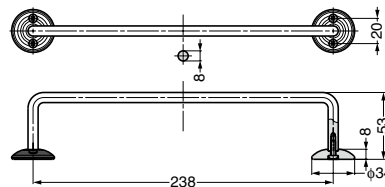

Parts Included

- Countersunk head wood screw 4.1x32 (SUS)
- Plug
- Hex key

Item Code	Item Name	Material	Finish	Weight	Box
280-021-834	ZL-3301	Stainless Steel (SUS316)	Zwei L Finish	800 g	1 pc

STAINLESS STEEL TOWEL BAR

KB-T

Parts Included

- Raised countersunk head tapping screw 4x20 (SUS)

Item Code	Item Name	Material	Finish	L	P	Weight	Box
110-020-209	KB-T-350	Stainless Steel (SUS303)	Mirror	350	150	325 g	1 pc
110-020-210	KB-T-450	Stainless Steel (SUS303)	Mirror	450	250	397 g	1 pc

TOWEL BAR

SWT-240

Parts Included

- Binding head tapping screw 3x16 (SUS/Brown head screw)

Item Code	Item Name	Material	Finish	Weight	Box	Carton
110-020-105	SWT-240	Natural Wood/Steel	Plain/Chrome	152 g	10 pcs	60 pcs