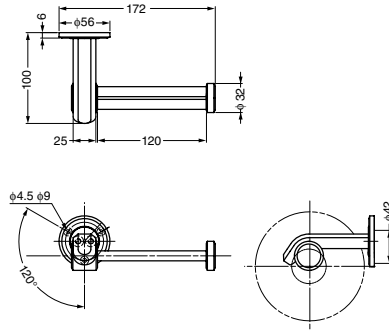

Zwei L STAINLESS STEEL TOILET PAPER HOLDER

ZL-3301

Features

- Made of highly corrosion resistant SUS316
- Ultrapremium Zwei L finish. Zwei L finish: Using top class polishing technology, these products combine the elegance of Satin with the deep glow of a Mirror.
- Comes with a plug, allowing for installation into hard surfaces like concrete
- Designed so that installation screw is not visible after installation

Parts Included

- Countersunk head wood screw 4.1x32 (SUS)
- Plug
- Hex key

Item Code	Item Name	Material	Finish	Weight	Box
280-021-834	ZL-3301	Stainless Steel (SUS316)	Zwei L Finish	800 g	1 pc

STAINLESS STEEL TOWEL BAR

KB-T

Parts Included

- Raised countersunk head tapping screw 4x20 (SUS)

Item Code	Item Name	Material	Finish	L	P	Weight	Box
110-020-209	KB-T-350	Stainless Steel (SUS303)	Mirror	350	150	325 g	1 pc
110-020-210	KB-T-450	Stainless Steel (SUS303)	Mirror	450	250	397 g	1 pc

TOWEL BAR

SWT-240

Parts Included

- Binding head tapping screw 3x16 (SUS/Brown head screw)

Item Code	Item Name	Material	Finish	Weight	Box	Carton
110-020-105	SWT-240	Natural Wood/Steel	Plain/Chrome	152 g	10 pcs	60 pcs