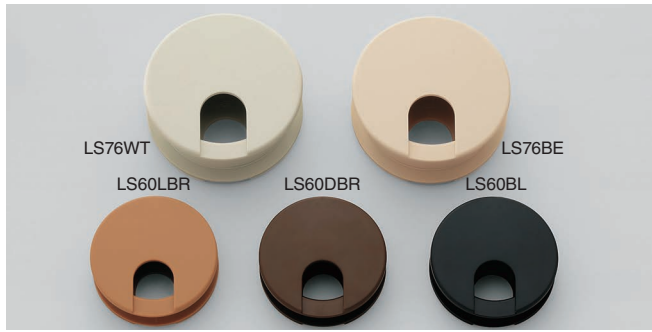

CABLE GROMMET (PUSH-IN TYPE)

LSU, LS

Features

- Double sided cable grommet.
- Cap (b) is removable for wide opening.

Cut Out Dimensions

Item Code	Item Name	Colour	Material	D	D ₁	D ₂	A	B	C	t	d	Weight	Box	Carton	
210-040-948	LS43WT	White	ABS	43	29.5	35.5		14	14.5	16 - 26	35	10.3 g	20 pcs	160 pcs	
210-040-949	LS43BE	Beige	ABS									10.3 g	20 pcs	160 pcs	
210-040-950	LS43LBR	Light Brown	ABS									10.3 g	20 pcs	160 pcs	
210-040-951	LS43DBR	Dark Brown	ABS	10.3 g	20 pcs	160 pcs									
210-040-952	LS43BL	Black	ABS	10.3 g	20 pcs	160 pcs									
210-040-953	LS50WT	White	ABS	50	34.5	40.5		17	17		16 - 26	40	13.3 g	20 pcs	160 pcs
210-040-954	LS50BE	Beige	ABS							13.3 g			20 pcs	160 pcs	
210-040-955	LS50LBR	Light Brown	ABS							13.3 g			20 pcs	160 pcs	
210-040-956	LS50DBR	Dark Brown	ABS	13.3 g	20 pcs	160 pcs									
210-040-957	LS50BL	Black	ABS	13.3 g	20 pcs	160 pcs									
210-017-353	LSU60WT	White	ABS	60	42.5	48.5	27	19	18	12 - 18		48	19 g	20 pcs	160 pcs
210-029-534	LSU60BE	Beige	ABS								19 g		20 pcs	160 pcs	
210-029-533	LSU60LBR	Light Brown	ABS								19 g		20 pcs	160 pcs	
210-029-532	LSU60DBR	Dark Brown	ABS								19 g		20 pcs	160 pcs	
210-017-354	LSU60BL	Black	ABS								19 g		20 pcs	160 pcs	
210-035-071	LS60WT	White	ABS								20 g		20 pcs	160 pcs	
210-029-126	LS60BE	Beige	ABS	20 g	20 pcs	160 pcs									
210-029-535	LS60LBR	Light Brown	ABS	20 g	20 pcs	160 pcs									
210-029-536	LS60DBR	Dark Brown	ABS	20 g	20 pcs	160 pcs									
210-035-070	LS60BL	Black	ABS	20 g	20 pcs	160 pcs									
210-031-304	LS76WT	White	ABS	76	58.2	64.2	34	22	25.1		25 - 40	64	25 g	12 pcs	96 pcs
210-029-537	LS76BE	Beige	ABS										25 g	12 pcs	96 pcs
210-029-538	LS76LBR	Light Brown	ABS							25 g			12 pcs	96 pcs	
210-029-539	LS76DBR	Dark Brown	ABS							25 g			12 pcs	96 pcs	
210-031-305	LS76BL	Black	ABS							25 g			12 pcs	96 pcs	