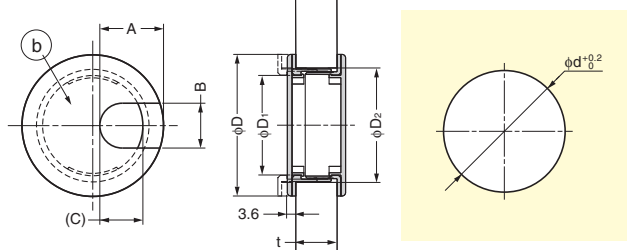

CABLE GROMMET (PUSH-IN TYPE)

LSU, LS

Features

- Double sided cable grommet.
- Cap (b) is removable for wide opening.

Cut Out Dimensions

Item Code	Item Name	Colour	Material	D	D ₁	D ₂	A	B	C	t	d	Weight	Box	Carton	
210-040-948	LS43WT	White	ABS	43	29.5	35.5		14	14.5	16 - 26	35	10.3 g	20 pcs	160 pcs	
210-040-949	LS43BE	Beige	ABS									10.3 g	20 pcs	160 pcs	
210-040-950	LS43LBR	Light Brown	ABS									10.3 g	20 pcs	160 pcs	
210-040-951	LS43DBR	Dark Brown	ABS	10.3 g	20 pcs	160 pcs									
210-040-952	LS43BL	Black	ABS	10.3 g	20 pcs	160 pcs									
210-040-953	LS50WT	White	ABS	50	34.5	40.5		17	17		16 - 26	40	13.3 g	20 pcs	160 pcs
210-040-954	LS50BE	Beige	ABS							13.3 g			20 pcs	160 pcs	
210-040-955	LS50LBR	Light Brown	ABS							13.3 g			20 pcs	160 pcs	
210-040-956	LS50DBR	Dark Brown	ABS	13.3 g	20 pcs	160 pcs									
210-040-957	LS50BL	Black	ABS	13.3 g	20 pcs	160 pcs									
210-017-353	LSU60WT	White	ABS	60	42.5	48.5	27	19	18	12 - 18		48	19 g	20 pcs	160 pcs
210-029-534	LSU60BE	Beige	ABS								19 g		20 pcs	160 pcs	
210-029-533	LSU60LBR	Light Brown	ABS								19 g		20 pcs	160 pcs	
210-029-532	LSU60DBR	Dark Brown	ABS								19 g		20 pcs	160 pcs	
210-017-354	LSU60BL	Black	ABS								19 g		20 pcs	160 pcs	
210-035-071	LS60WT	White	ABS								20 g		20 pcs	160 pcs	
210-029-126	LS60BE	Beige	ABS	20 g	20 pcs	160 pcs									
210-029-535	LS60LBR	Light Brown	ABS	20 g	20 pcs	160 pcs									
210-029-536	LS60DBR	Dark Brown	ABS	20 g	20 pcs	160 pcs									
210-035-070	LS60BL	Black	ABS	20 g	20 pcs	160 pcs									
210-031-304	LS76WT	White	ABS	76	58.2	64.2	34	22	25.1		25 - 40	64	25 g	12 pcs	96 pcs
210-029-537	LS76BE	Beige	ABS										25 g	12 pcs	96 pcs
210-029-538	LS76LBR	Light Brown	ABS							25 g			12 pcs	96 pcs	
210-029-539	LS76DBR	Dark Brown	ABS							25 g			12 pcs	96 pcs	
210-031-305	LS76BL	Black	ABS							25 g			12 pcs	96 pcs	