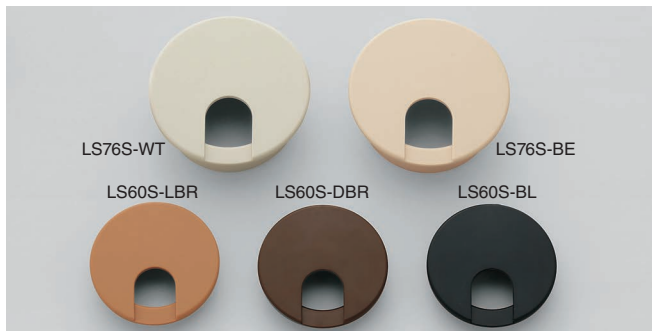

CABLE GROMMET (SINGLE SIDE PUSH-IN TYPE)

LSU-S, LS-S

Features

- Cap (b) is removable for wide opening.