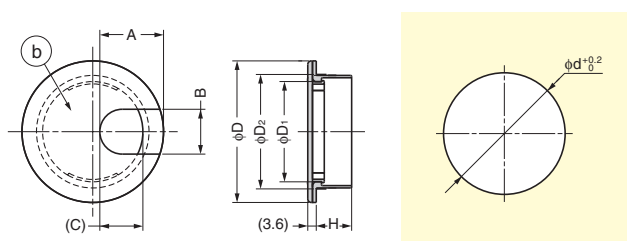

MISCELLANEOUS

CABLE GROMMET

CABLE GROMMET (SINGLE SIDE PUSH-IN TYPE)

LSU-S, LS-S

Features

- Cap (b) is removable for wide opening.

Cut Out Dimensions

Item Code	Item Name	Colour	Material	D	D ₁	D ₂	H	A	B	C	d	Weight	Box	Carton	
210-040-938	LS43S-WT	White	ABS	43	29.5	35.5	15		14	14.5	35	10.3 g	20 pcs	160 pcs	
210-040-939	LS43S-BE	Beige	ABS									10.3 g	20 pcs	160 pcs	
210-040-940	LS43S-LBR	Light Brown	ABS									10.3 g	20 pcs	160 pcs	
210-040-941	LS43S-DBR	Dark Brown	ABS	10.3 g	20 pcs	160 pcs									
210-040-942	LS43S-BL	Black	ABS	10.3 g	20 pcs	160 pcs									
210-040-943	LS50S-WT	White	ABS	50	34.5	40.5		17	17	16 - 26	40	13.3 g	20 pcs	160 pcs	
210-040-944	LS50S-BE	Beige	ABS									13.3 g	20 pcs	160 pcs	
210-040-945	LS50S-LBR	Light Brown	ABS									13.3 g	20 pcs	160 pcs	
210-040-946	LS50S-DBR	Dark Brown	ABS	13.3 g	20 pcs	160 pcs									
210-040-947	LS50S-BL	Black	ABS	13.3 g	20 pcs	160 pcs									
210-029-540	LSU60S-WT	White	ABS	60	42.5	48.5	11.5	27	19		12 - 18	48	11 g	20 pcs	160 pcs
210-029-541	LSU60S-BE	Beige	ABS							11 g			20 pcs	160 pcs	
210-029-542	LSU60S-LBR	Light Brown	ABS							11 g			20 pcs	160 pcs	
210-029-543	LSU60S-DBR	Dark Brown	ABS				11 g			20 pcs			160 pcs		
210-029-544	LSU60S-BL	Black	ABS				11 g			20 pcs			160 pcs		
210-029-545	LS60S-WT	White	ABS				12 g			20 pcs			160 pcs		
210-029-546	LS60S-BE	Beige	ABS	12 g	20 pcs	160 pcs									
210-029-547	LS60S-LBR	Light Brown	ABS	12 g	20 pcs	160 pcs									
210-029-548	LS60S-DBR	Dark Brown	ABS	12 g	20 pcs	160 pcs									
210-029-549	LS60S-BL	Black	ABS	12 g	20 pcs	160 pcs									
210-029-550	LS76S-WT	White	ABS	76	58.2	64.2	23.5	34	22	25 - 40		64	20 g	12 pcs	96 pcs
210-029-551	LS76S-BE	Beige	ABS										20 g	12 pcs	96 pcs
210-029-552	LS76S-LBR	Light Brown	ABS								20 g		12 pcs	96 pcs	
210-029-553	LS76S-DBR	Dark Brown	ABS								20 g		12 pcs	96 pcs	
210-029-554	LS76S-BL	Black	ABS								20 g		12 pcs	96 pcs	