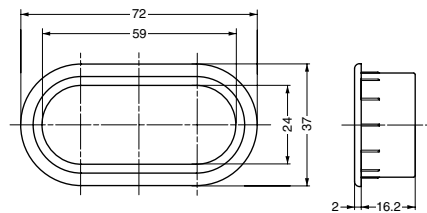

Cut Out Dimensions

Item Code	Item Name	Colour	Material	Weight	Box	Carton
210-020-562	LN72-WT	White	ABS	19 g	40 pcs	320 pcs
210-020-563	LN72-BL	Black	ABS	19 g	40 pcs	320 pcs

CABLE GROMMET

LN72S

Features

- Lid is removable for wide opening.

Cut Out Dimensions

Item Code	Item Name	Colour	Material	Weight	Box	Carton
210-021-706	LN72S-WT	White	ABS	9 g	40 pcs	320 pcs
210-021-707	LN72S-BL	Black	ABS	9 g	40 pcs	320 pcs

CABLE GROMMET

LN72P

Features

- Without cap version of LN72S (above).

Cut Out Dimensions

LN72 (Above)

LN72S (Above)

Double sided adjustable grommet

One sided adjustable grommet

Item Code	Item Name	Finish	Material	Weight	Box	Carton
210-024-225	LN72P-CR	Chrome	ABS	8 g	40 pcs	320 pcs
210-026-235	LN72P-DC	Dull Chrome	ABS	8 g	40 pcs	320 pcs
210-024-226	LN72P-GC	Gold	ABS	8 g	40 pcs	320 pcs