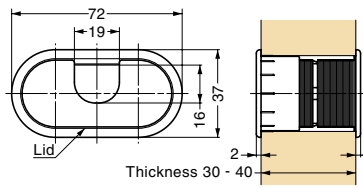

CABLE GROMMET

LN72

Features

- Double sided cable grommet.
- Applicable board thickness: 30 mm - 40 mm. Also available for 18 mm - 30 mm thickness board by cutting the slit on body.
- Lid is removable for wide opening.

Cut Out Dimensions

Item Code	Item Name	Colour	Material	Weight	Box	Carton
210-020-562	LN72-WT	White	ABS	19 g	40 pcs	320 pcs
210-020-563	LN72-BL	Black	ABS	19 g	40 pcs	320 pcs

CABLE GROMMET

LN72S

Features

- Lid is removable for wide opening.

Cut Out Dimensions

Item Code	Item Name	Colour	Material	Weight	Box	Carton
210-021-706	LN72S-WT	White	ABS	9 g	40 pcs	320 pcs
210-021-707	LN72S-BL	Black	ABS	9 g	40 pcs	320 pcs

CABLE GROMMET

LN72P

Features

- Without cap version of LN72S (above).

Cut Out Dimensions

LN72 (Above)

LN72S (Above)

Double sided adjustable grommet

One sided adjustable grommet

Item Code	Item Name	Finish	Material	Weight	Box	Carton
210-024-225	LN72P-CR	Chrome	ABS	8 g	40 pcs	320 pcs
210-026-235	LN72P-DC	Dull Chrome	ABS	8 g	40 pcs	320 pcs
210-024-226	LN72P-GC	Gold	ABS	8 g	40 pcs	320 pcs