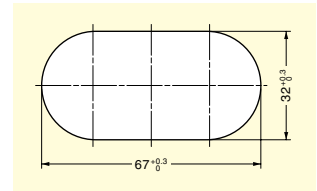

CABLE GROMMET

LN72

Features

- Double sided cable grommet.
- Applicable board thickness: 30 mm - 40 mm. Also available for 18 mm - 30 mm thickness board by cutting the slit on body.
- Lid is removable for wide opening.

Cut Out Dimensions

Item Code	Item Name	Colour	Material	Weight	Box	Carton
210-020-562	LN72-WT	White	ABS	19 g	40 pcs	320 pcs
210-020-563	LN72-BL	Black	ABS	19 g	40 pcs	320 pcs

CABLE GROMMET

LN72S

Features

- Lid is removable for wide opening.

Cut Out Dimensions

Item Code	Item Name	Colour	Material	Weight	Box	Carton
210-021-706	LN72S-WT	White	ABS	9 g	40 pcs	320 pcs
210-021-707	LN72S-BL	Black	ABS	9 g	40 pcs	320 pcs

CABLE GROMMET

LN72P

Features

- Without cap version of LN72S (above).

Cut Out Dimensions

LN72 (Above)

LN72S (Above)

Double sided adjustable grommet

One sided adjustable grommet

Item Code	Item Name	Finish	Material	Weight	Box	Carton
210-024-225	LN72P-CR	Chrome	ABS	8 g	40 pcs	320 pcs
210-026-235	LN72P-DC	Dull Chrome	ABS	8 g	40 pcs	320 pcs
210-024-226	LN72P-GC	Gold	ABS	8 g	40 pcs	320 pcs