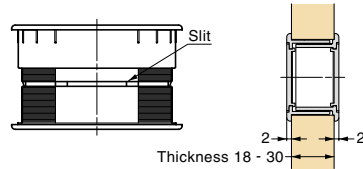

CABLE GROMMET

LN72

Features

- Double sided cable grommet.
- Applicable board thickness: 30 mm - 40 mm. Also available for 18 mm - 30 mm thickness board by cutting the slit on body.
- Lid is removable for wide opening.

Cut Out Dimensions

Item Code	Item Name	Colour	Material	Weight	Box	Carton
210-020-562	LN72-WT	White	ABS	19 g	40 pcs	320 pcs
210-020-563	LN72-BL	Black	ABS	19 g	40 pcs	320 pcs

CABLE GROMMET

LN72S

Features

- Lid is removable for wide opening.

Cut Out Dimensions

Item Code	Item Name	Colour	Material	Weight	Box	Carton
210-021-706	LN72S-WT	White	ABS	9 g	40 pcs	320 pcs
210-021-707	LN72S-BL	Black	ABS	9 g	40 pcs	320 pcs

CABLE GROMMET

LN72P

Features

- Without cap version of LN72S (above).

Cut Out Dimensions

LN72 (Above)

LN72S (Above)

Double sided adjustable grommet

One sided adjustable grommet

Item Code	Item Name	Finish	Material	Weight	Box	Carton
210-024-225	LN72P-CR	Chrome	ABS	8 g	40 pcs	320 pcs
210-026-235	LN72P-DC	Dull Chrome	ABS	8 g	40 pcs	320 pcs
210-024-226	LN72P-GC	Gold	ABS	8 g	40 pcs	320 pcs