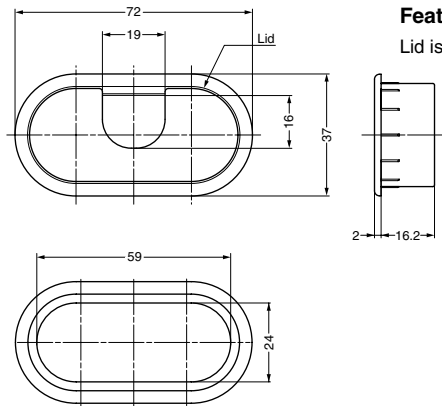

CABLE GROMMET

LN72

Features

- Double sided cable grommet.
- Applicable board thickness: 30 mm - 40 mm. Also available for 18 mm - 30 mm thickness board by cutting the slit on body.
- Lid is removable for wide opening.

Cut Out Dimensions

Item Code	Item Name	Colour	Material	Weight	Box	Carton
210-020-562	LN72-WT	White	ABS	19 g	40 pcs	320 pcs
210-020-563	LN72-BL	Black	ABS	19 g	40 pcs	320 pcs

CABLE GROMMET

LN72S

Features

- Lid is removable for wide opening.

Cut Out Dimensions

Item Code	Item Name	Colour	Material	Weight	Box	Carton
210-021-706	LN72S-WT	White	ABS	9 g	40 pcs	320 pcs
210-021-707	LN72S-BL	Black	ABS	9 g	40 pcs	320 pcs

CABLE GROMMET

LN72P

Features

- Without cap version of LN72S (above).

Cut Out Dimensions

LN72 (Above)

LN72S (Above)

Double sided adjustable grommet

One sided adjustable grommet

Item Code	Item Name	Finish	Material	Weight	Box	Carton
210-024-225	LN72P-CR	Chrome	ABS	8 g	40 pcs	320 pcs
210-026-235	LN72P-DC	Dull Chrome	ABS	8 g	40 pcs	320 pcs
210-024-226	LN72P-GC	Gold	ABS	8 g	40 pcs	320 pcs