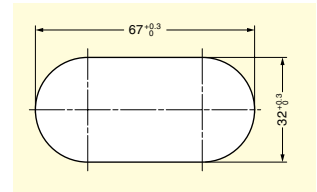

CABLE GROMMET

LN72

Features

- Double sided cable grommet.
- Applicable board thickness: 30 mm - 40 mm. Also available for 18 mm - 30 mm thickness board by cutting the slit on body.
- Lid is removable for wide opening.

Cut Out Dimensions

Item Code	Item Name	Colour	Material	Weight	Box	Carton
210-020-562	LN72-WT	White	ABS	19 g	40 pcs	320 pcs
210-020-563	LN72-BL	Black	ABS	19 g	40 pcs	320 pcs

CABLE GROMMET

LN72S

Features

- Lid is removable for wide opening.

Cut Out Dimensions

Item Code	Item Name	Colour	Material	Weight	Box	Carton
210-021-706	LN72S-WT	White	ABS	9 g	40 pcs	320 pcs
210-021-707	LN72S-BL	Black	ABS	9 g	40 pcs	320 pcs

CABLE GROMMET

LN72P

Features

- Without cap version of LN72S (above).

Cut Out Dimensions

LN72 (Above)

LN72S (Above)

Double sided adjustable grommet

One sided adjustable grommet

Item Code	Item Name	Finish	Material	Weight	Box	Carton
210-024-225	LN72P-CR	Chrome	ABS	8 g	40 pcs	320 pcs
210-026-235	LN72P-DC	Dull Chrome	ABS	8 g	40 pcs	320 pcs
210-024-226	LN72P-GC	Gold	ABS	8 g	40 pcs	320 pcs