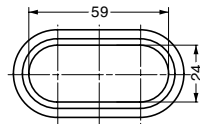

CABLE GROMMET

LN72

Features

- Double sided cable grommet.
- Applicable board thickness: 30 mm - 40 mm. Also available for 18 mm - 30 mm thickness board by cutting the slit on body.
- Lid is removable for wide opening.

Cut Out Dimensions

Item Code	Item Name	Colour	Material	Weight	Box	Carton
210-020-562	LN72-WT	White	ABS	19 g	40 pcs	320 pcs
210-020-563	LN72-BL	Black	ABS	19 g	40 pcs	320 pcs

CABLE GROMMET

LN72S

Features

- Lid is removable for wide opening.

Cut Out Dimensions

Item Code	Item Name	Colour	Material	Weight	Box	Carton
210-021-706	LN72S-WT	White	ABS	9 g	40 pcs	320 pcs
210-021-707	LN72S-BL	Black	ABS	9 g	40 pcs	320 pcs

CABLE GROMMET

LN72P

Features

- Without cap version of LN72S (above).

Cut Out Dimensions

LN72 (Above)

LN72S (Above)

Double sided adjustable grommet

One sided adjustable grommet

Item Code	Item Name	Finish	Material	Weight	Box	Carton
210-024-225	LN72P-CR	Chrome	ABS	8 g	40 pcs	320 pcs
210-026-235	LN72P-DC	Dull Chrome	ABS	8 g	40 pcs	320 pcs
210-024-226	LN72P-GC	Gold	ABS	8 g	40 pcs	320 pcs