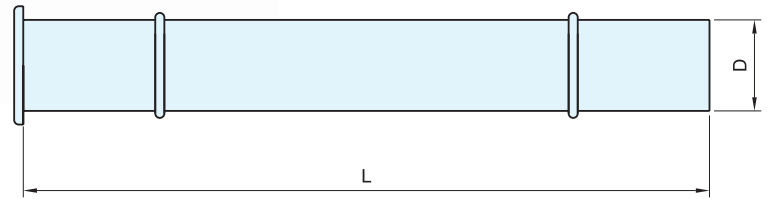

SHELF SUPPORT

DSP

SHELF & SUPPORT HARDWARE
SHELF SUPPORTS

- Supplied with screw and plastic expansion anchor.
- Sold per each.
- Glass not included.
- Not designed for drywall installation.

Shelf is not included.

Material	Finish
303/304 Stainless Steel	Satin

Item No.	D	L	Weight (g)	Box (pcs)	Carton (pcs)
DSP-S/12	12 (15/32")	120 (4-45/64")	133	10	100
DSP-S/15	12 (15/32")	150 (5-57/64")	139		
DSP-S/20	12 (15/32")	200 (7-55/64")	184		
DSP-M/15	14 (35/64")	150 (5-57/64")	198		
DSP-M/20	14 (35/64")	200 (7-55/64")	255		
DSP-M/24	14 (35/64")	240 (9-7/16")	306		
DSP-M/30	14 (35/64")	300 (11-51/64")	380		
DSP-L/20	20 (25/32")	200 (7-55/64")	212		
DSP-L/25	20 (25/32")	250 (9-53/64")	238		
DSP-L/30	20 (25/32")	300 (11-51/64")	255		