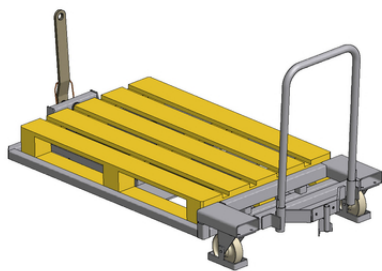

HT1 Euro

Puts everything in its place

FEATURES

- ✓ swivelling drawbar
- ✓ for pallets 800 x 1000 mm
- ✓ virtual coupling/drawbar system

slewable drawbar

ergonomic handle on
castor side

foot protection on all
castors

Lift Platform Trolley with Euro pallet

HT1 Euro

Puts everything in its place

Art. no.: 528-0000-800

dimensions outside l x w in mm:

- 1796 x 900

effective surface l x w in mm:

- 1240 x 820

effective height in mm:

- effective height: 130

loading capacity in kg:

- 1000

max. towing capacity in kg:

- 3000

max. velocity in km/h:

- 6

technical data:

- stable welded and bolted steel construction, hot-dip galvanised
- virtual coupling/drawbar system for optimum directional stability
- swivelling drawbar
- securing the drawbar against uncontrolled falling if the spring breaks
- with push/pull bar made of steel tube on the castor side