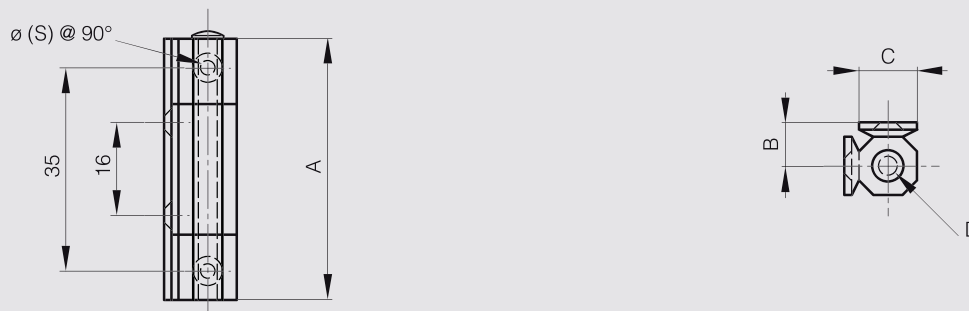

Brass hinge with removable pin - 3 knuckles

Removable pin in nickel plated steel.

Part number	Material	Finish	A	B	C	D	S	Weight (g)
72-7-3330	brass	chrome plated	45	7.5	10	3.9	2.5	43

Brass hinges with removable pin - 4 knuckles

Removable pin.

Part number	Material	Finish	A	B	C	D	E	F	S	Pin material	Weight (g)
72-7-3329	brass	chrome plated	40	7.5	10	3.9	5	20	3	nickel plated steel	39
72-7-3331	brass	chrome plated	50	7.5	10	3.9	5	26.5	3	nickel plated steel	50
72-7-3332	brass	chrome plated	80	12	16	7	9.6	40	4.5	chrome plated brass	190