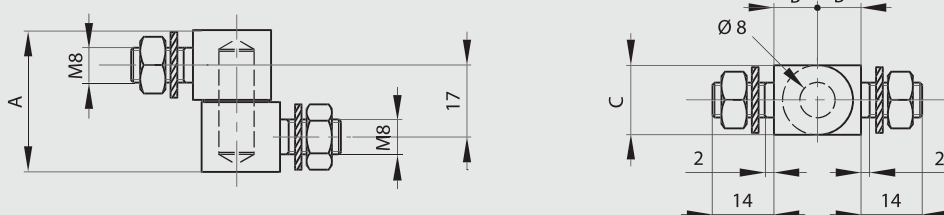

### Bolt-on hinges in 2 parts

With solid brass pin and zinc plated brass washers.

Part number	Material	Finish	A	B	C	Weight (g)
72-1-3858	steel	zinc plated	33	10	16	87

### Bolt-on hinges in 3 parts - 49 mm long

With solid brass pin and zinc plated brass washers.

Part number	Material	Finish	A	B	C	D	E	Weight (g)
72-1-3733	steel	zinc plated	49	10	16	22	20	130
72-1-3857	steel	zinc plated	49	10	16	14	22.5	138