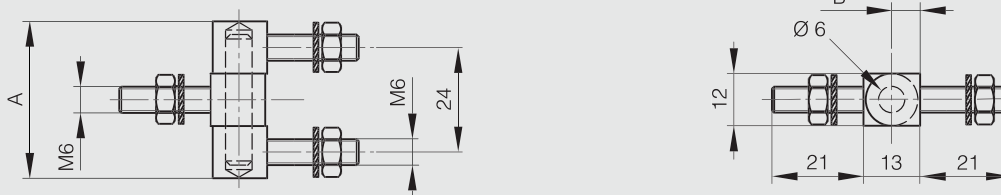

Bolt-on hinge in 3 parts - 36 mm long

With washers and M6 bolts.

Part number	Material	Finish	A	B	C	Weight (g)
72-1-3856	steel	raw	36	6.5	12	70

Bolt-on hinge in 3 parts with plate

No washers and no bolts.

Part number	Material	Finish	A	B	C	Weight (g)
72-1-3566	steel	raw	36	6.5	12	63