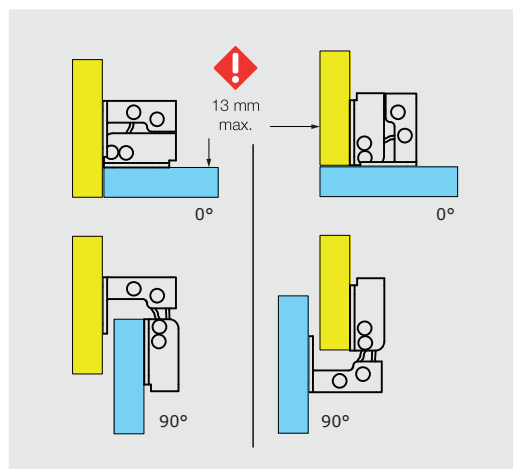

## Concealed hinges for surface mounted doors or nested doors

### Concealed hinges - 90° opening

Pins and links in 430 stainless steel for 70-1-3520.

Pins and links in 316L stainless steel for 70-1-3625.

Mounting features:

- For nested doors or surface mounted doors.
- LH or RH options.
- For horizontal or vertical applications.

Part number	Material	Finish	A	B	C	Weight (g)
70-1-3520	steel	zinc plated	44	29	32	67
70-1-3625	316L stainless steel	raw	44	29	32	65

Nested door assembly shown

Surface mounted assembly shown

Nested door assembly shown