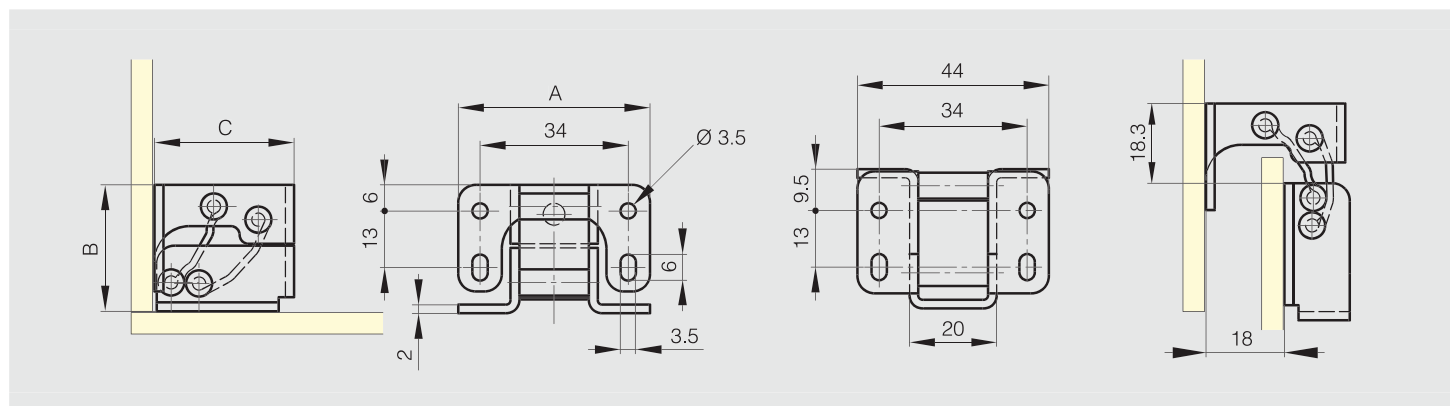

### Concealed hinges - 90° opening

Pins and links in 430 stainless steel for 70-1-3520.

Pins and links in 316L stainless steel for 70-1-3625.

Mounting features:

- For nested doors or surface mounted doors.
- LH or RH options.
- For horizontal or vertical applications.

Part number	Material	Finish	A	B	C	Weight (g)
70-1-3520	steel	zinc plated	44	29	32	67
70-1-3625	316L stainless steel	raw	44	29	32	65

Nested door assembly shown

Surface mounted assembly shown

Nested door assembly shown