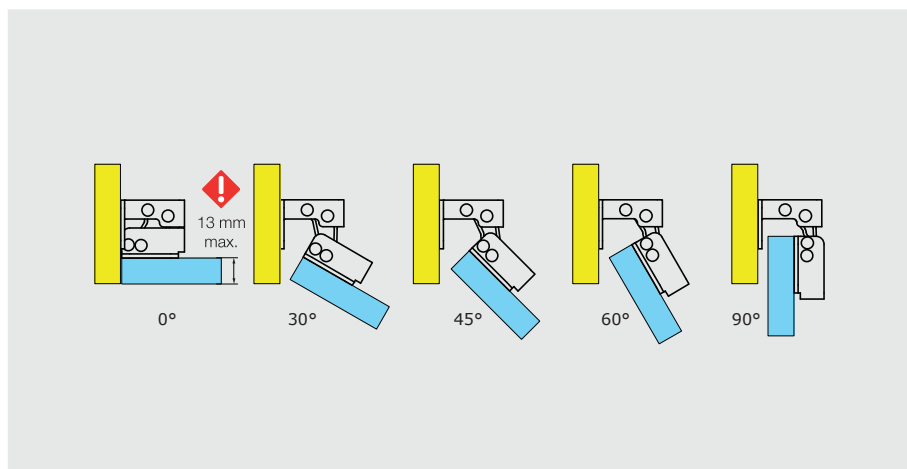

## Concealed hinges for surface mounted doors or nested doors

### Concealed hinges - 90° opening

Pins and links in 430 stainless steel for 70-1-3520.

Pins and links in 316L stainless steel for 70-1-3625.

Mounting features:

- For nested doors or surface mounted doors.
- LH or RH options.
- For horizontal or vertical applications.

Part number	Material	Finish	A	B	C	Weight (g)
70-1-3520	steel	zinc plated	44	29	32	67
70-1-3625	316L stainless steel	raw	44	29	32	65

Nested door assembly shown

Surface mounted assembly shown

Nested door assembly shown