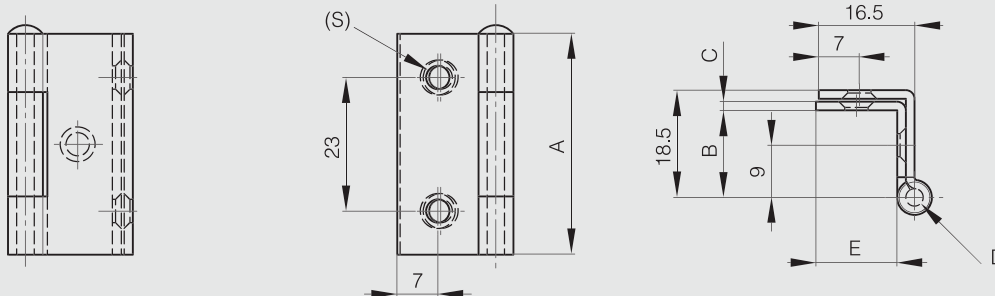

### Small butt hinge with two cranked leaves and removable pin 38 x 18.5 mm

304 stainless steel removable pin.

Part number	Material	Finish	A	B	C	D	E	S	Weight (g)
63-1-3300	brass	chrome plated	38	15	1.5	3	14	4	36

### Small butt hinge with two cranked leaves and removable pin 38 x 44.8 mm

Removable pin in nickel plated steel.

Part number	Material	Finish	A	B	C	D	E	S	Weight (g)
60-1-3523	steel	chrome plated	38	22.6	1.5	3	19	5.4	52