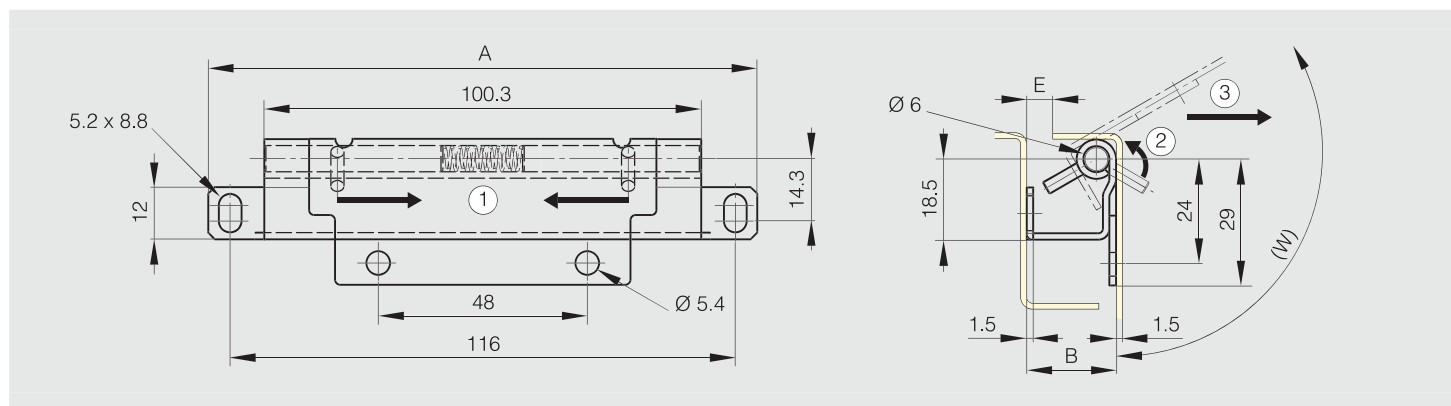

Concealed hinges with retractable pin

Quick-release concealed hinge for tool-free door removal with fixed retractable pin.

Part number	Material	Finish	A	B	E	W	Weight (g)
62-1-9000	304 stainless steel	raw	126	17.5	3	122°	95
62-1-9001	304 stainless steel	raw	126	20.5	4	117°	102
62-1-9002	304 stainless steel	raw	126	23.9	4.5	112°	105

Concealed pin hinges - 100° opening

Non handed fitting.

Removable pin in 304 stainless steel.

Part number	Material	Finish	A	C	D	E	Weight (g)
12-1-3538	304 stainless steel	raw	80	2	4	40	45