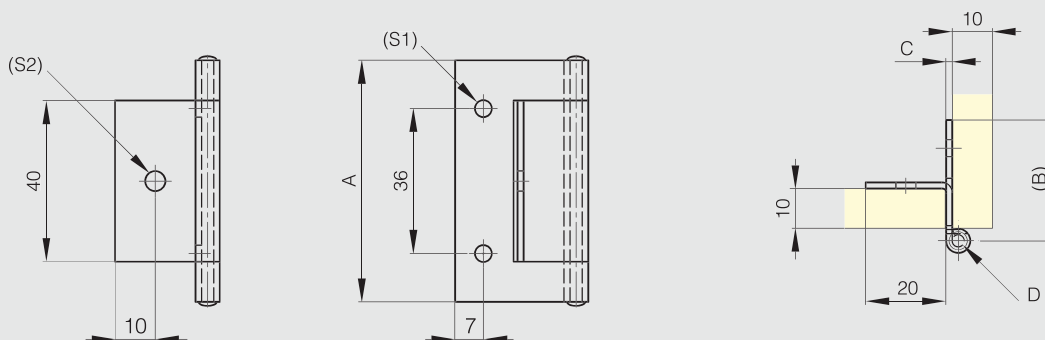

### Small butt hinge with one cranked leaf 60 mm

The same hinge is available with a spring (part number 71-1-3622).

Part number	Material	Finish	A	B	C	D	S1	S2	Weight (g)
62-1-3625	316L stainless steel	brightened	60	30	1.5	3	4.2	5	40

### Small butt hinge with one cranked leaf 66 mm

The same hinge is available with a spring (part number 71-1-3649).

Pin in 316 stainless steel.

Part number	Material	Finish	A	B	C	D	S	Weight (g)
62-1-3637	316 stainless steel	brightened	66	22.5	1.5	4	4	42