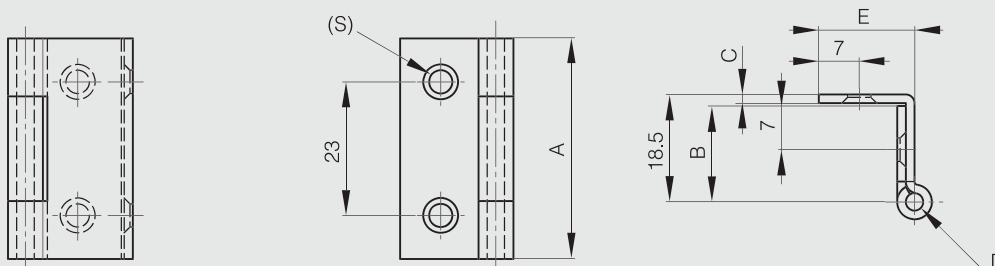

Small butt hinge with one cranked leaf 38 mm

304 stainless steel headed pin.

Part number	Material	Finish	A	B	C	D	E	S	Weight (g)
63-1-3301	brass	chrome plated	38	16.5	1.5	3	16.5	4	30

Small butt hinges with one cranked leaf and removable pin 38 mm

Removable pin.

Part number	Material	Finish	A	B	C	D	E	F	G	H	J	K	S	Pin material	Weight (g)
60-1-3331	steel	chrome plated	38	19	1.5	3	17	8	23	26	7	3.5	4	nickel plated steel	31
60-1-3332	steel	chrome plated	38	19	1.5	3	19	10	24.5	18	7.5	4	4.7	nickel plated steel	31
60-1-3342	steel	black cataphoresis	38	19	1.5	3	21	10	22.5	18	7.5	4	4.7	raw steel	31